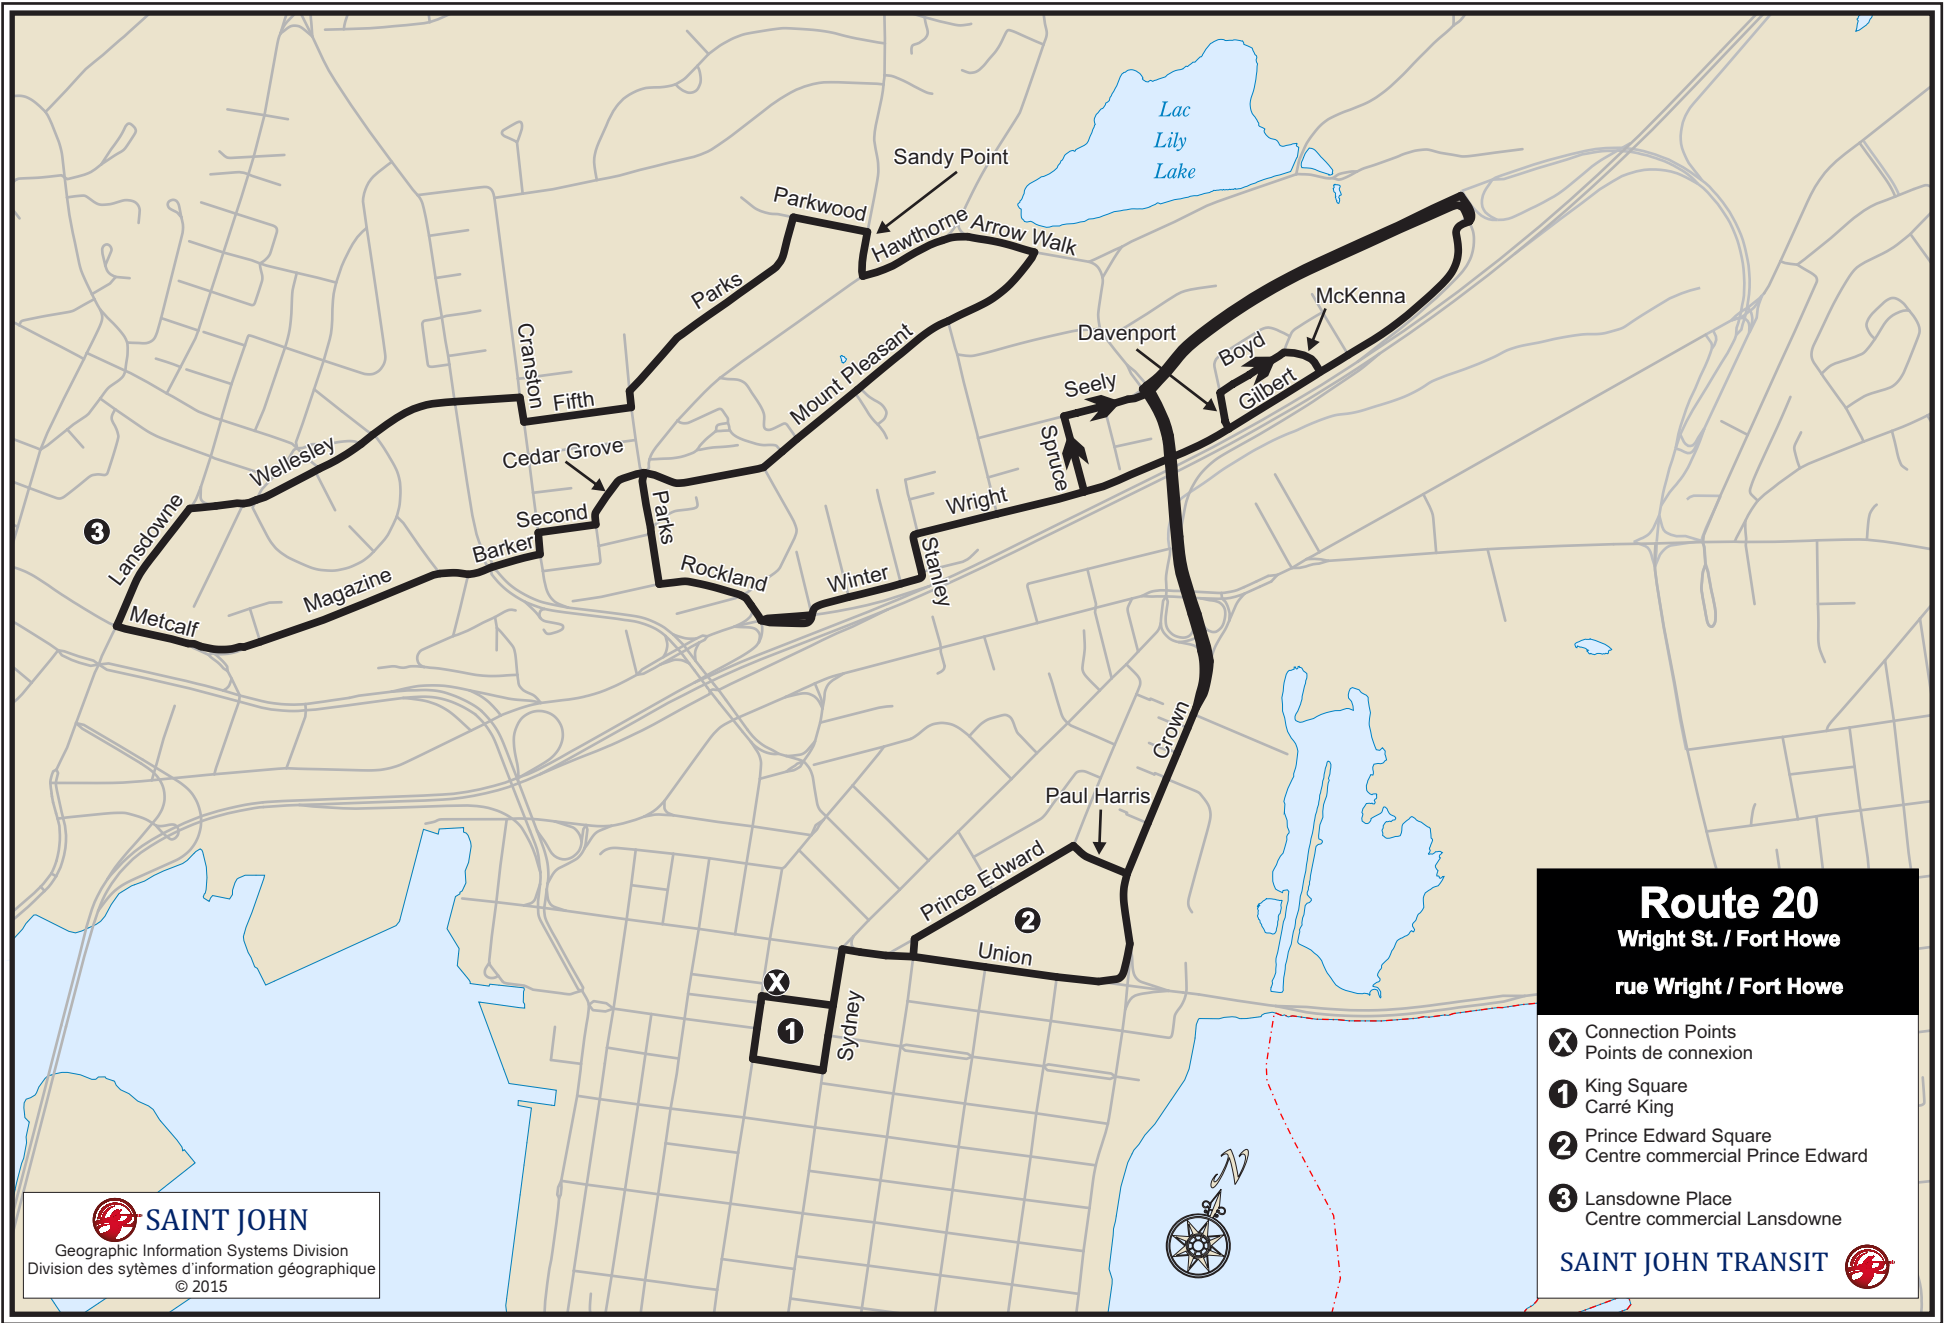

20 Wright Street / Fort Howe

	King's Square	Paul Harris / Crown	Parkwood Village	Wright / Stanley	Second / Cranston	Metcalf / Lansdowne	Wellesly / Somerset	5 Corners	Wright / Stanley	Parkwood Village	Paul Harris / Crown	King's Square	
A.M.	7:40	7:45	7:49	7:50	7:54	7:57	8:00	8:06	8:10	8:11	8:15	8:20	These trips do not operate on Saturday
	8:25	8:30	8:34	8:35	8:39	8:42	8:45	8:51	8:55	8:56	9:00	9:05	
	9:10	9:15	9:19	9:20	9:24	9:27	9:30	9:36	9:40	9:41	9:45	9:50	
	9:55	10:00	10:04	10:05	10:09	10:12	10:15	10:21	10:25	10:26	10:30	10:35	
	10:40	10:45	10:49	10:50	10:54	10:57	11:00	11:06	11:10	11:11	11:15	11:20	
	11:25	11:30	11:34	11:35	11:39	11:42	11:45	11:51	11:55	11:56	12:00	12:05	
P.M.	12:10	12:15	12:19	12:20	12:24	12:27	12:30	12:36	12:40	12:41	12:45	12:50	
	12:55	1:00	1:04	1:05	1:09	1:12	1:15	1:21	1:25	1:26	1:30	1:35	
	1:40	1:45	1:49	1:50	1:54	1:57	2:00	2:06	2:10	2:11	2:15	2:20	
	2:25	2:30	2:34	2:35	2:39	2:42	2:45	2:51	2:55	2:56	3:00	3:05	
	3:10	3:15	3:19	3:20	3:24	3:27	3:30	3:36	3:40	3:41	3:45	3:50	
	3:55	4:00	4:04	4:05	4:09	4:12	4:15	4:21	4:25	4:26	4:30	4:35	
	4:40	4:45	4:49	4:50	4:54	4:57	5:00	5:06	5:10	5:11	5:15	5:20	
5:25	5:30	5:34	5:35	5:39	5:42	5:45	5:51	5:55	5:56	6:00	6:05		

Schedule in effect Monday to Saturday
 This route does not operate on Sundays

Route 20
 Wright St. / Fort Howe
 rue Wright / Fort Howe

- X** Connection Points
Points de connexion
- 1** King Square
Carré King
- 2** Prince Edward Square
Centre commercial Prince Edward
- 3** Lansdowne Place
Centre commercial Lansdowne

SAINT JOHN TRANSIT 