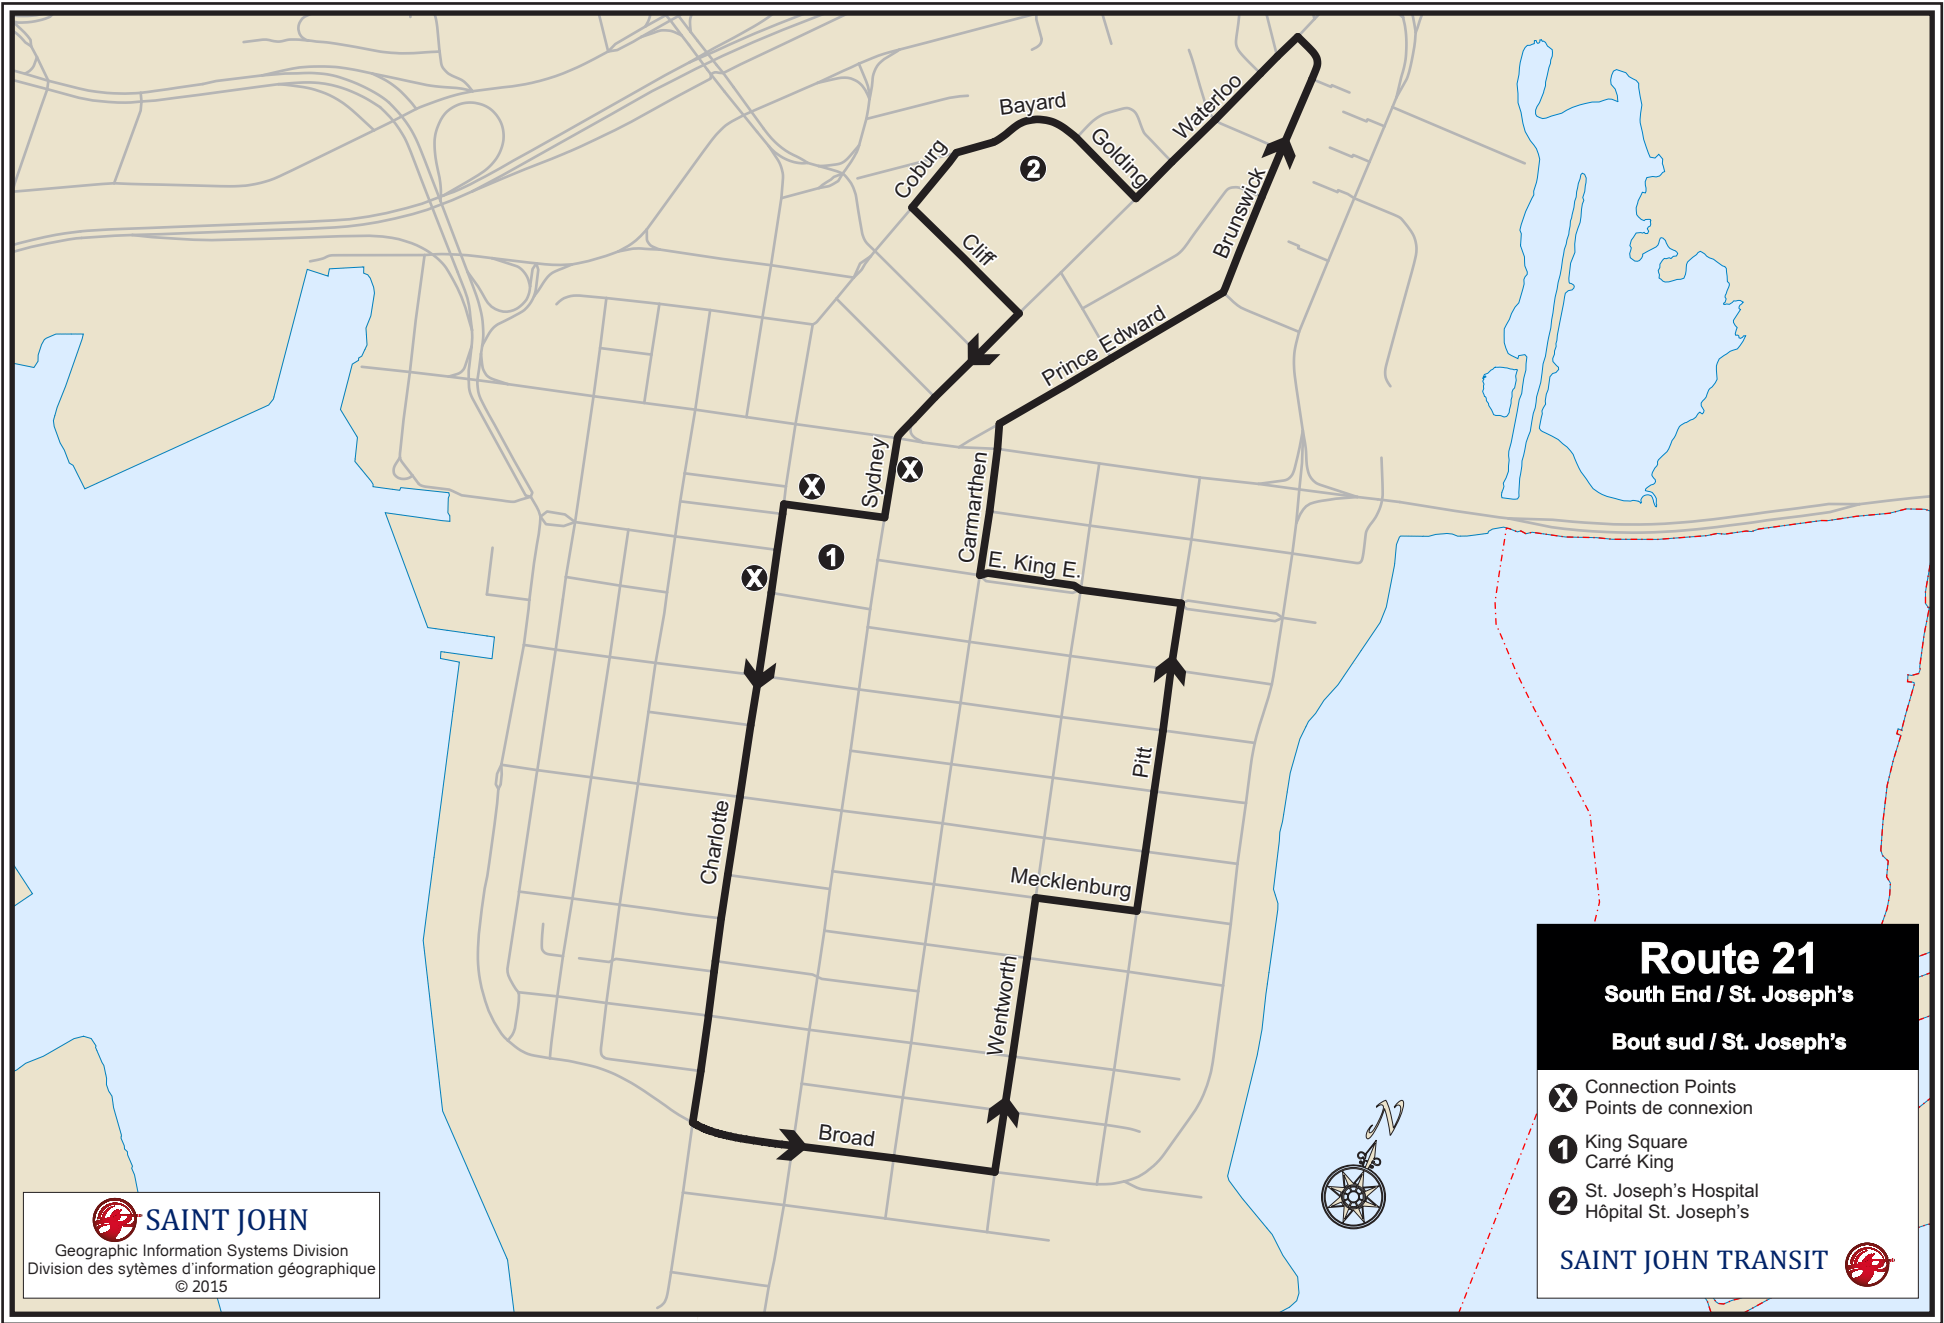

21

South End / St. Joseph's

	<i>Leave King's Square</i>	<i>Broad St. / Wentworth St.</i>	<i>King St. East / Pitt St.</i>	<i>Prince Edward Square</i>	<i>St. Joseph's Hospital</i>	<i>Arrive King's Square</i>
A.M.	7:35	7:40	7:43	7:45	7:50	7:55
	8:35	8:40	8:43	8:45	8:50	8:55
	9:35	9:40	9:43	9:45	9:50	9:55
	10:35	10:40	10:43	10:45	10:50	10:55
	11:35	11:40	11:43	11:45	11:50	11:55
P.M.	12:35	12:40	12:43	12:45	12:50	12:55
	1:35	1:40	1:43	1:45	1:50	1:55
	2:35	2:40	2:43	2:45	2:50	2:55
	3:35	3:40	3:43	3:45	3:50	3:55
	4:35	4:40	4:43	4:45	4:50	4:55
	5:35	5:40	5:43	5:45	5:50	5:55

Schedule in effect Monday to Saturday

This route does not operate on Sundays

Route 21
South End / St. Joseph's
Bout sud / St. Joseph's

- X** Connection Points
Points de connexion
- 1** King Square
Carré King
- 2** St. Joseph's Hospital
Hôpital St. Joseph's

SAINT JOHN TRANSIT 