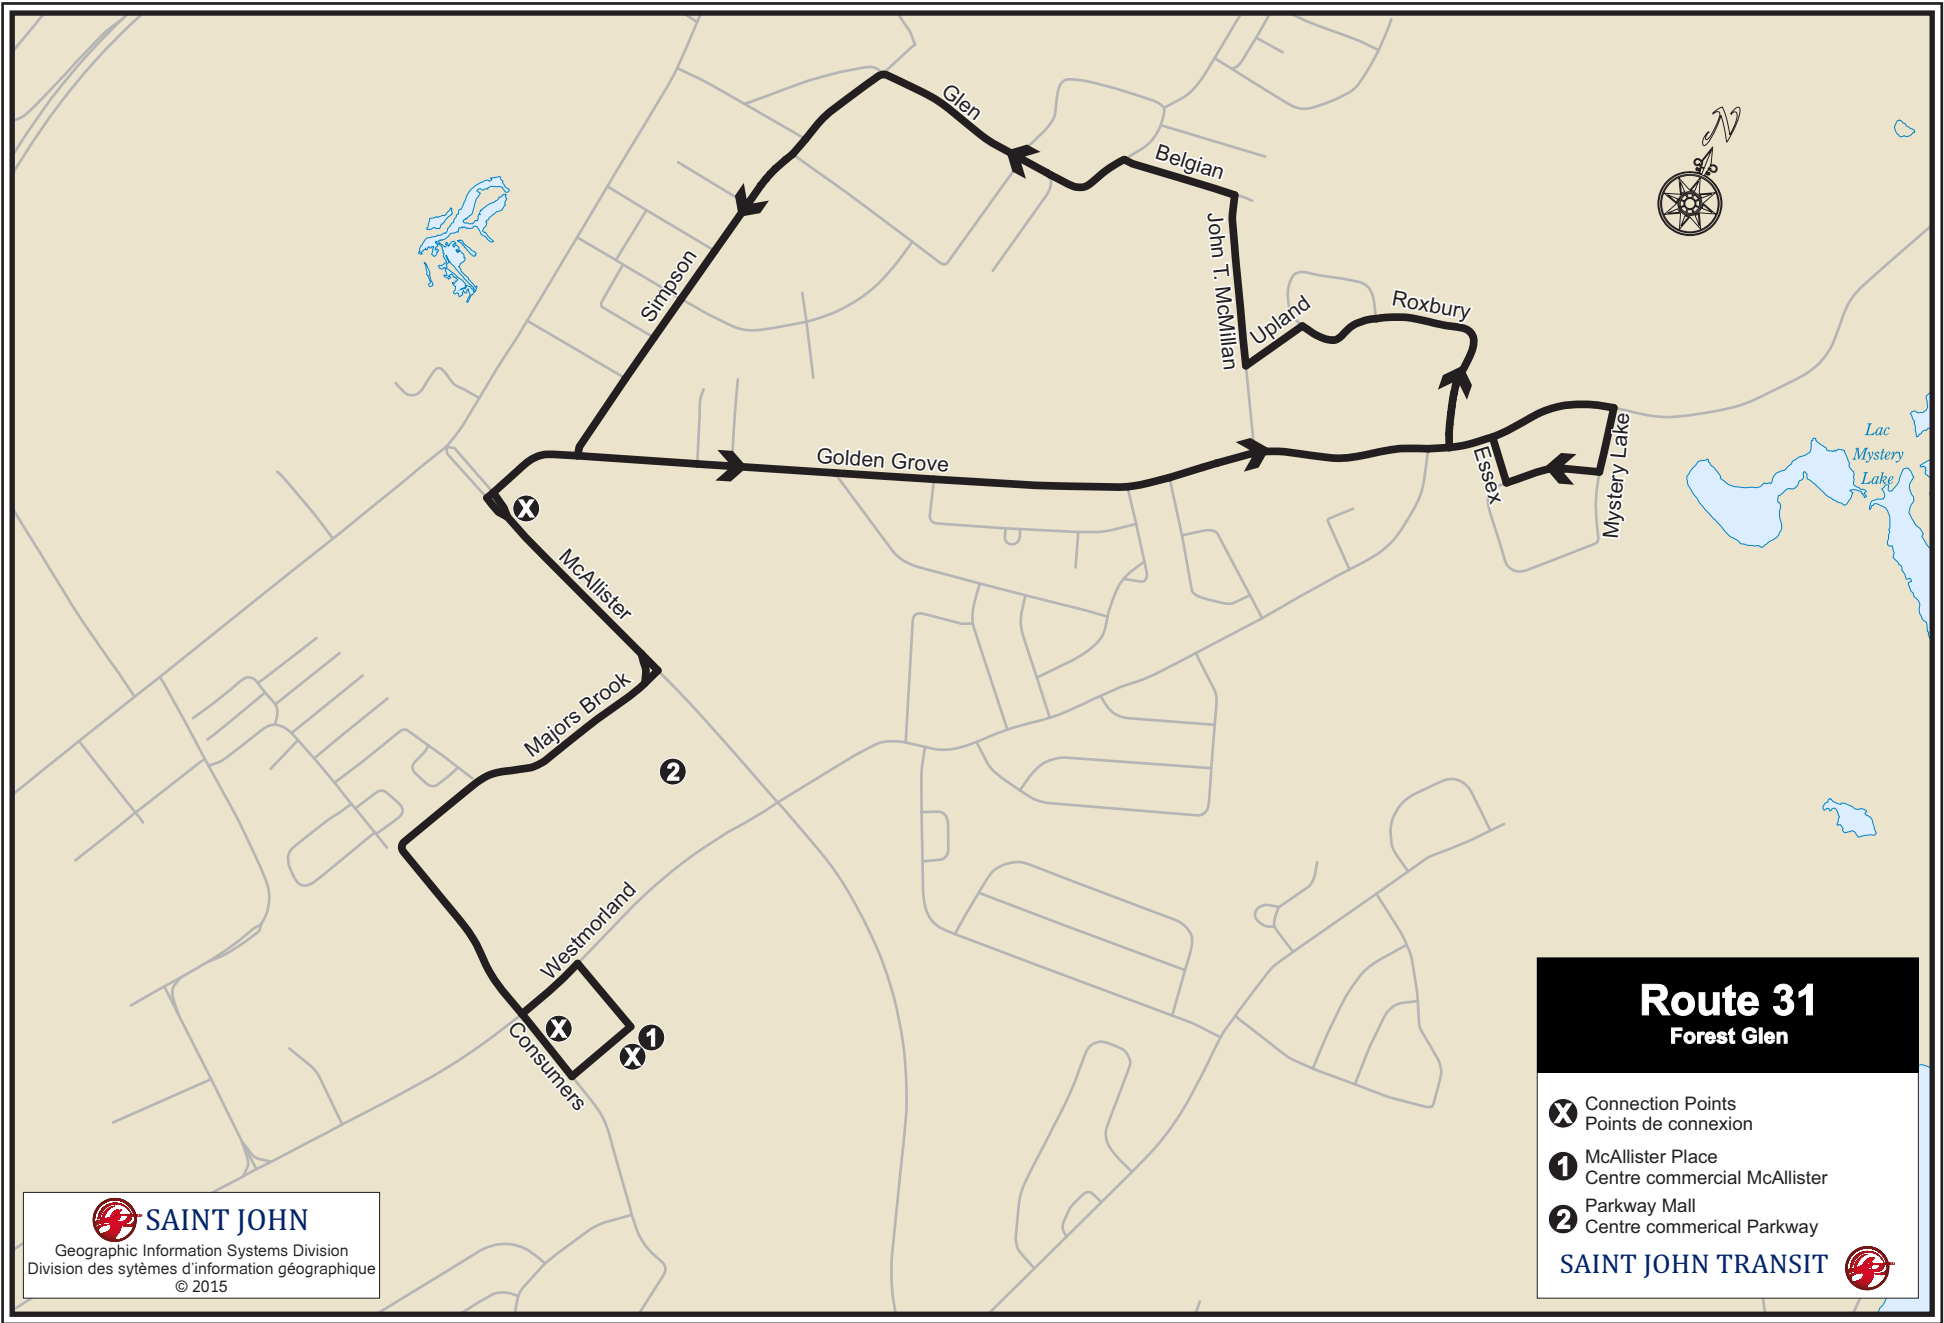

	McAllister Place	Golden Grove Rd. / Wildwood St.	Mystery Lake Dr.	Reading Cres. / Roxbury Dr.	Glen Rd. / Belgain Rd.	McAllister Place
AM	7:25	7:32	7:35	7:38	7:40	7:50
	7:55	8:02	8:05	8:08	8:10	8:20
	8:25	8:32	8:35	8:38	8:40	8:50
	8:55	9:02	9:05	9:08	9:10	9:20
	9:25	9:32	9:35	9:38	9:40	9:50
	9:55	10:02	10:05	10:08	10:10	10:20
	10:25	10:32	10:35	10:38	10:40	10:50
	10:55	11:02	11:05	11:08	11:10	11:20
	11:25	11:32	11:35	11:38	11:40	11:50
	11:55	12:02	12:05	12:08	12:10	12:20
PM	12:25	12:32	12:35	12:38	12:40	12:50
	12:55	1:02	1:05	1:08	1:10	1:20
	1:25	1:32	1:35	1:38	1:40	1:50
	1:55	2:02	2:05	2:08	2:10	2:20
	2:25	2:32	2:35	2:38	2:40	2:50
	2:55	3:02	3:05	3:08	3:10	3:20
	3:25	3:32	3:35	3:38	3:40	3:50
	3:55	4:02	4:05	4:08	4:10	4:20
	4:25	4:32	4:35	4:38	4:40	4:50
	4:55	5:02	5:05	5:08	5:10	5:20
	5:25	5:32	5:35	5:38	5:40	5:50
	5:55	6:02	6:05	6:08	6:10	6:20
6:25	6:32	6:35	6:38	6:40	6:50	

Schedule in effect Monday to Saturday

31 Forest Glen

McAllister Place

Golden Grove Rd. /
Wildwood St.

Myster Lake Dr.

Reading Cres. /
Roxbury Dr.

Glen Rd. / Belgain Rd.

McAllister Place

A.M.	10:05	10:12	10:15	10:18	10:20	10:30	2
	11:05	11:12	11:15	11:18	11:20	11:30	1
P.M.	12:05	12:12	12:15	12:18	12:20	12:30	2
	1:05	1:12	1:15	1:18	1:20	1:30	1
	2:05	2:12	2:15	2:18	2:20	2:30	2
	3:05	3:12	3:15	3:18	3:20	3:30	1
	4:05	4:12	4:15	4:18	4:20	4:30	2
	5:05	5:12	5:15	5:18	5:20	5:30	1

Sunday schedule

Route 31 Forest Glen

-  Connection Points
Points de connexion
- 1** McAllister Place
Centre commercial McAllister
- 2** Parkway Mall
Centre commercial Parkway

SAINT JOHN TRANSIT 