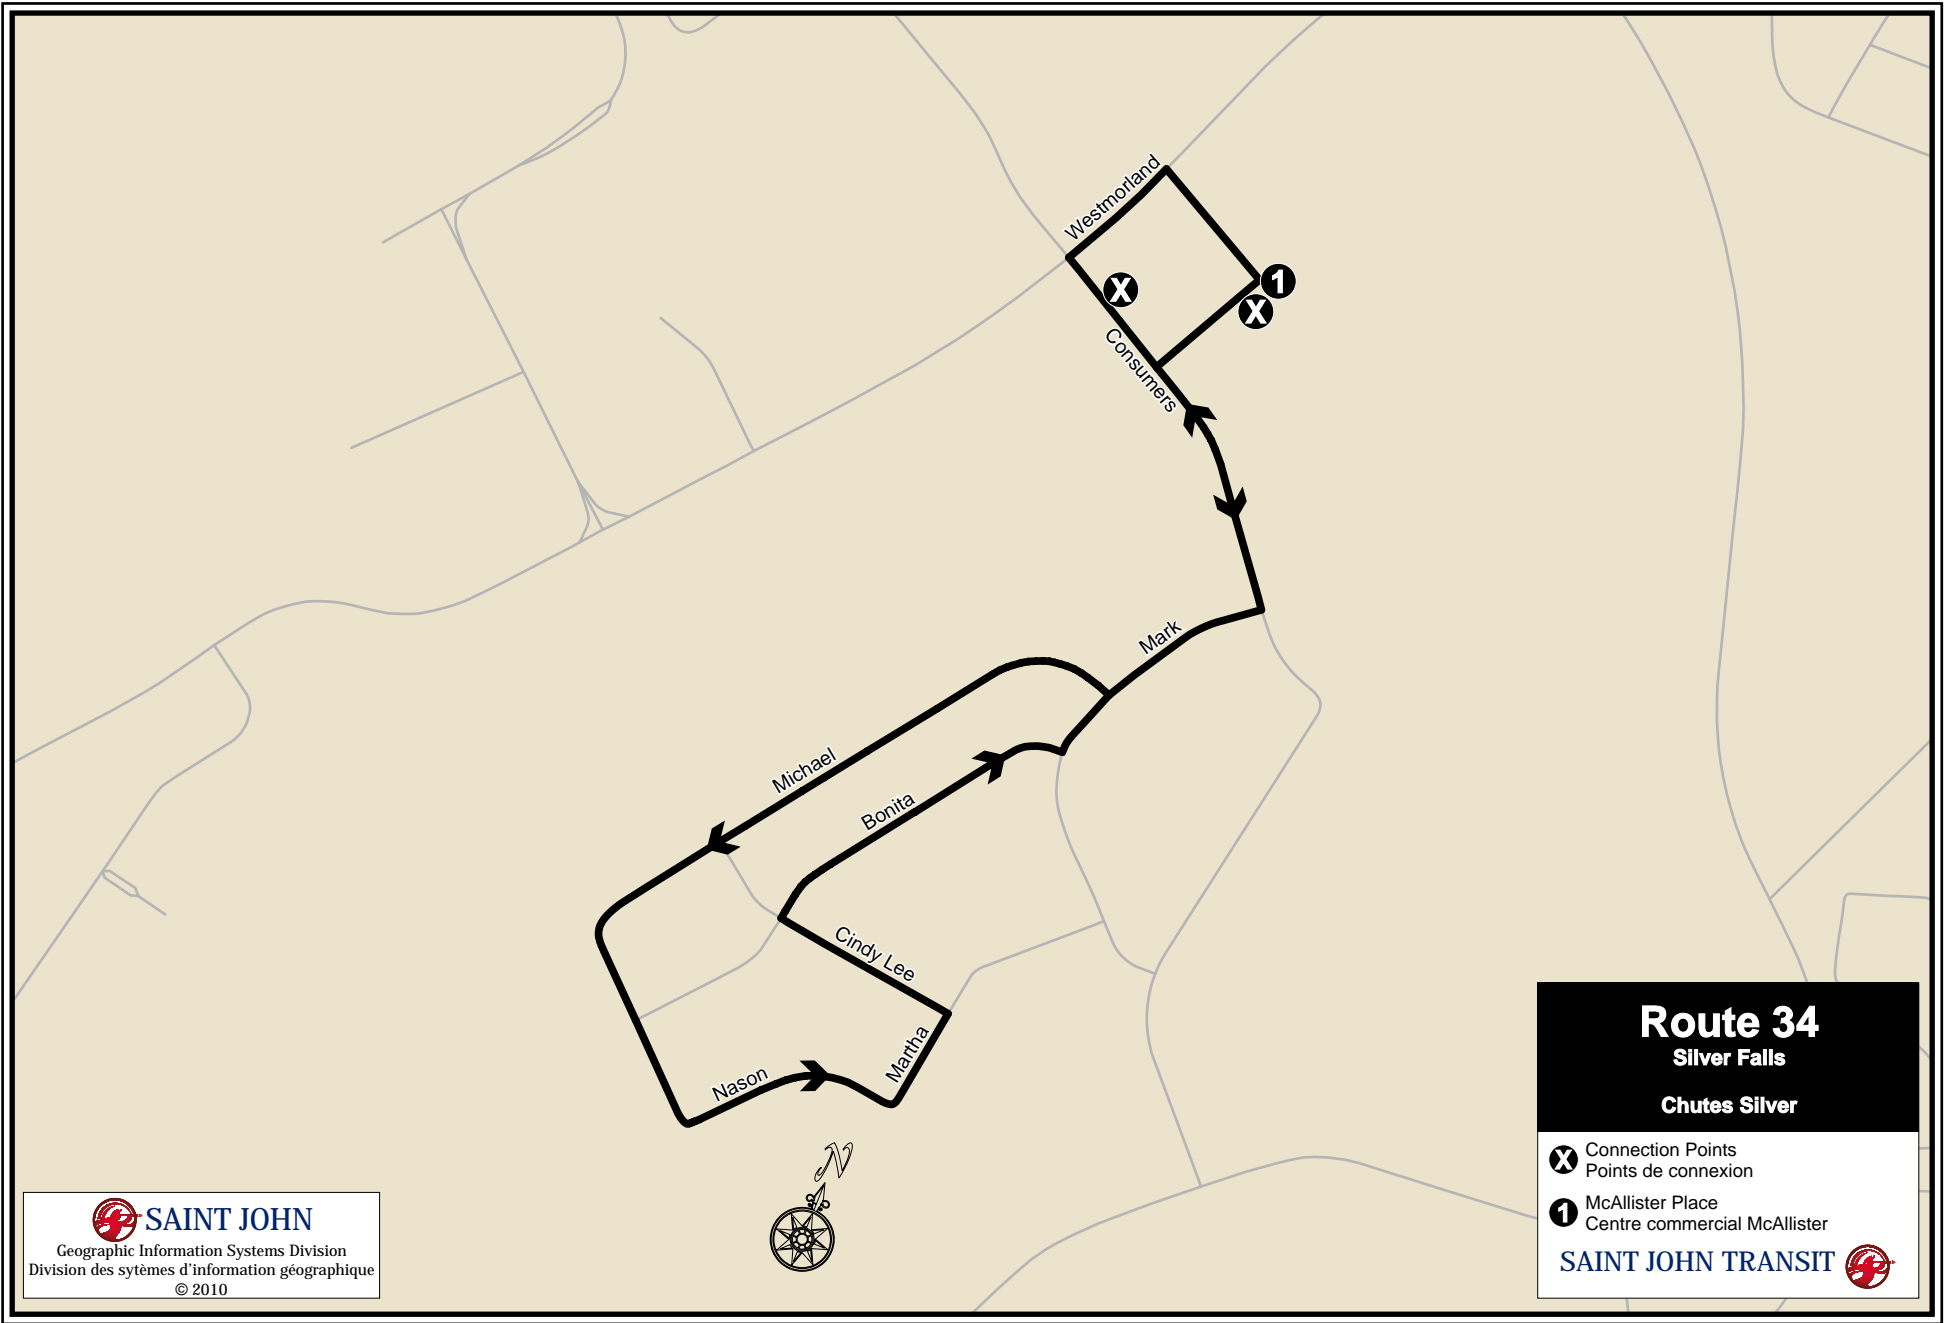

# 34

# Silver Falls

	McAllister Place	Cindy Lee St. / Bonita Ave.	McAllister Place	
<b>AM</b>	7:55	8:00	8:05	These trips do not operate on Saturday
	8:40	8:45	8:50	
	9:25	9:30	9:35	
	10:10	10:15	10:20	
	10:55	11:00	11:05	
	11:40	11:45	11:50	
<b>PM</b>	12:25	12:30	12:35	
	1:10	1:15	1:20	
	1:55	2:00	2:05	
	2:40	2:45	2:50	
	3:25	3:30	3:35	
	4:10	4:15	4:20	
	4:55	5:00	5:05	
	5:40	5:45	5:50	

*Schedule in effect Monday to Saturday*

*This route does not operate on Sundays*

**Route 34**  
Silver Falls  
Chutes Silver

**X** Connection Points  
Points de connexion

**1** McAllister Place  
Centre commercial McAllister

**SAINT JOHN TRANSIT** 