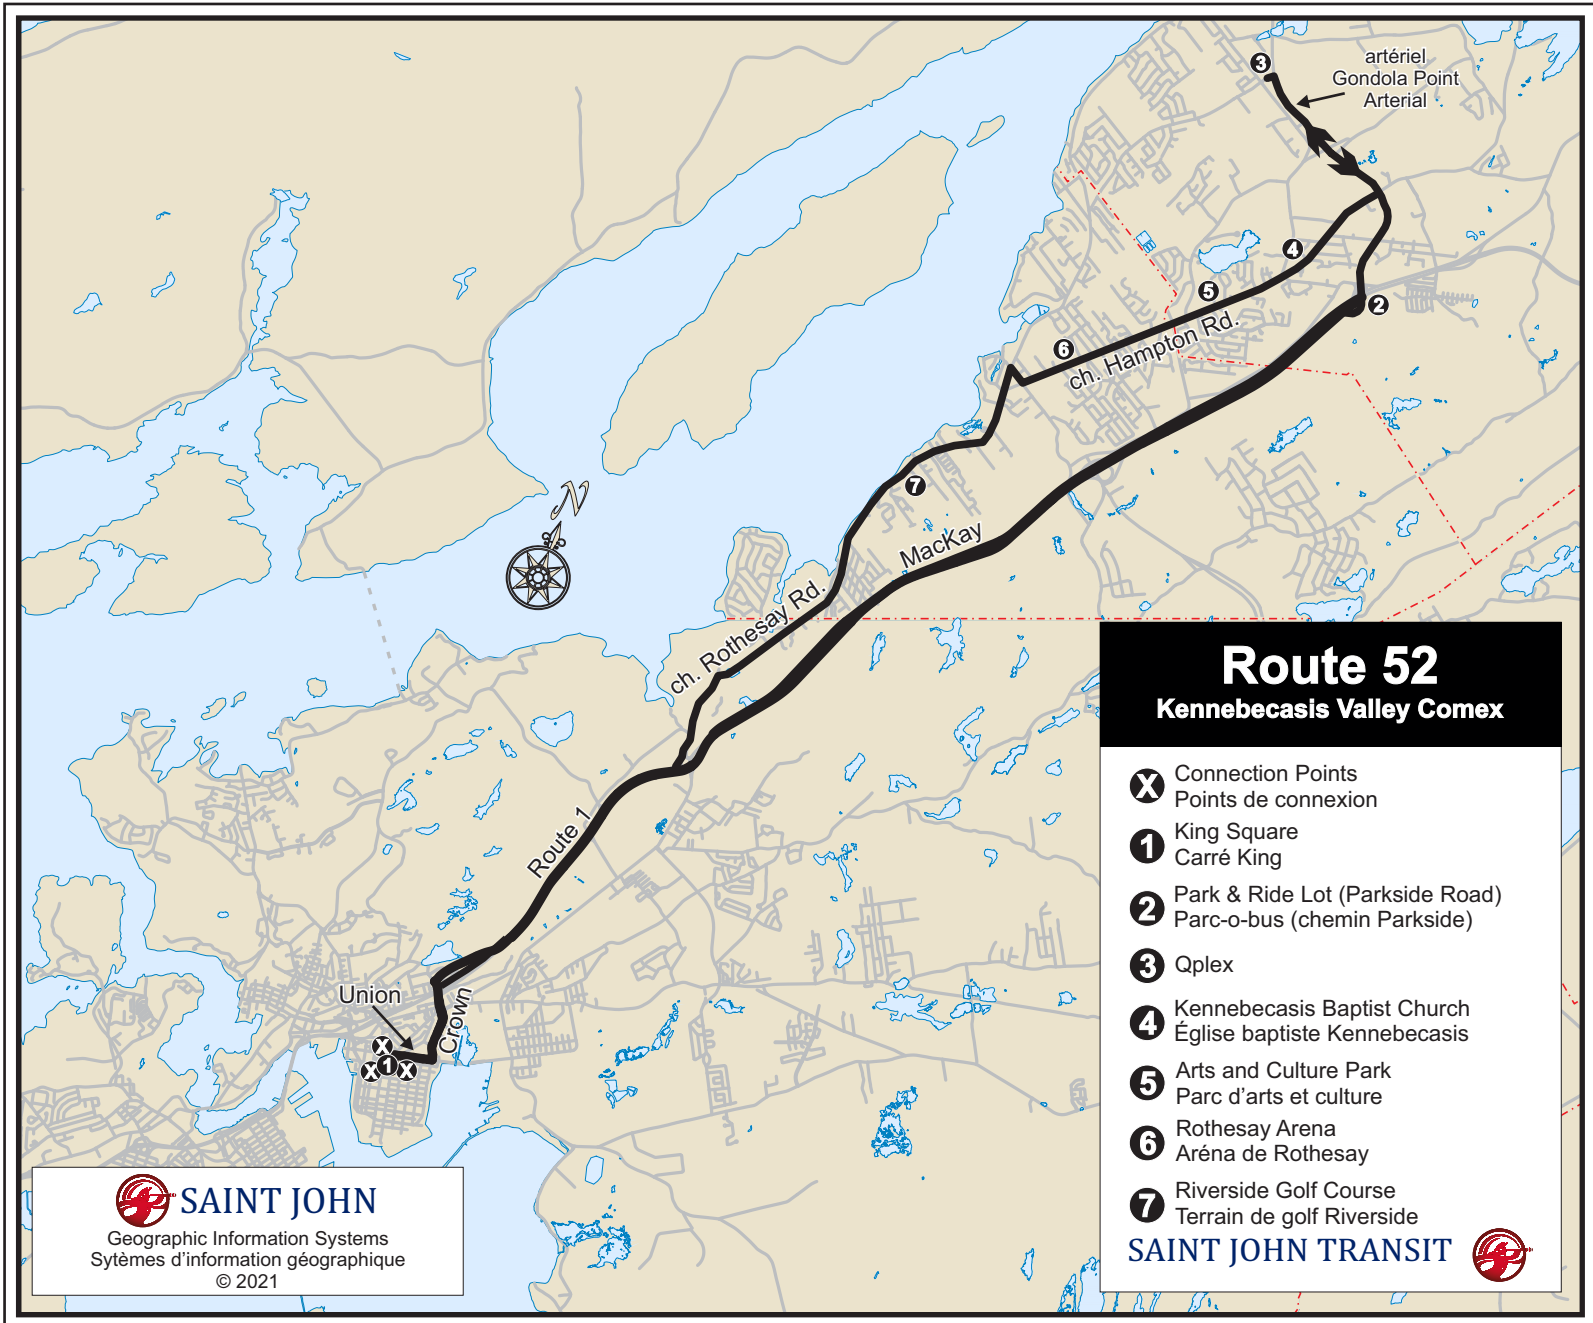

King's Square to the Kennebecasis Valley

Kennebecasis Valley to King's Square

	King's Square	Kennebecasis Park	Riverside Golf Course	Church St. / Gondola Point Rd.	Rothsay Arena	Sierra Ave. / Hampton Rd.	Lila Court	Arts & Culture Park	Kennebecasis Baptist Church
A.M.	7:05	7:22	7:26	7:29	7:31	7:33	7:34	7:35	7:40
	8:15	8:32	8:36	8:39	8:41	8:43	8:44	8:45	8:50

	Kennebecasis Baptist Church	Arts & Culture Park	Lila Court	Sierra Ave. / Hampton Rd.	Rothsay Arena	Church St. / Gondola Point Rd.	Riverside Golf Course	Kennebecasis Park	King's Square
6:30	6:35	6:36	6:37	6:39	6:41	6:44	6:48	7:05	
7:40	7:45	7:46	7:47	7:49	7:51	7:54	7:58	8:15	
8:50	8:55	8:56	8:57	8:59	9:01	9:04	9:08	9:25	

Schedule in effect Monday to Friday

This route does not operate Saturday or Sunday

Route 52 Kennebecasis Valley Comex

- X** Connection Points
Points de connexion
- 1** King Square
Carré King
- 2** Park & Ride Lot (Parkside Road)
Parc-o-bus (chemin Parkside)
- 3** Qplex
- 4** Kennebecasis Baptist Church
Église baptiste Kennebecasis
- 5** Arts and Culture Park
Parc d'arts et culture
- 6** Rothesay Arena
Aréna de Rothesay
- 7** Riverside Golf Course
Terrain de golf Riverside