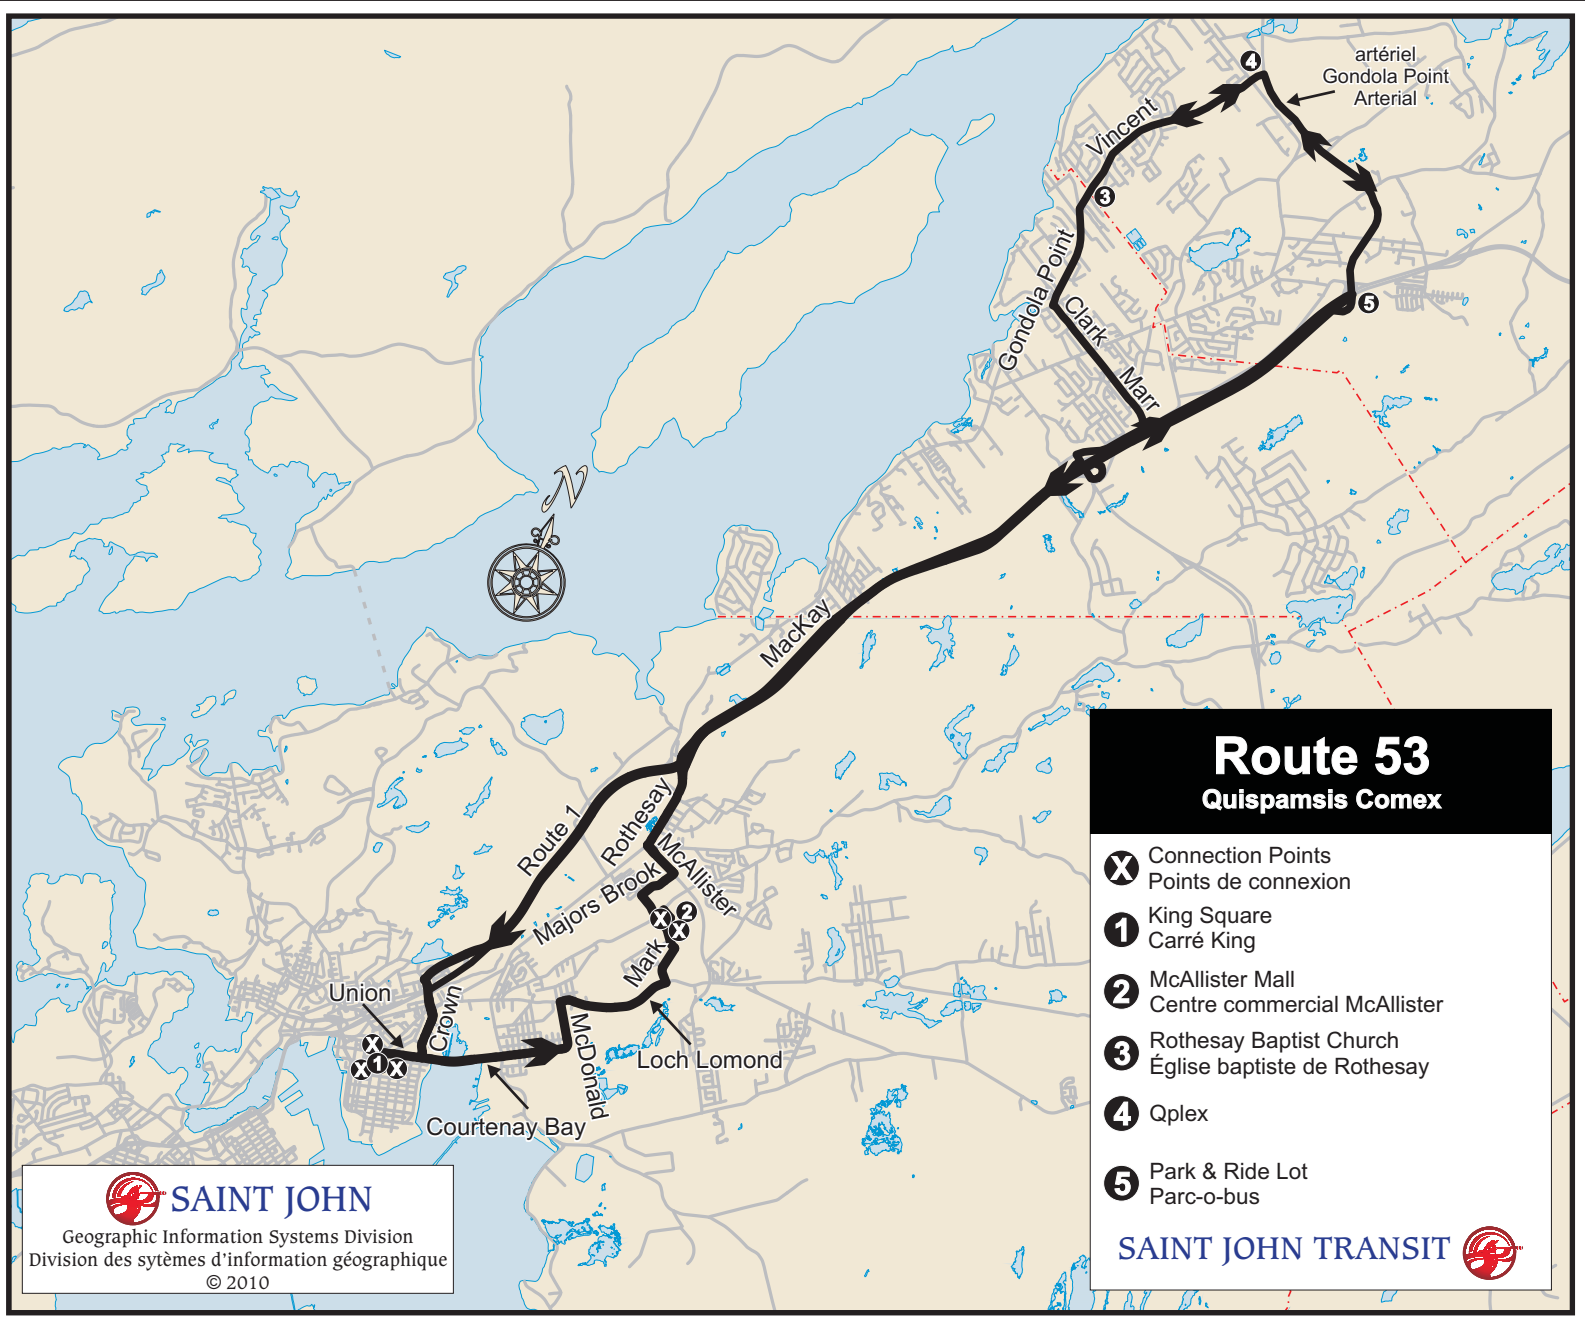

53

Quispamsis

	King's Square	True Life Church Vincent Rd.	Vincent Rd. / Legend Lane	Vincent Rd. between Alderbrook & Yukon Dr.	qplex	Parkside Road	King's Square
A.M	6:45	7:09	7:10	7:11	7:14	7:21	7:45
	7:50	8:14	8:15	8:16	8:19	8:26	8:50

	King's Square	Parkside Road	qplex	Vincent Rd. between Alderbrook & Yukon Dr.	Vincent Rd. / Legend Lane	True Life Church Vincent Rd.	King's Square
P.M	3:45	4:09	4:16	4:19	4:20	4:21	4:45
	4:50	5:14	5:21	5:24	5:25	5:26	5:50

Schedule in effect Monday to Friday

This route does not operate Saturday or Sunday

Route 53

Quispamsis Comex

- X** Connection Points
Points de connexion
- 1** King Square
Carré King
- 2** McAllister Mall
Centre commercial McAllister
- 3** Rothesay Baptist Church
Église baptiste de Rothesay
- 4** Qplex
- 5** Park & Ride Lot
Parc-o-bus