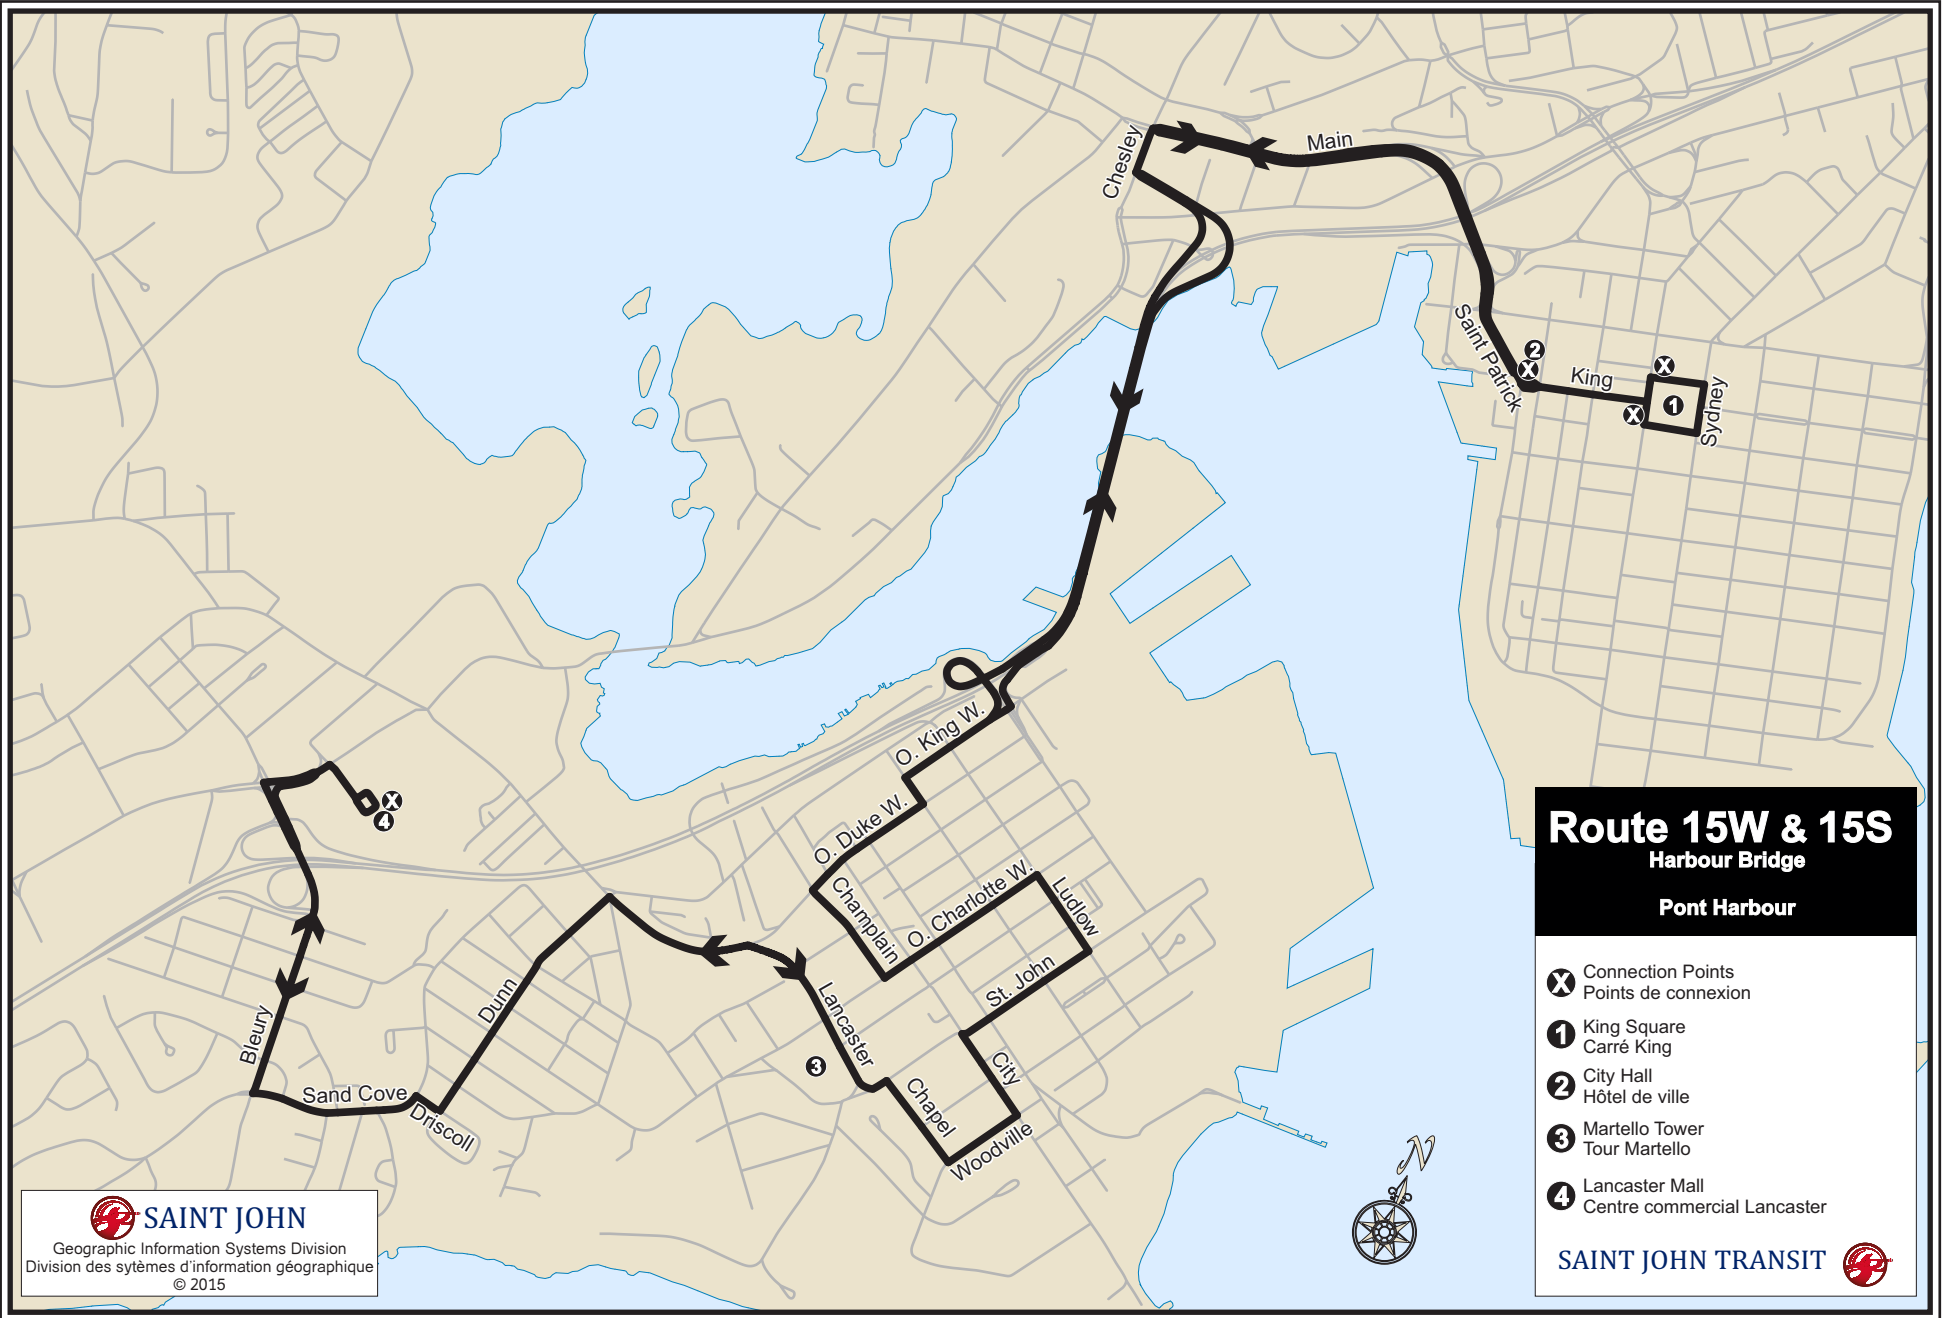

**15W** Harbour Bridge

Sunday Schedule  
King's Square to Lancaster Mall

	King's Square North	Main / Lansdowne	King St. West / Ludlow	Lancaster / Dunn	Centre d'achats Lancaster Mall
<b>AM</b>	10:45	10:50	10:55	11:07	11:15
	11:45	11:50	11:55	12:07	12:15
	12:45	12:50	12:55	1:07	1:15
<b>PM</b>	1:45	1:50	1:55	2:07	2:15
	2:45	2:50	2:55	3:07	3:15
	3:45	3:50	3:55	4:07	4:15
	4:45	4:50	4:55	5:07	5:15
	5:45	5:50	5:55	6:07	6:15

**15S** Harbour Bridge

Sunday Schedule  
Lancaster Mall to King's Square

	Centre d'achats Lancaster Mall	Lancaster / Dunn	King St. West / Ludlow	Place 400	Charlotte Street
<b>AM</b>	10:15	10:22	10:31	10:35	10:40
	11:15	11:22	11:31	11:35	11:40
	12:15	12:22	12:31	12:35	12:40
<b>AM</b>	1:15	1:22	1:31	1:35	1:40
	2:15	2:22	2:31	2:35	2:40
	3:15	3:22	3:31	3:35	3:40
	4:15	4:22	4:31	4:35	4:40
	5:15	5:22	5:31	5:35	5:40

*No service on Holidays*

**Route 15W & 15S**  
 Harbour Bridge  
 Pont Harbour

- X** Connection Points  
Points de connexion
- 1** King Square  
Carré King
- 2** City Hall  
Hôtel de ville
- 3** Martello Tower  
Tour Martello
- 4** Lancaster Mall  
Centre commercial Lancaster

SAINT JOHN TRANSIT 