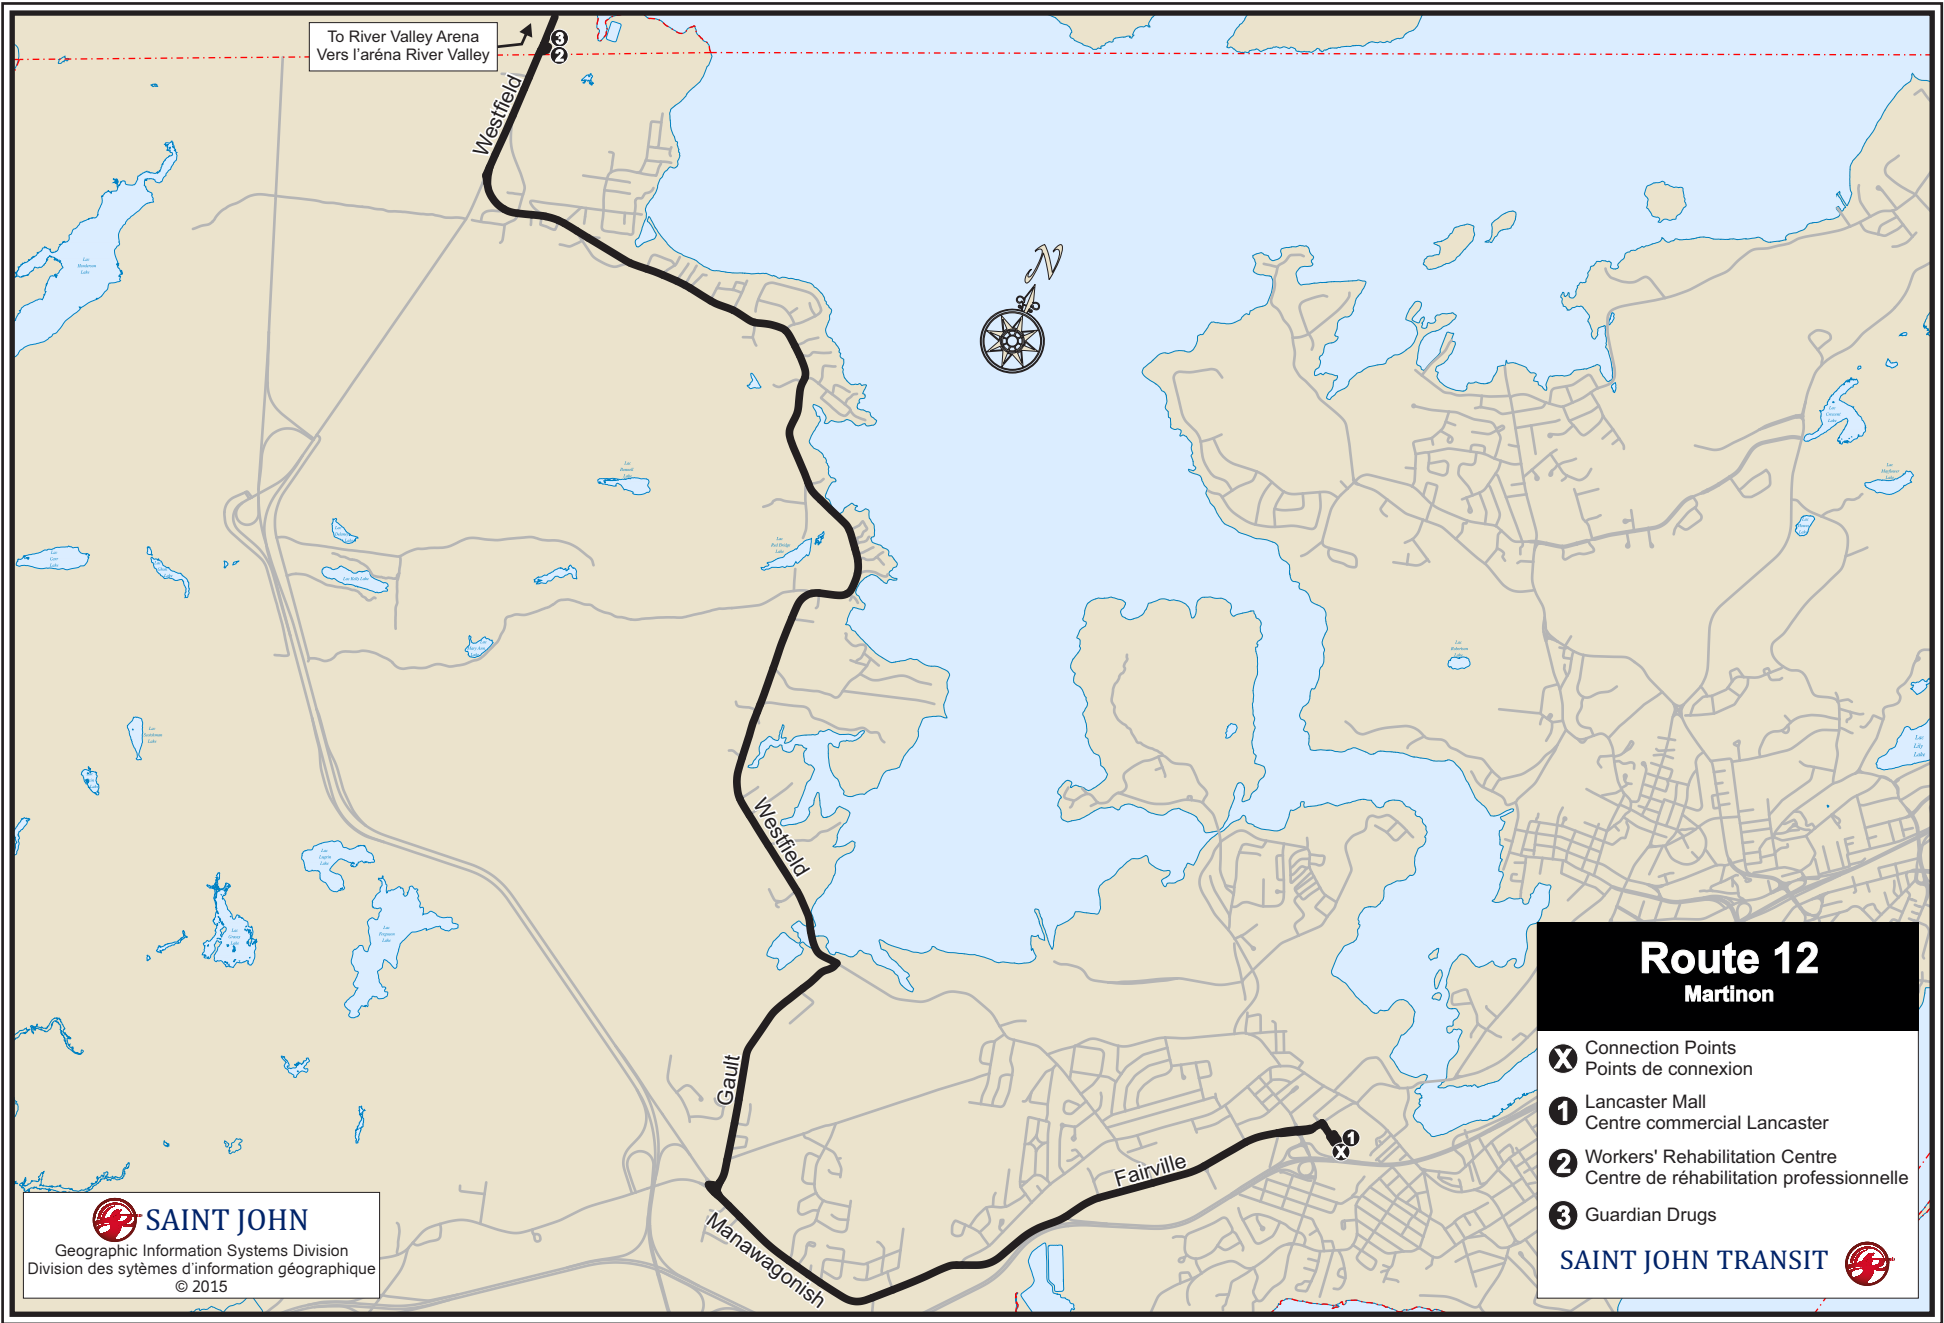

# Martinon

	Lancaster Mall	Gault Rd. / Bay St.	Westfield Rd. / Belmont Rd.	Guardian Drugs	River Valley Arena
A.M.	6:40	6:48	6:55	7:00	7:05
	7:40	7:48	7:55	8:00	8:05
	8:40	8:48	8:55	9:00	9:05
P.M.	12:25	12:34	12:42	12:48	12:55
	4:40	4:49	4:57	5:03	5:10
	5:40	5:49	5:57	6:03	6:10

*Schedule in effect Monday to Friday  
This route does not operate Saturdays or Sundays*

To River Valley Arena  
Vers l'aréna River Valley

## Route 12 Martinon

- Connection Points  
Points de connexion
- 1** Lancaster Mall  
Centre commercial Lancaster
- 2** Workers' Rehabilitation Centre  
Centre de réhabilitation professionnelle
- 3** Guardian Drugs