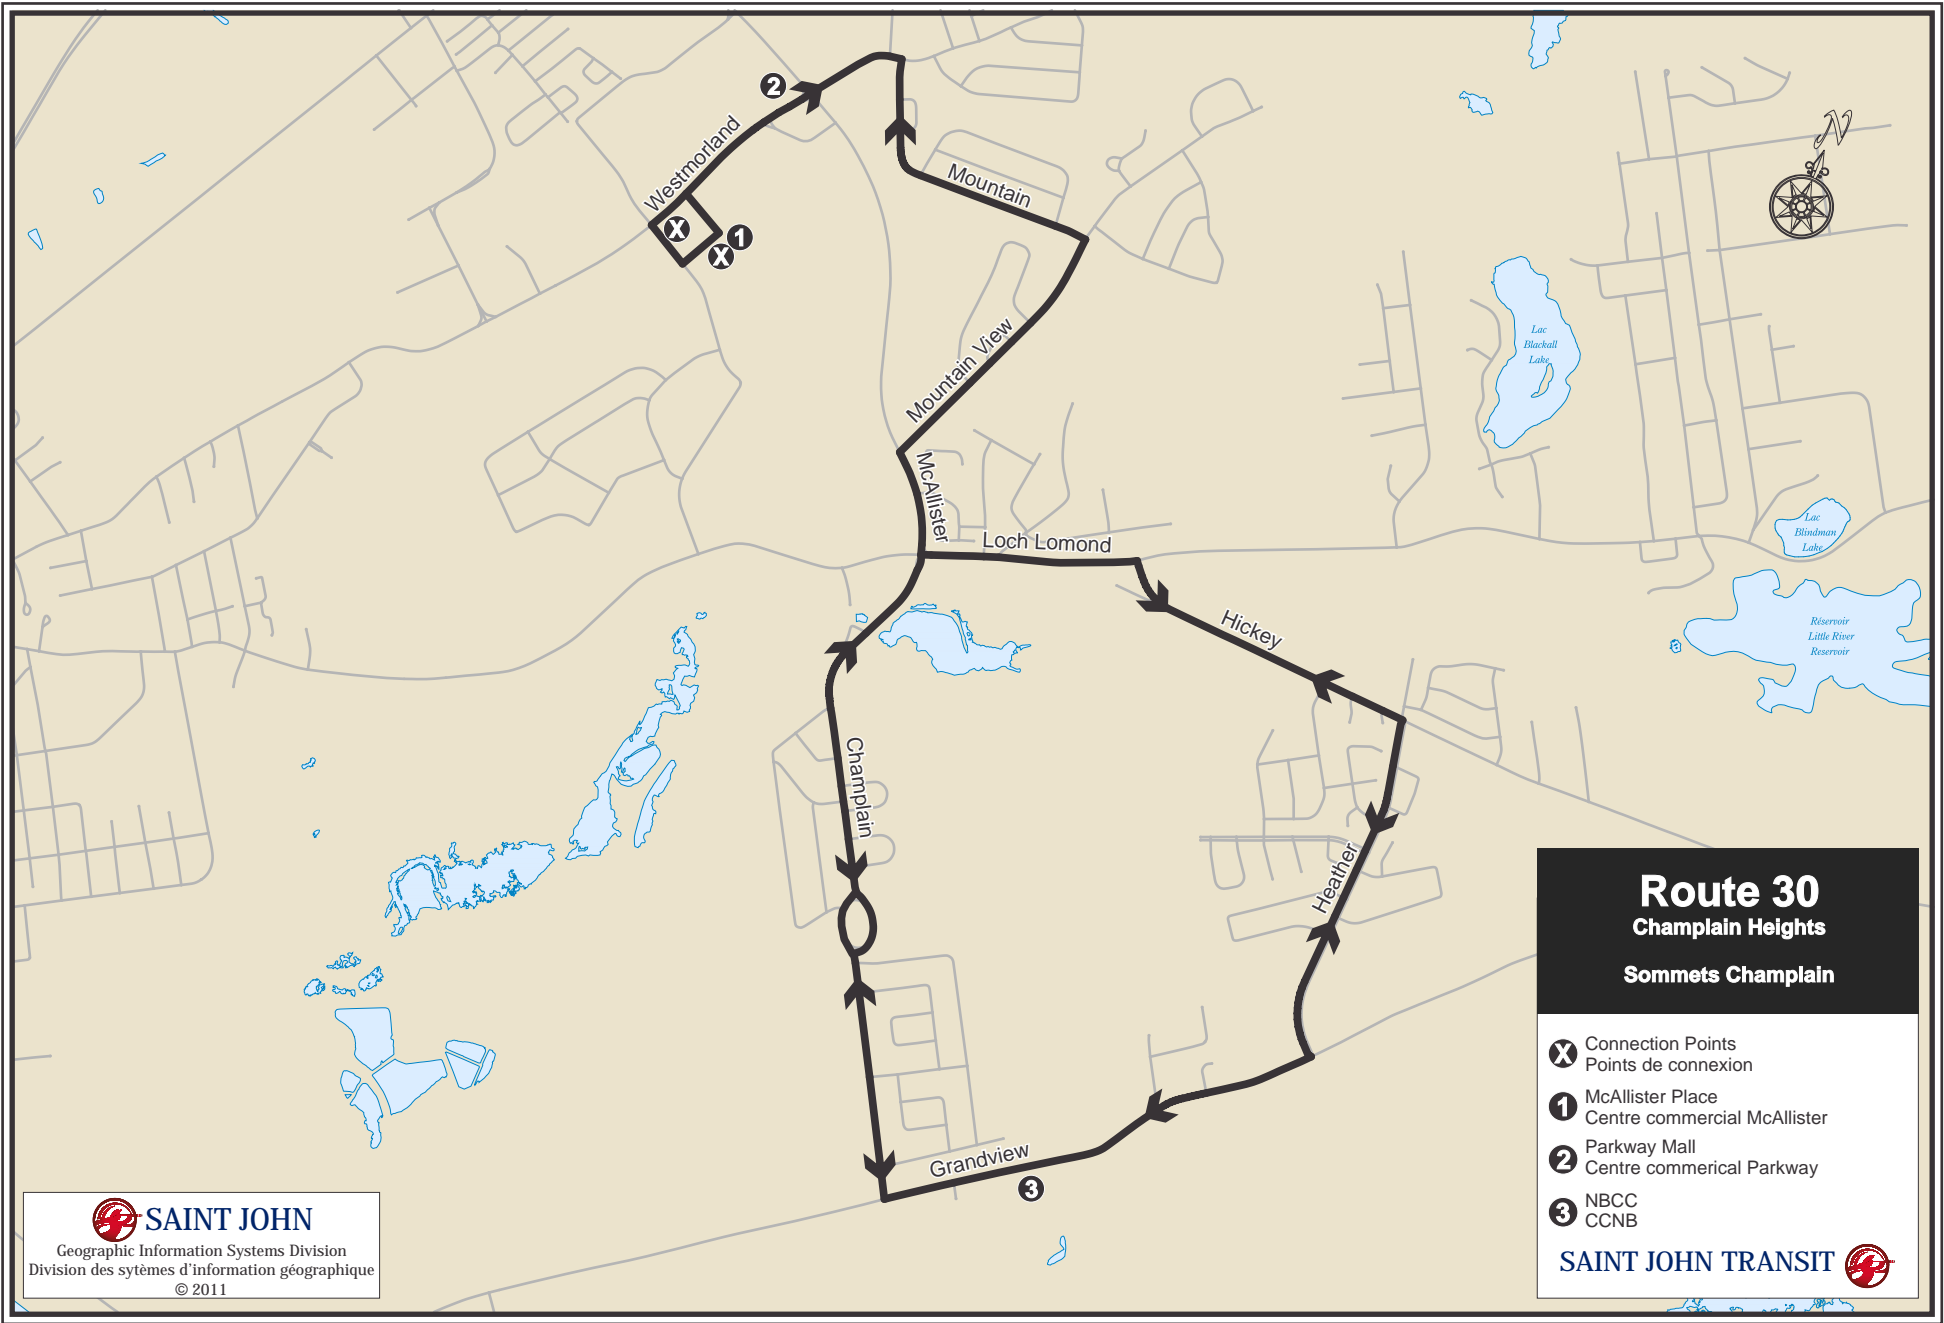

	McAllister Place	Mountain Rd.	Loch Lomond Rd. / Hickey Rd.	N.B.C.C.	Mountain Rd.	McAllister Place	
A.M	7:25	7:29	7:33	7:38	7:44	7:50	<i>These trips do not operate on Saturday</i>
	8:10	8:14	8:18	8:23	8:29	8:35	
	8:55	8:59	9:03	9:08	9:14	9:20	
	9:40	9:44	9:48	9:53	9:59	10:05	
	10:25	10:29	10:33	10:38	10:44	10:50	
	11:10	11:14	11:18	11:23	11:29	11:35	
	11:55	11:59	12:03	12:08	12:14	12:20	

	McAllister Place	Mountain Rd.	N.B.C.C.	Loch Lomond Rd. / Hickey Rd.	Mountain Rd.	McAllister Place
P.M.	12:40	12:44	12:50	12:55	12:59	1:05
	1:25	1:29	1:35	1:40	1:44	1:50
	2:10	2:14	2:20	2:25	2:29	2:35
	2:55	2:59	3:05	3:10	3:14	3:20
	3:40	3:44	3:50	3:55	3:59	4:05
	4:25	4:29	4:35	4:40	4:44	4:50
	5:10	5:14	5:20	5:25	5:29	5:35
	5:55	5:59	6:05	6:10	6:14	6:20

*Schedule in effect Monday to Saturday
This route does not operate on Sundays*

Route 30
Champlain Heights
Sommets Champlain

- X** Connection Points
Points de connexion
 - 1** McAllister Place
Centre commercial McAllister
 - 2** Parkway Mall
Centre commercial Parkway
 - 3** NBCC
CCNB
- SAINT JOHN TRANSIT** 