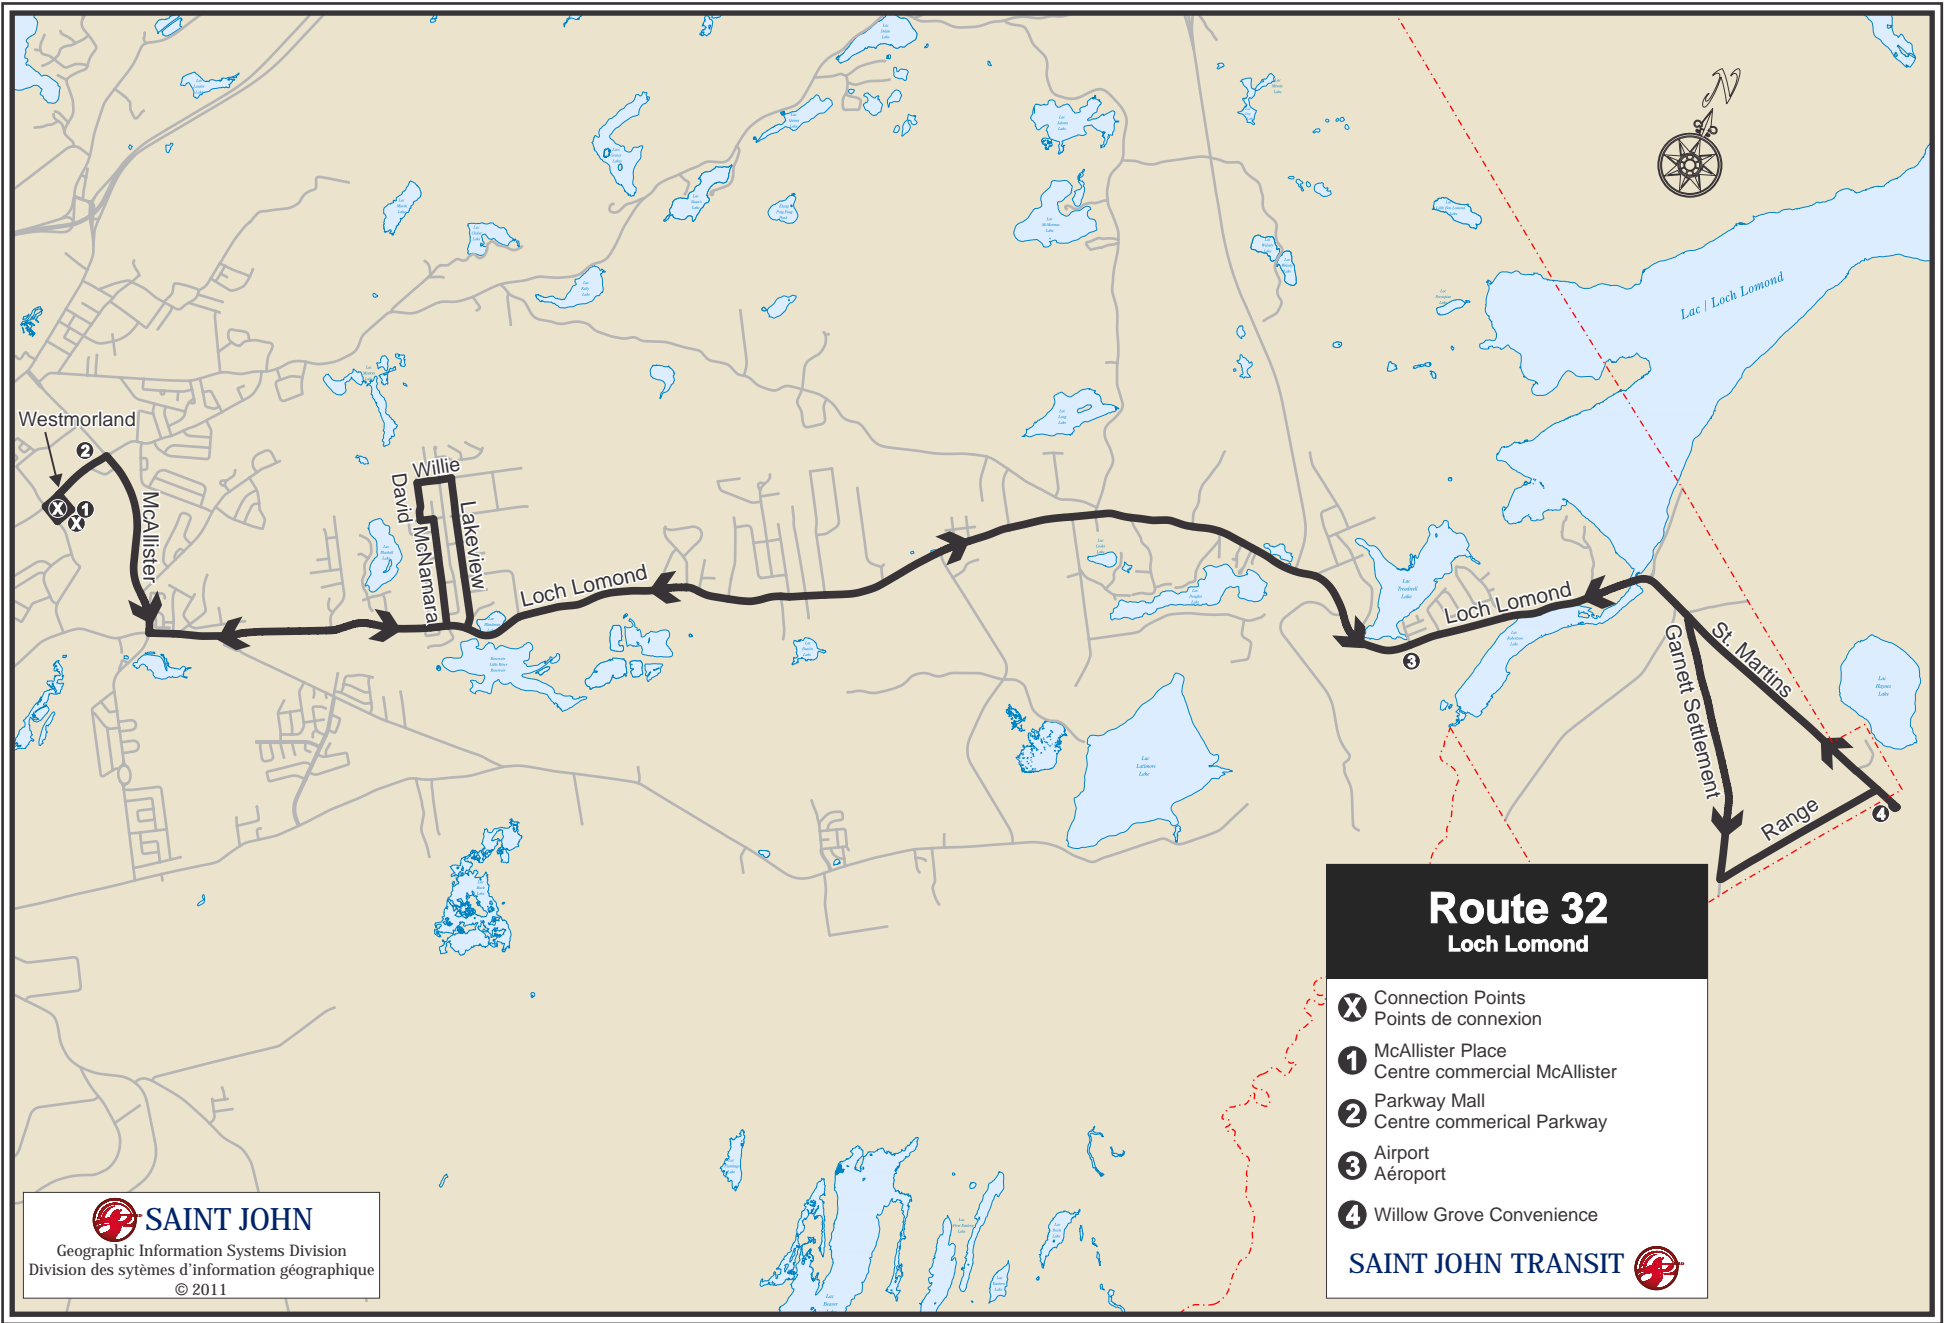

32**Loch Lomond / Airport***McAllister Place to Willow Grove*

	<i>McAllister Place</i>	<i>Loch Lomond / Hickey</i>	<i>Willie / Lakeview</i>	<i>Saint John Airport</i>	<i>Willow Grove Store</i>
A.M.	8:15	8:20	8:25	8:37	8:45
	11:10	11:15	11:20	11:32	11:40
P.M.	3:25	3:30	3:35	3:47	3:55

Willow Grove to McAllister Place

	<i>Willow Grove Store</i>	<i>Saint John Airport</i>	<i>Willie / Lakeview</i>	<i>Loch Lomond / Hickey</i>	<i>McAllister Place</i>
A.M.	8:45	8:53	9:05	9:10	9:15
	11:40	11:48	12:00	12:05	12:10
P.M.	3:55	4:03	4:15	4:20	4:25

*Schedule in effect Monday to Friday**This route does not operate Saturday or Sunday*

Route 32 Loch Lomond

- X** Connection Points
Points de connexion
- 1** McAllister Place
Centre commercial McAllister
- 2** Parkway Mall
Centre commercial Parkway
- 3** Airport
Aéroport
- 4** Willow Grove Convenience