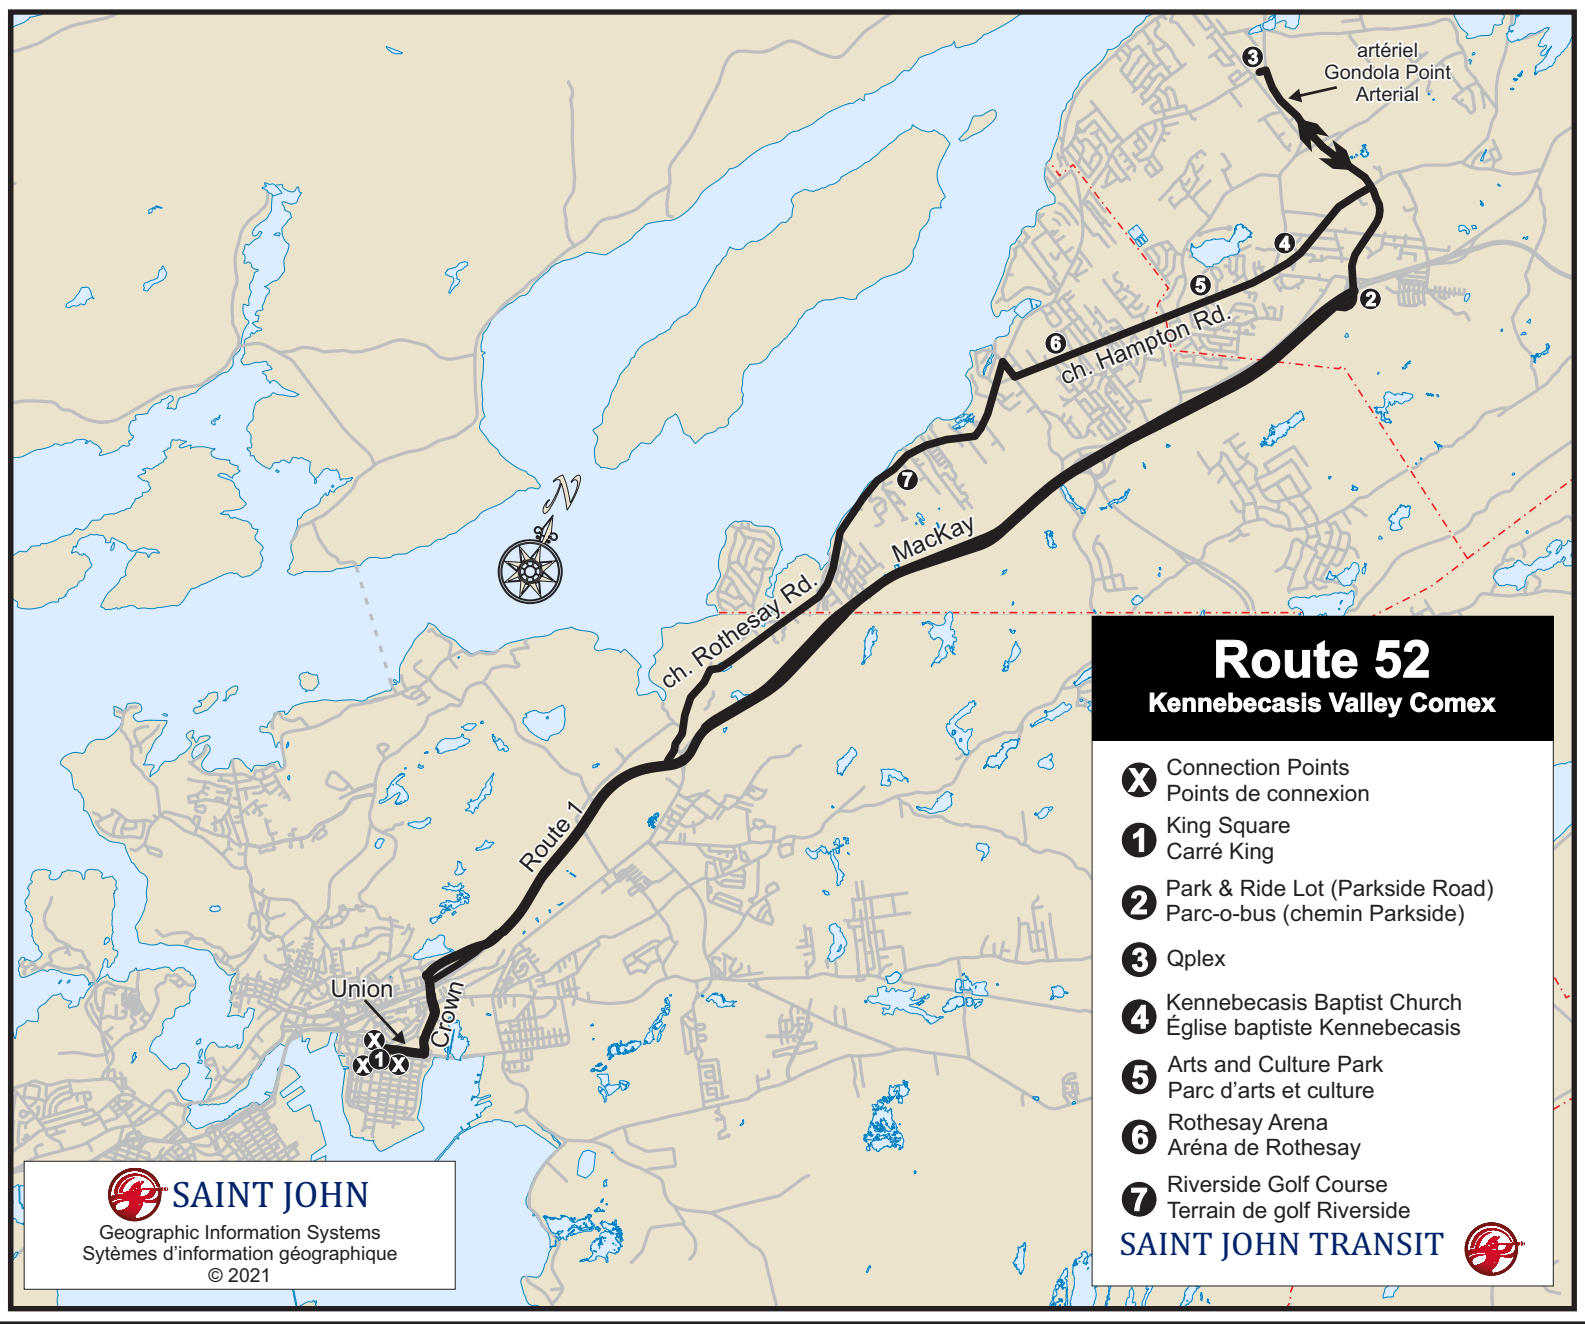

52 KV Comex

The Towns of Rothesay and Quispamsis are proud to provide the Comex bus service for residents traveling to and from Saint John.

A.M.

King's Square	Parkside Rd.	qplex	Kennebecasis Baptist Church	Arts & Culture Park	Lila Court	Sierra Ave./ Hampton Rd.	Rothesay Arena	Church St./ Gondola Point Rd.	Riveside Golf Course	Kennebecasis Park	King's Square
6:35	6:55	7:02	7:07	7:10	7:12	7:13	7:15	7:17	7:21	7:24	7:40
7:45	8:05	8:12	8:17	8:20	8:22	8:23	8:25	8:27	8:31	8:34	8:50

P.M.

King's Square	Kennebecasis Park	Riveside Golf Course	Church St./ Gondola Point Rd.	Rothesay Arena	Sierra Ave./ Hampton Rd.	Lila Court	Arts & Culture Park	Kennebecasis Baptist Church	qplex	Parkside Rd.	King's Square
4:05	4:21	4:24	4:28	4:30	4:32	4:33	4:35	4:38	4:43	4:50	5:10
5:15	5:31	5:34	5:38	5:40	5:42	5:43	5:45	5:48	5:53	6:00	6:20

Schedule effective Monday, July 5, 2021

Route 52 Kennebecasis Valley Comex

- X** Connection Points
Points de connexion
- 1** King Square
Carré King
- 2** Park & Ride Lot (Parkside Road)
Parc-o-bus (chemin Parkside)
- 3** Qplex
- 4** Kennebecasis Baptist Church
Église baptiste Kennebecasis
- 5** Arts and Culture Park
Parc d'arts et culture
- 6** Rothesay Arena
Aréna de Rothesay
- 7** Riverside Golf Course
Terrain de golf Riverside