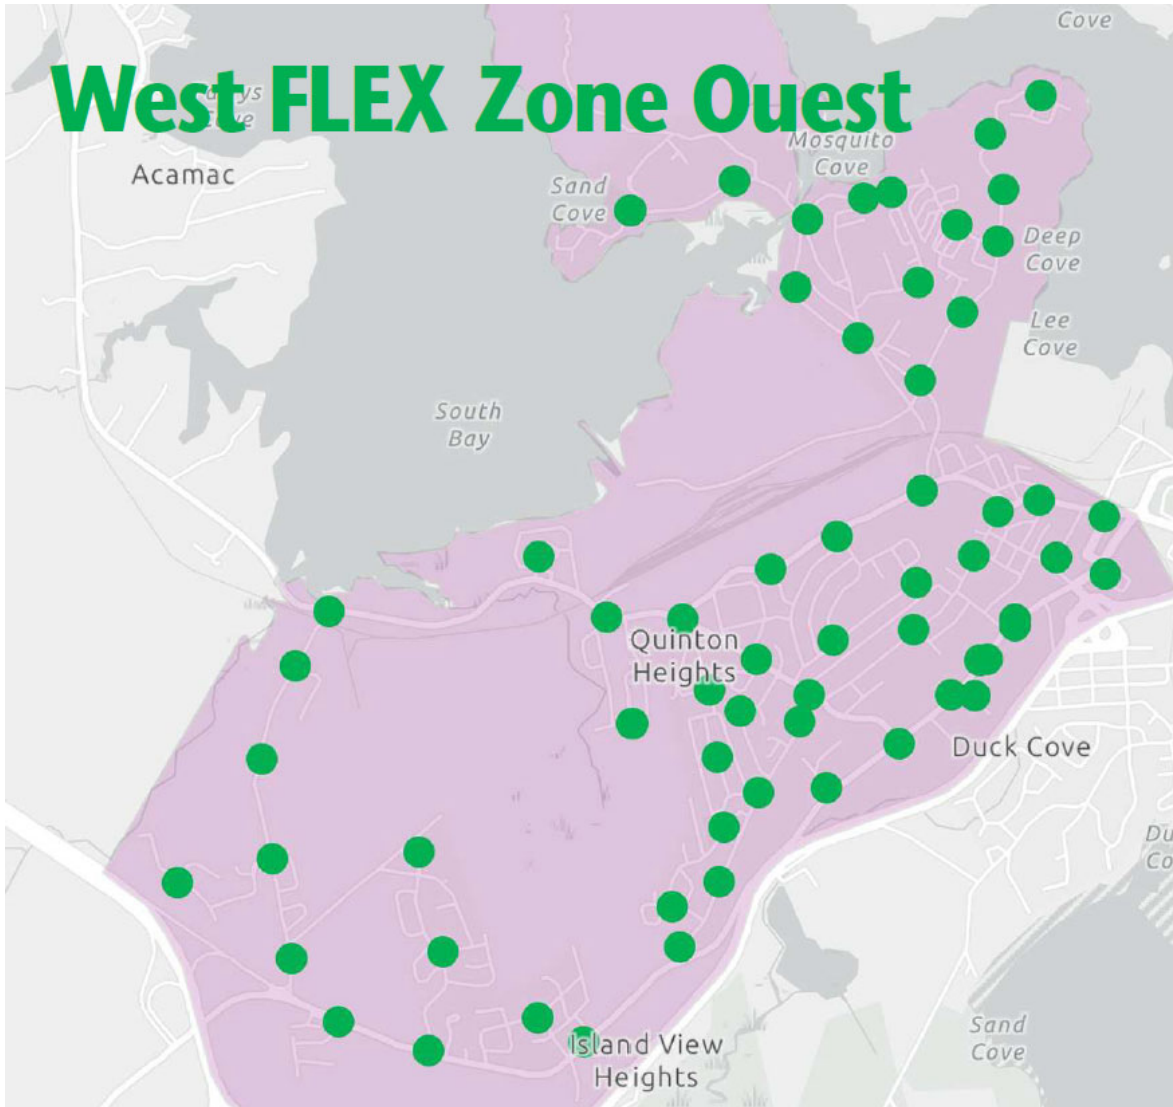

West FLEX service

Map, stop locations and stop numbers

**SAINT JOHN
TRANSIT**

West FLEX service

Map, stop locations and stop numbers

Stop Name	Number	Stop Name	Number
Anderson Lorne	BSTP 34827	Main West Walnut	BSTP 35233
Canadian Tire - Fairville	BSTP 34898	Manawagonish Hillcrest Village	BSTP 34882
Centennial Horsler	BSTP 34836	Manawagonish Orange	BSTP 34806
Central	BSTP 34829	Manawagonish Pickard	BSTP 35407
Dantes Corsica	BSTP 35420	Manawagonish 1700	BSTP 35419
Dever Hughes	BSTP 35401	Manawagonish Ambercrest	BSTP 35360
Dever Green Head	BSTP 35378	Manawagonish Bayview	BSTP 35402
Dexter Mollins	BSTP 34808	Manawagonish Coster	BSTP 34803
Dominion Park	BSTP 35399	Manawagonish Day	BSTP 35414
Dominion Park LeBlanc	BSTP 35398	Manawagonish Ridge	BSTP 34877
Downsview	BSTP 35417	Manawagonish Westgate	BSTP 35415
Downsview Westgate	BSTP 35416	Manchester Dever	BSTP 35369
Dwyer Riverhill	BSTP 34795	Manchester Manawagonish	BSTP 35366
Dwyer Balmoral	BSTP 34758	Manchester Sunset	BSTP 35367
Dwyer Russell Hill	BSTP 34756	Manchester Glenwood	BSTP 35371
Fairville Kierstead	BSTP 34903	Milford 162	BSTP 34798
Fairville 910	BSTP 34899	Milford 233	BSTP 34796
Fairville Blvd Plaza Avenue	BSTP 34900	Milford Allison	BSTP 35406
Fairville Blvd Plaza Avenue	BSTP 34901	Milford Kingsville	BSTP 34764
Fairville Linton	BSTP 34905	Milford Violet	BSTP 35404
Gault 340	BSTP 35412	Porter Hawkes	BSTP 35408
Gault 70	BSTP 35413	Ready	BSTP 35400
Gault Bay	BSTP 35409	Ridge Row Lewelyn	BSTP 35418
Gault Hayes	BSTP 35410	Ridgewood	BSTP 34909
Gault Valentine	BSTP 35411	Riverhill	BSTP 35397
Green Head 468	BSTP 34793	Scotiaview	BSTP 35403
Green Head Milford	BSTP 34779	Westwind	BSTP 34897
Green Head Balmoral	BSTP 34752	Westwind Place	BSTP 34896
Greendale Mollins	BSTP 35374		
Greendale Dever	BSTP 35376		
Harding West	BSTP 34461		
Horsler Hillcrest	BSTP 35238		
Kingsville Violet	BSTP 34761		
Lancaster Mall	BSTP 34463		