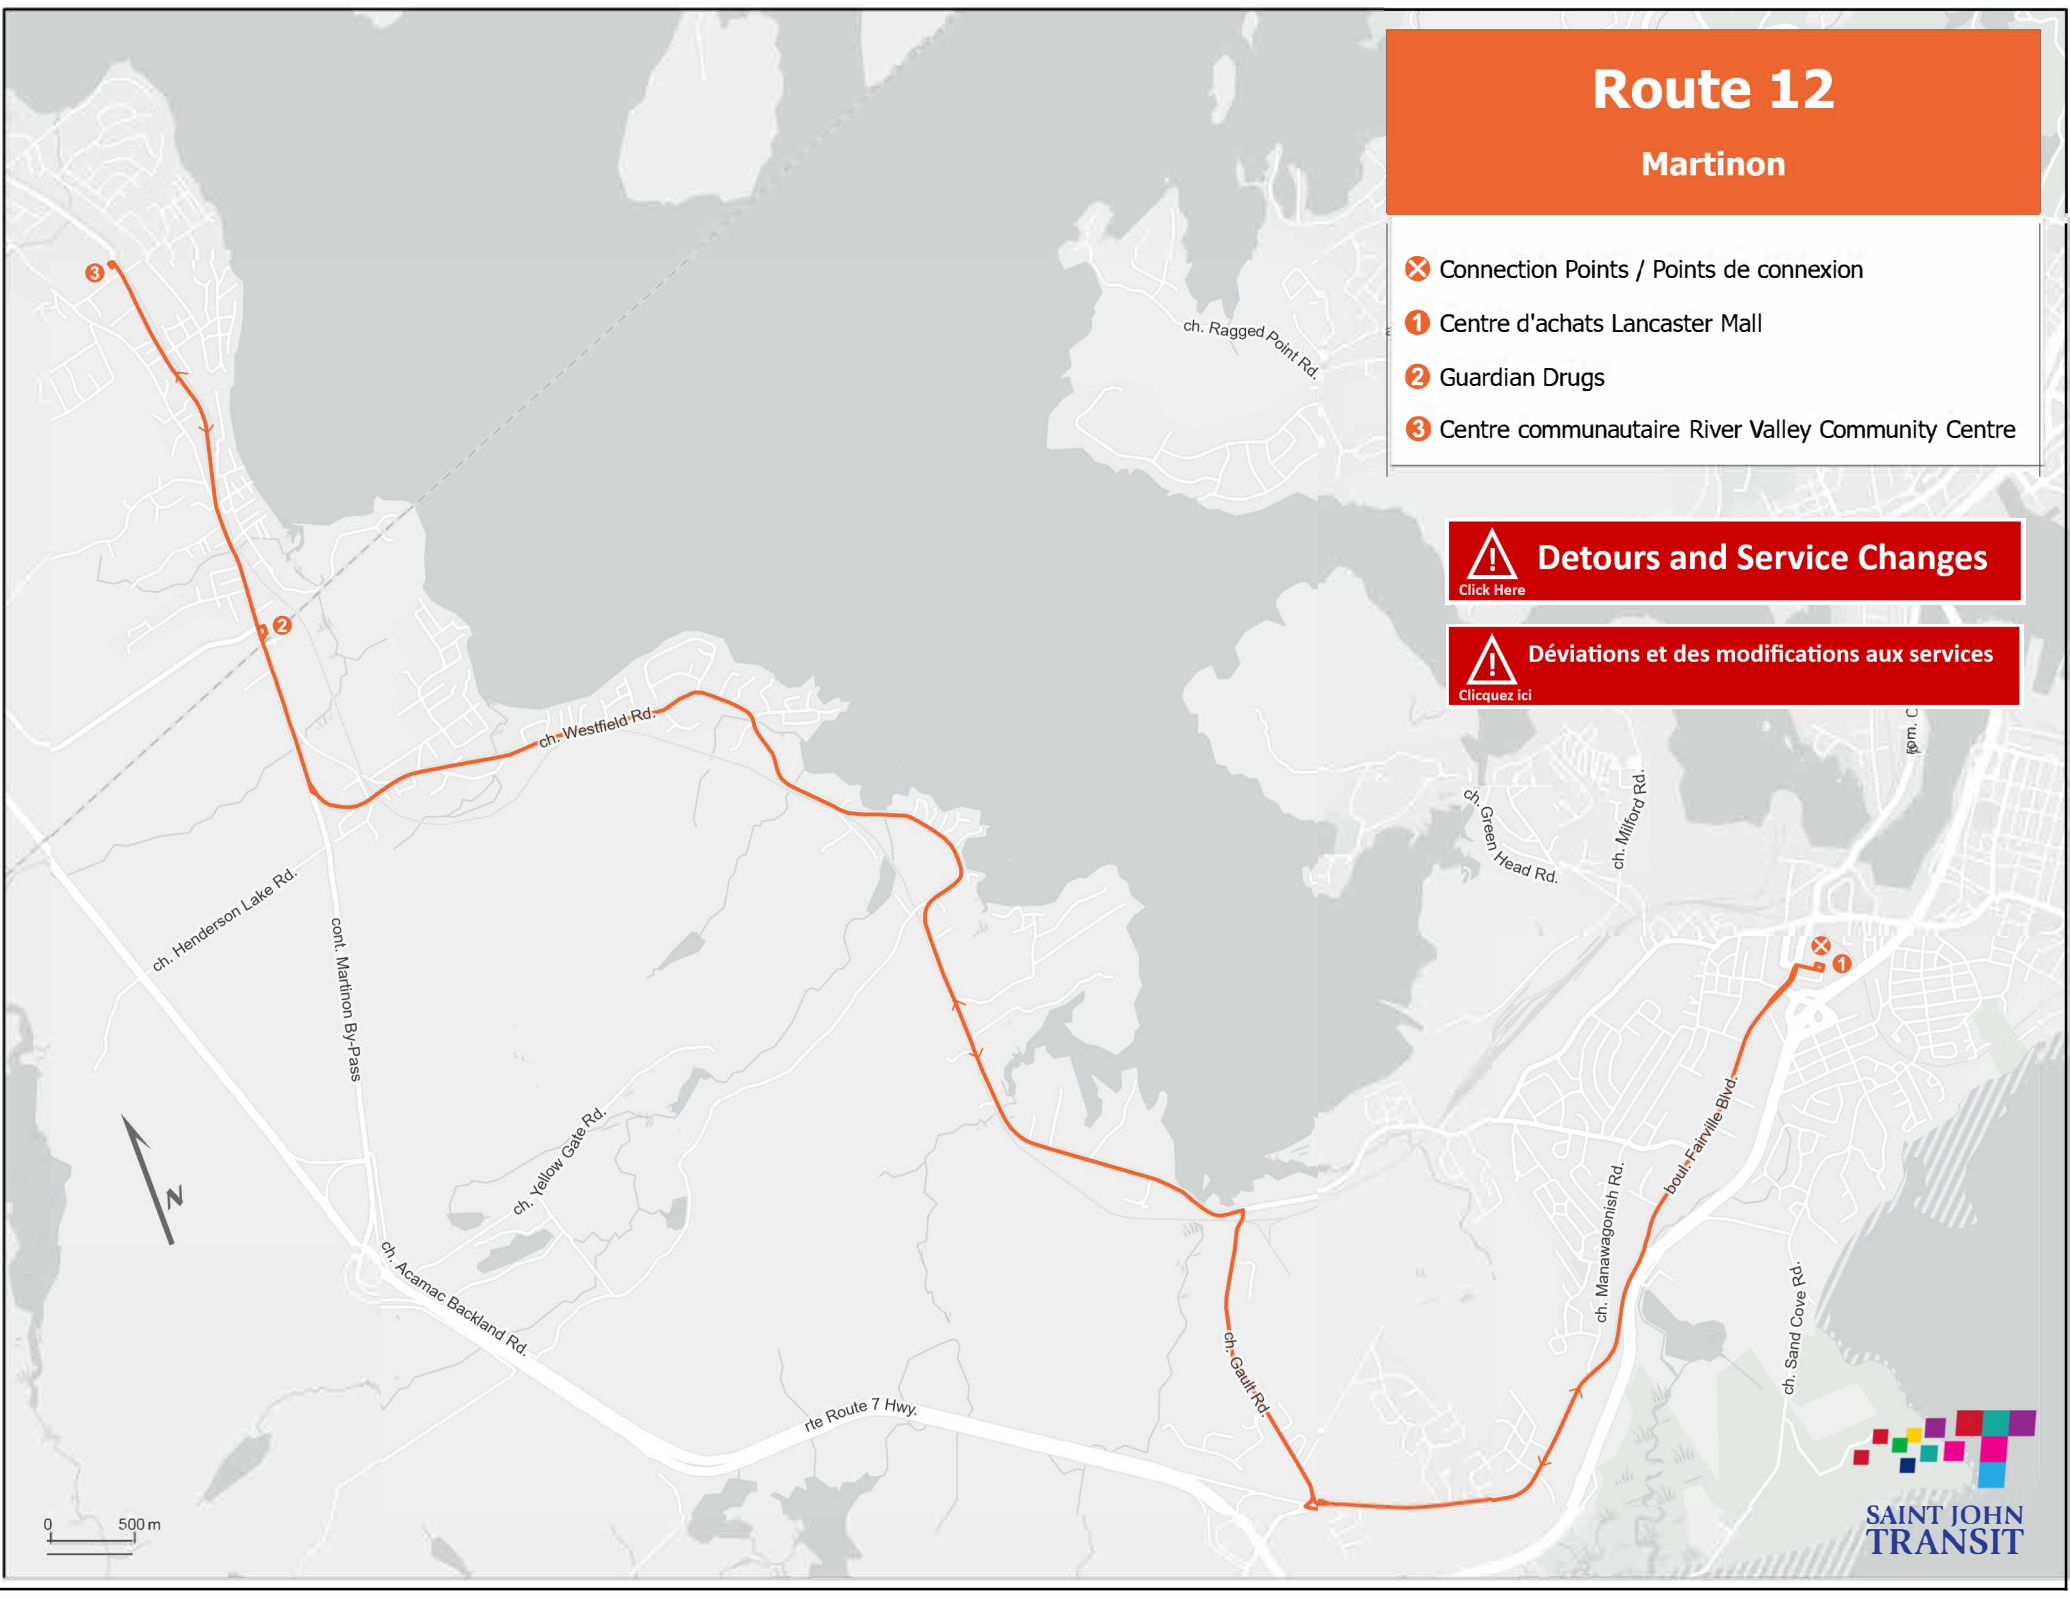

Route 12

Martinon

- ✕ Connection Points / Points de connexion
- ① Centre d'achats Lancaster Mall
- ② Guardian Drugs
- ③ Centre communautaire River Valley Community Centre

 **Detours and Service Changes**
[Click Here](#)

 **Déviations et des modifications aux services**
[Cliquez ici](#)

12

Martinon

**Monday to Friday / Du lundi au vendredi
Lancaster Mall to River Valley Arena**

	Centre d'achats Lancaster Mall	Gault / Bay	Westfield / Belmont	Guardian Drugs	River Valley Arena
AM	6:40	6:48	6:55	7:00	7:05
	7:40	7:48	7:55	8:00	8:05
	8:40	8:48	8:55	9:00	9:05
PM	12:25	12:34	12:42	12:48	12:55
	4:40	4:49	4:57	5:03	5:10
	5:40	5:49	5:57	6:03	6:10

**Monday to Friday / Du lundi au vendredi
River Valley Arena to Lancaster Mall**

	River Valley Arena	109 River Valley Drive	Westfield / Belmont	Gault / Bay	Centre d'achats Lancaster Mall
AM	7:05	7:12	7:17	7:26	7:35
	8:05	8:12	8:17	8:26	8:35
	9:05	9:12	9:17	9:26	9:35
PM	12:55	1:00	1:05	1:13	1:20
	5:10	5:15	5:20	5:28	5:35
	6:10	6:15	6:20	6:28	6:35