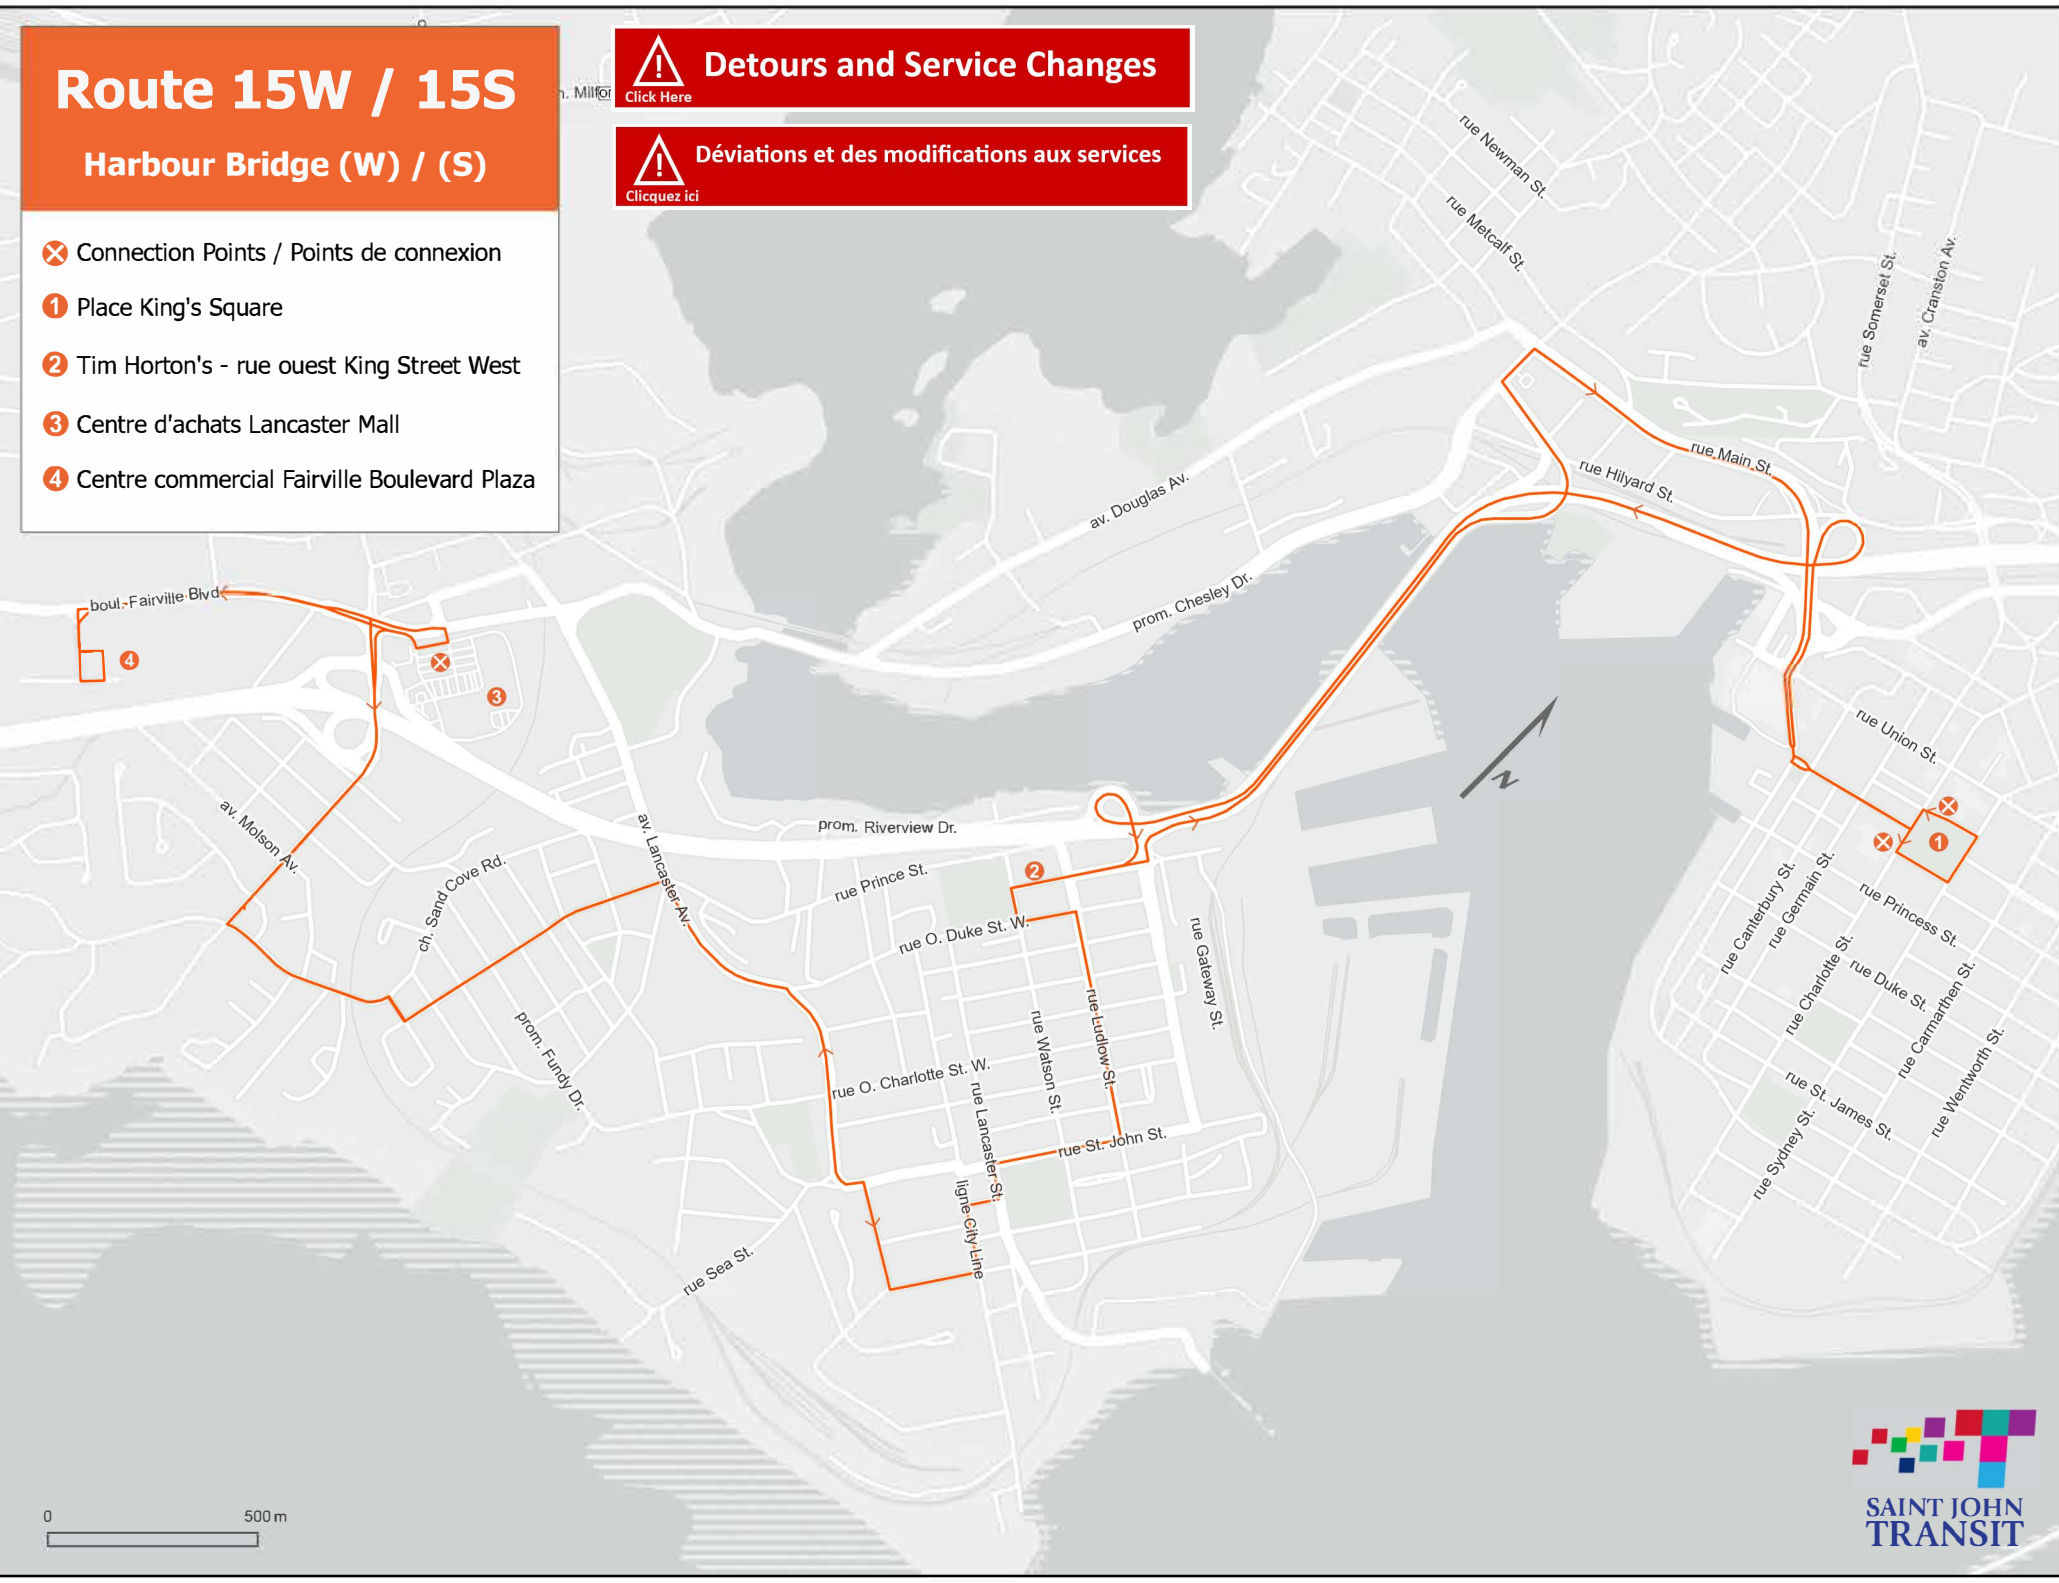

# Route 15W / 15S

## Harbour Bridge (W) / (S)

- ✕ Connection Points / Points de connexion
- ① Place King's Square
- ② Tim Horton's - rue ouest King Street West
- ③ Centre d'achats Lancaster Mall
- ④ Centre commercial Fairville Boulevard Plaza

Detours and Service Changes

Déviations et des modifications aux services

Cliquez ici

Click Here

## Harbour Bridge Fairville Blvd. Plaza

**Monday to Friday / Du lundi au vendredi**  
King's Square to Lancaster Mall / Fairville Blvd. Plaza

	Place King's Square	Main / Lansdowne	King St. West / Ludlow	Lancaster / Dunn	Centre d'achats Lancaster Mall	Centre Commerical Fairville Blvd Plaza
<b>AM</b>	6:20	6:25	6:30	6:35	6:40	6:45
	6:50	6:55	7:00	7:05	7:10	7:15
	7:20	7:25	7:30	7:35	7:40	7:45
	7:50	7:55	8:00	8:05	8:10	8:15
	8:20	8:25	8:30	8:35	8:40	8:45
	8:50	8:55	9:00	9:05	9:10	9:15
	9:20	9:25	9:30	9:35	9:40	9:45
	9:50	9:55	10:00	10:05	10:10	10:15
	10:20	10:25	10:30	10:35	10:40	10:45
	10:50	10:55	11:00	11:05	11:10	11:15
	11:20	11:25	11:30	11:35	11:40	11:45
	11:50	11:55	12:00	12:05	12:10	12:15
<b>PM</b>	12:20	12:25	12:30	12:35	12:40	12:45
	12:50	12:55	1:00	1:05	1:10	1:15
	1:20	1:25	1:30	1:35	1:40	1:45
	1:50	1:55	2:00	2:05	2:10	2:15
	2:20	2:25	2:30	2:35	2:40	2:45
	2:50	2:55	3:00	3:05	3:10	3:15
	3:20	3:25	3:30	3:35	3:40	3:45
	3:50	3:55	4:00	4:05	4:10	4:15
	4:20	4:25	4:30	4:35	4:40	4:45
	4:50	4:55	5:00	5:05	5:10	5:15
	5:20	5:25	5:30	5:35	5:40	5:45
	5:50	5:55	6:00	6:05	6:10	6:15
	6:20	6:25	6:30	6:35	6:40	6:45
	7:20	7:25	7:30	7:35	7:40	7:45
	8:20	8:25	8:30	8:35	8:40	8:45
	9:20	9:25	9:30	9:35	9:40	9:45
	10:20	10:25	10:30	10:35	10:40	10:45