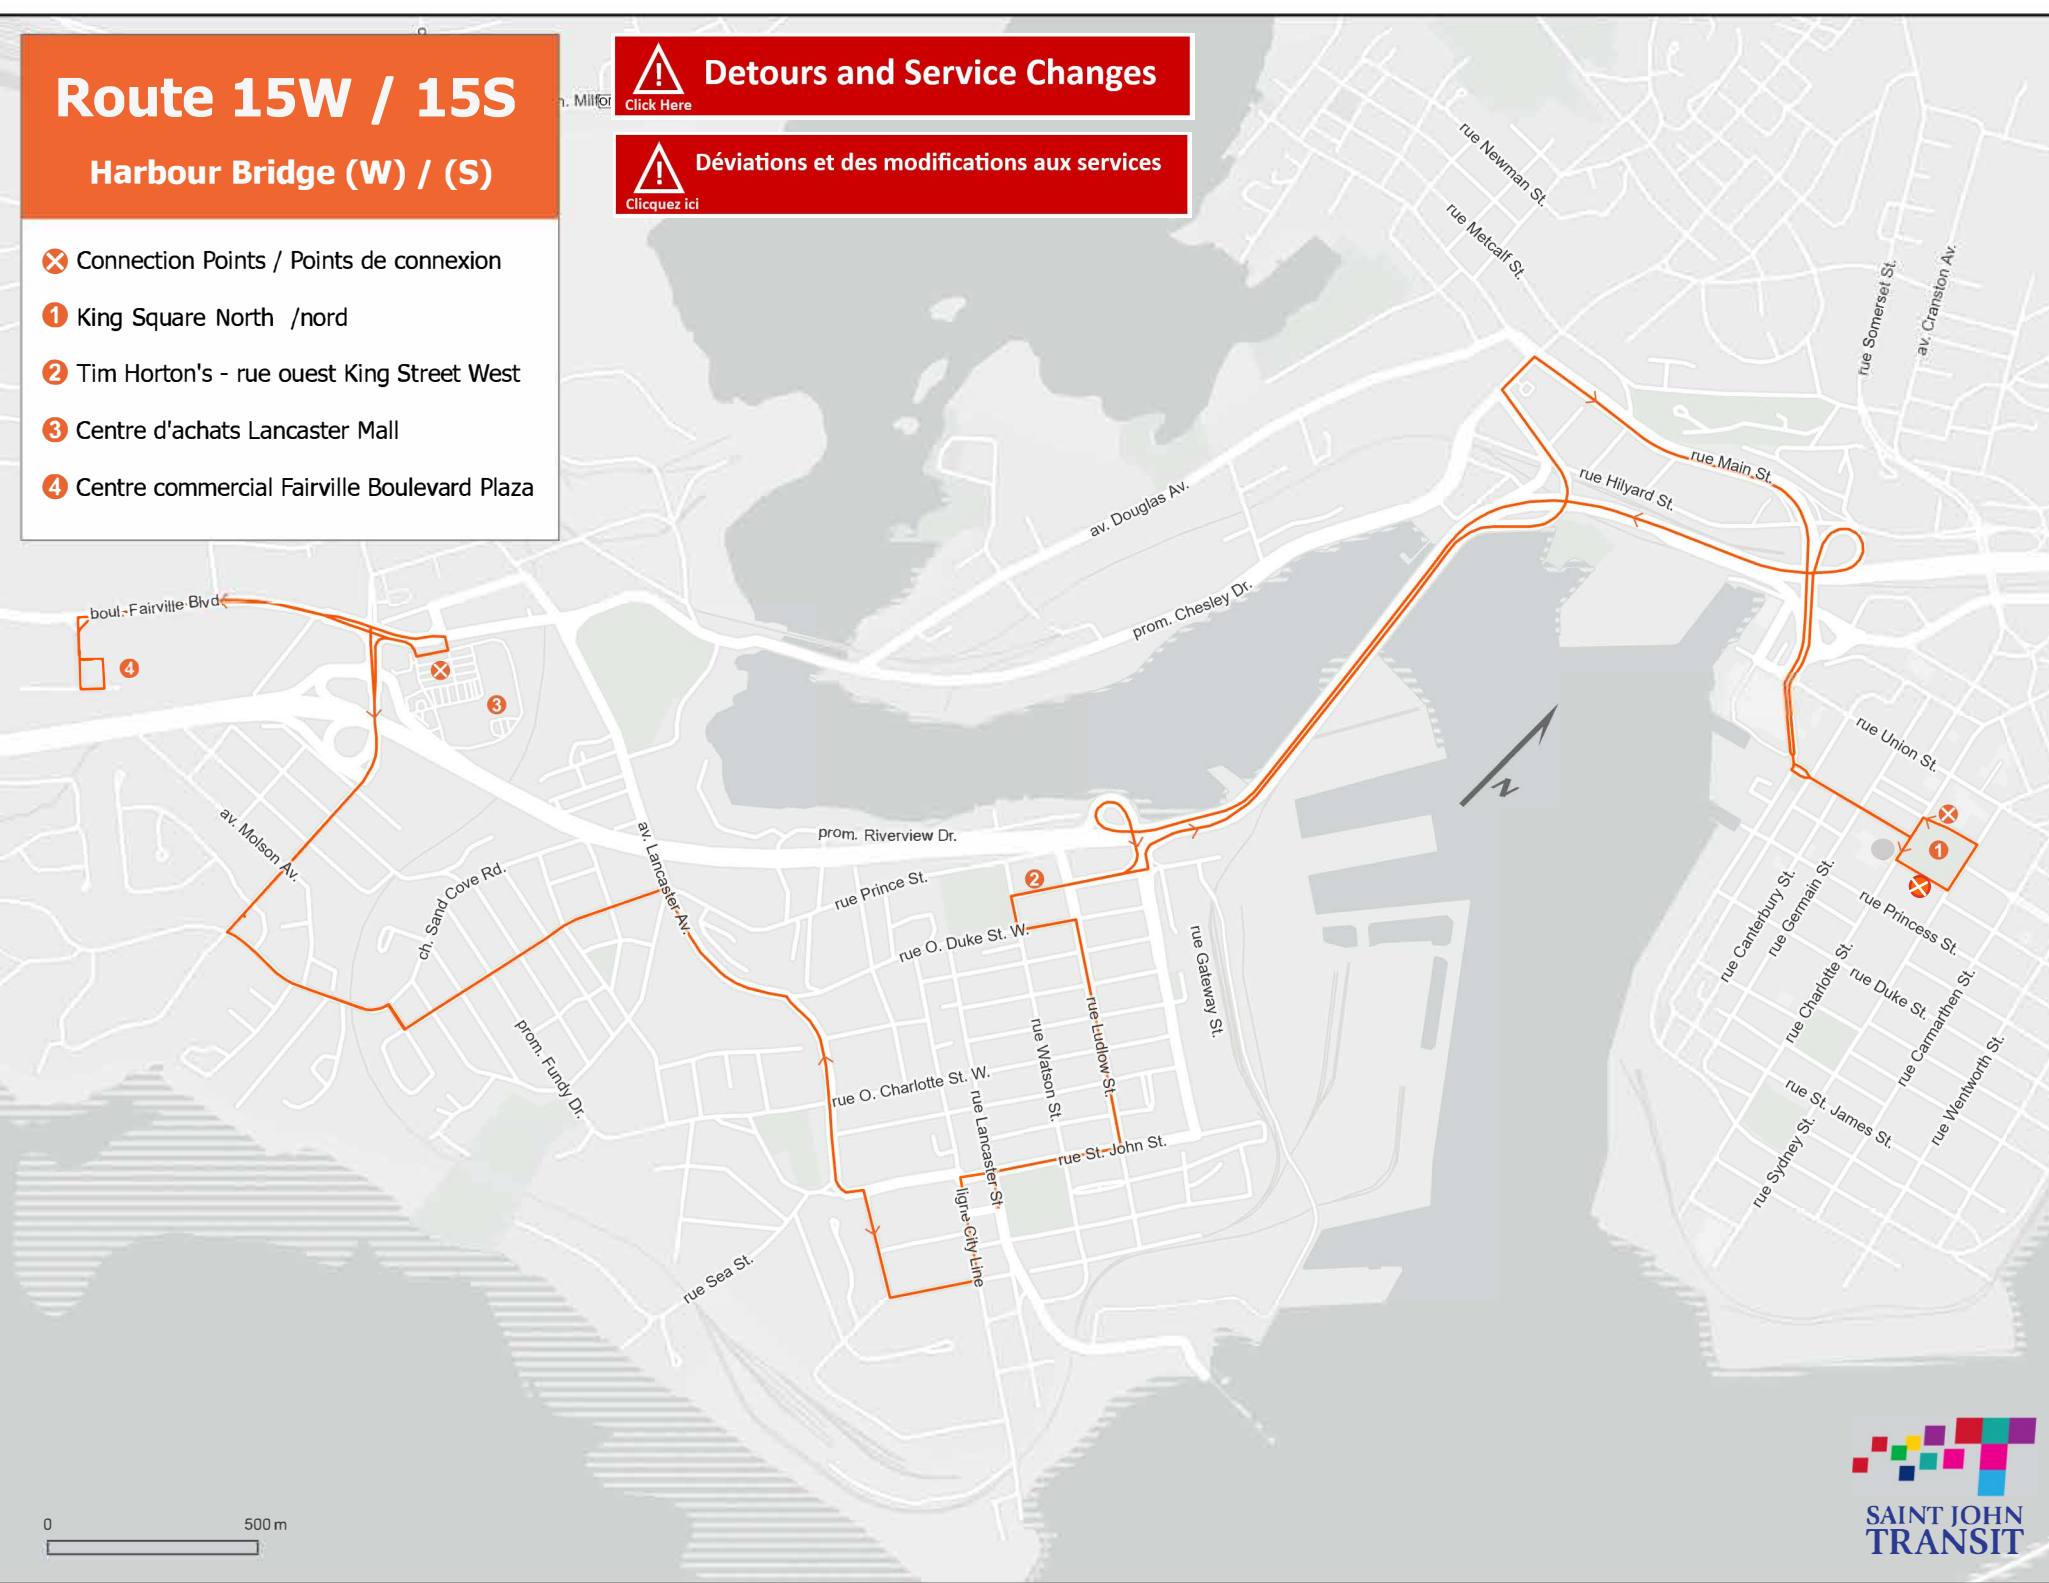

Route 15W / 15S

Harbour Bridge (W) / (S)

- ✕ Connection Points / Points de connexion
- ① King Square North / nord
- ② Tim Horton's - rue ouest King Street West
- ③ Centre d'achats Lancaster Mall
- ④ Centre commercial Fairville Boulevard Plaza

Detours and Service Changes

Déviations et des modifications aux services

Cliquez ici

Click Here

0 500 m

15W

**Harbour Bridge
Fairville Blvd. Plaza**

**Monday to Friday / Du lundi au vendredi
King's Square to Lancaster Mall / Fairville Blvd. Plaza**

15S

Harbour Bridge

**Monday to Friday / Du lundi au vendredi
Fairville Blvd. Plaza/Lancaster Mall to King's Square**

Centre Commerical Fairville Blvd Plaza	Centre d'achats Lancaster Mall	Lancaster / Dunn	King St. West / Ludlow	Place 400	King Square South / sud
	6:20	6:25	6:30	6:35	6:40
6:45	6:50	6:55	7:00	7:05	7:10
7:15	7:20	7:25	7:30	7:35	7:40
7:45	7:50	7:55	8:00	8:05	8:10
8:15	8:20	8:25	8:30	8:35	8:40
8:45	8:50	8:55	9:00	9:05	9:10
9:15	9:20	9:25	9:30	9:35	9:40
9:45	9:50	9:55	10:00	10:05	10:10
10:15	10:20	10:25	10:30	10:35	10:40
10:45	10:50	10:55	11:00	11:05	11:10
11:15	11:20	11:25	11:30	11:35	11:40
11:45	11:50	11:55	12:00	12:05	12:10
12:15	12:20	12:25	12:30	12:35	12:40
12:45	12:50	12:55	1:00	1:05	1:10
1:15	1:20	1:25	1:30	1:35	1:40
1:45	1:50	1:55	2:00	2:05	2:10
2:15	2:20	2:25	2:30	2:35	2:40
2:45	2:50	2:55	3:00	3:05	3:10
3:15	3:20	3:25	3:30	3:35	3:40
3:45	3:50	3:55	4:00	4:05	4:10
4:15	4:20	4:25	4:30	4:35	4:40
4:45	4:50	4:55	5:00	5:05	5:10
5:15	5:20	5:25	5:30	5:35	5:40
5:45	5:50	5:55	6:00	6:05	6:10
6:15	6:20	6:25	6:30	6:35	6:40
6:45	6:50	6:55	7:00	7:05	7:10
7:45	7:50	7:55	8:00	8:05	8:10
8:45	8:50	8:55	9:00	9:05	9:10
9:45	9:50	9:55	10:00	10:05	10:10
10:45	10:50	10:55	11:00	11:05	11:10