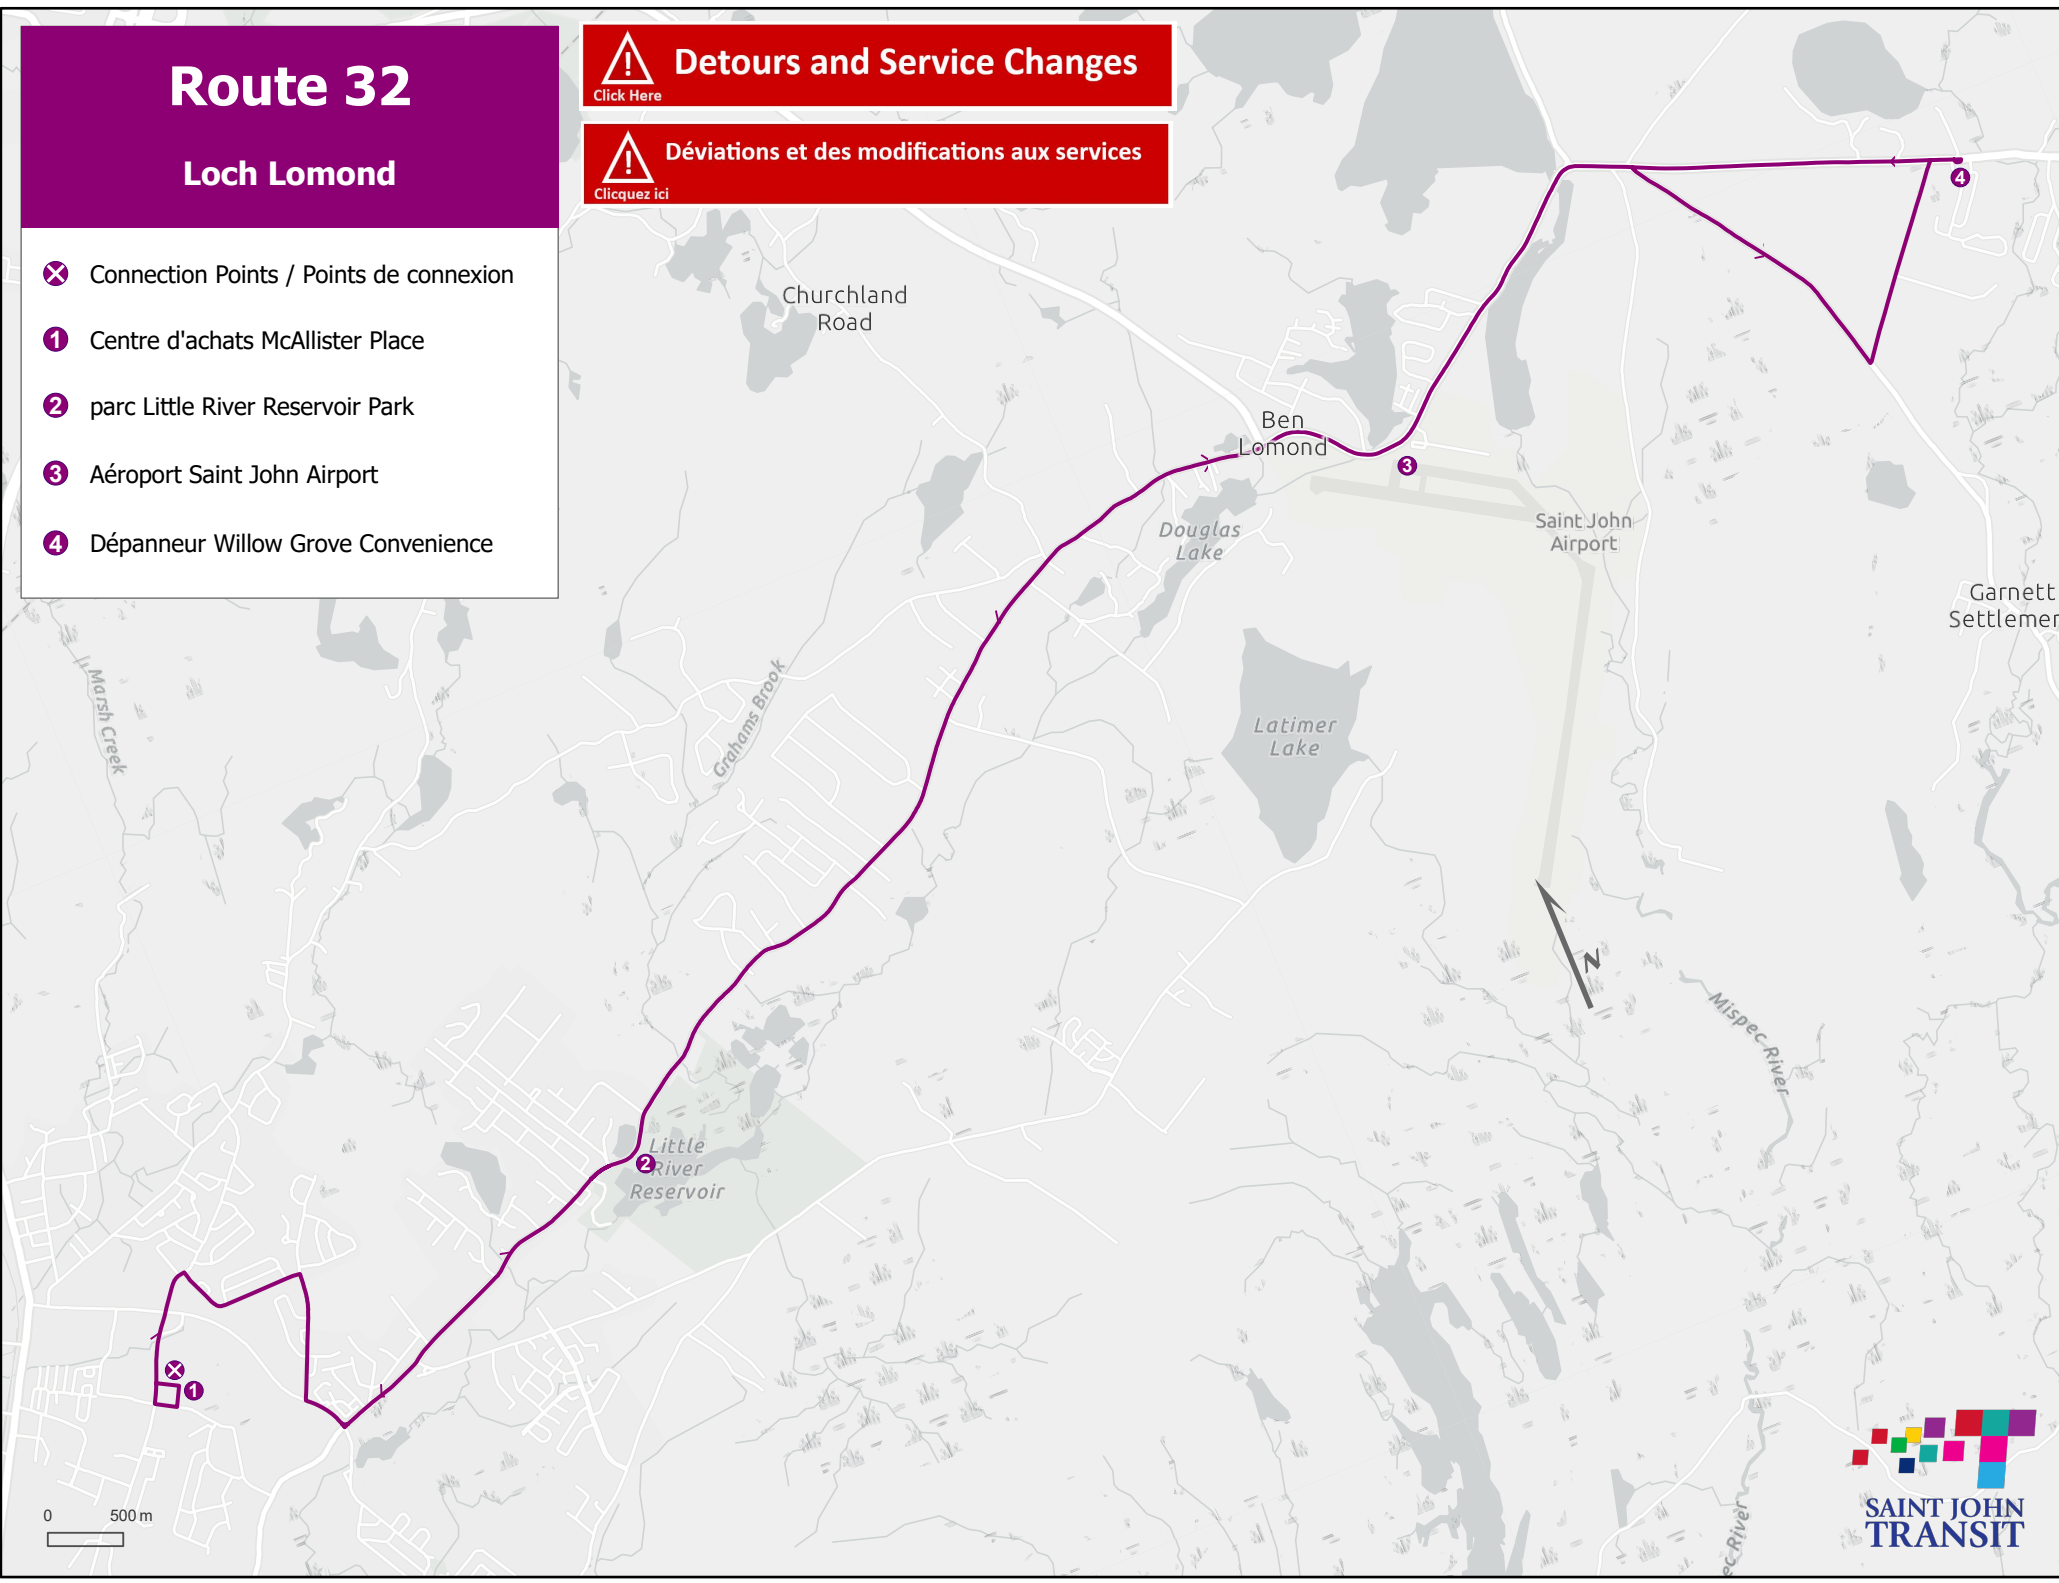

② parc Little River Reservoir Park

③ Aéroport Saint John Airport

④ Dépanneur Willow Grove Convenience

0 500 m

SAINT JOHN
TRANSIT

32

Loch Lomond / Airport

Monday to Friday / Du lundi au vendredi
McAllister Place to Willow Grove

	Centre d'achats McAllister Place	Mountain / Mountain View	Loch Lomond / Hickey	Saint John Airport	Willow Grove Convenience Store
AM	7:00	7:05	7:10	7:25	7:30
	8:00	8:05	8:10	8:25	8:30
	11:00	11:05	11:10	11:25	11:30
PM	4:00	4:05	4:10	4:25	4:30
	5:00	5:05	5:10	5:25	5:30

Monday to Friday / Du lundi au vendredi
Willow Grove to McAllister Place

	Willow Grove Convenience Store	Saint John Airport	Loch Lomond / Hickey	Mountain / Mountain View	Centre d'achats McAllister Place
AM	7:30	7:35	7:50	7:55	8:00
	8:30	8:35	8:50	8:55	9:00
	11:30	11:35	11:50	11:55	12:00
PM	4:30	4:35	4:50	4:55	5:00
	5:30	5:35	5:50	5:55	6:00

Weekday service only.
Service en semaine offert du lundi au vendredi uniquement.

Effective September 2024.
À partir du septembre 2024.