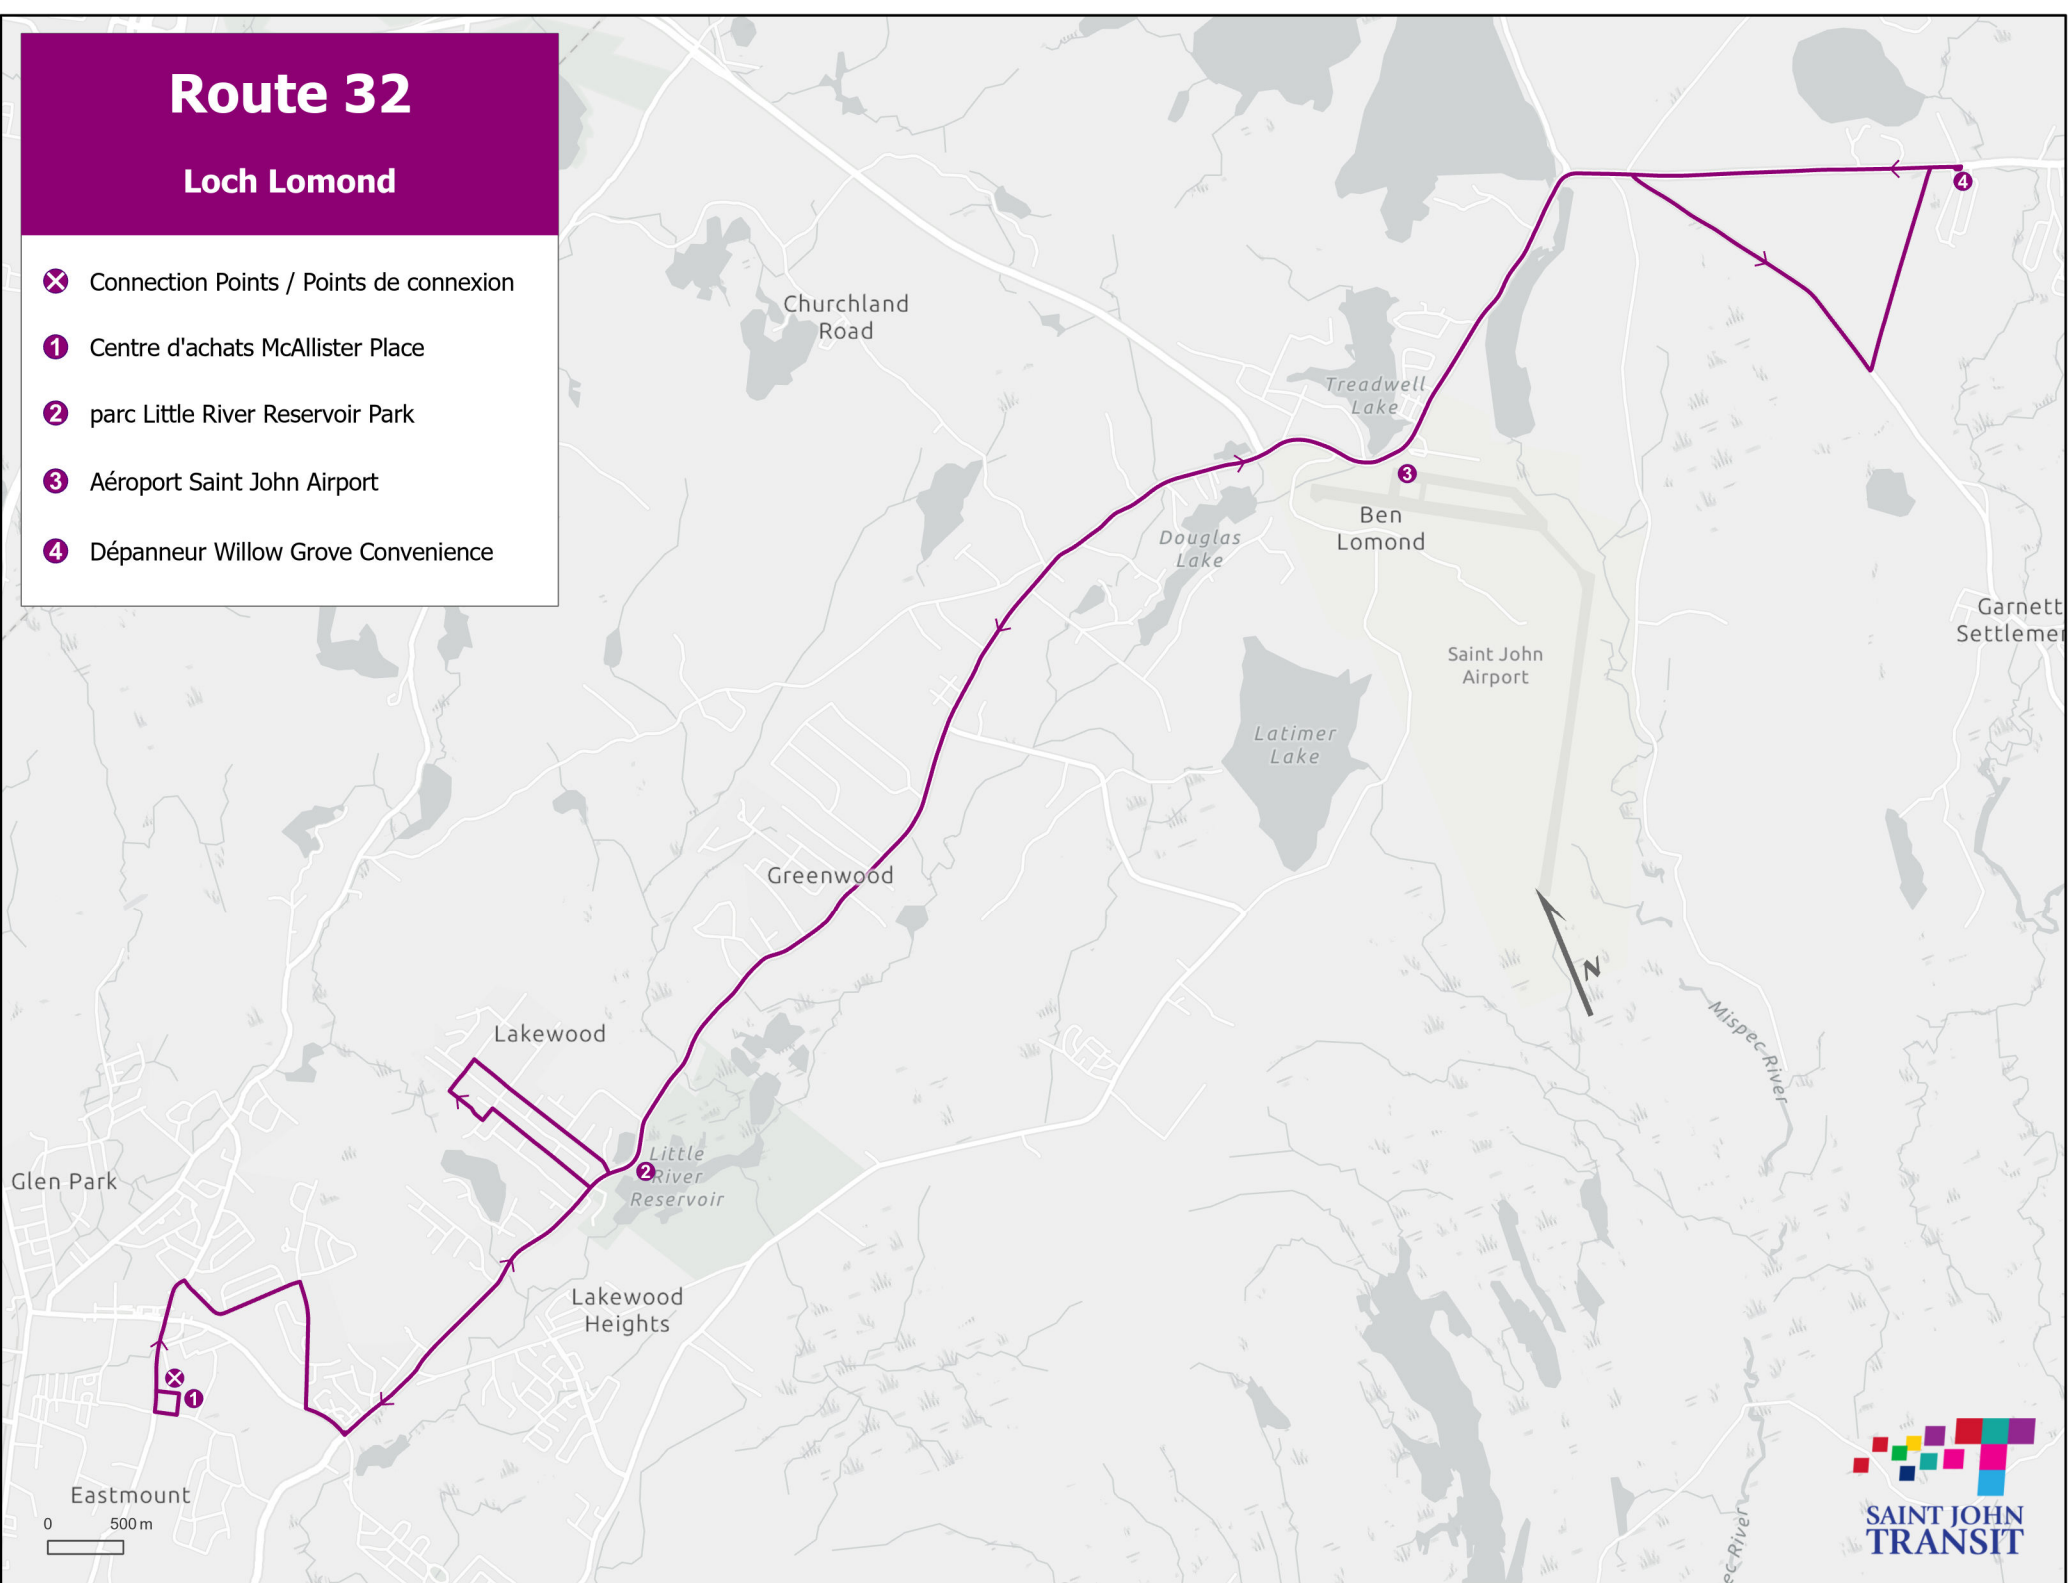

# Route 32

## Loch Lomond

⊗ Connection Points / Points de connexion

① Centre d'achats McAllister Place

② parc Little River Reservoir Park

③ Aéroport Saint John Airport

④ Dépanneur Willow Grove Convenience

**32**
**Loch Lomond / Airport\***

Monday to Friday / Du lundi au vendredi  
McAllister Place to Willow Grove

	Centre d'achats McAllister Place	Mountain / Mountain View	Loch Lomond / Hickey	Willie / Lakeview	Saint John Airport	Willow Grove Convenience Store
<b>AM</b>	7:00	7:05	7:10	7:15	7:25	7:30
	8:00	8:05	8:10	8:15	8:25	8:30
	11:00	11:05	11:10	11:15	11:25	11:30
<b>PM</b>	4:00	4:05	4:10	4:15	4:25	4:30
	5:00	5:05	5:10	5:15	5:25	5:30

Monday to Friday / Du lundi au vendredi  
Willow Grove to McAllister Place

	Willow Grove Convenience Store	Saint John Airport	Willie / Lakeview	Loch Lomond / Hickey	Mountain / Mountain View	Centre d'achats McAllister Place
<b>AM</b>	7:30	7:35	7:45	7:50	7:55	8:00
	8:30	8:35	8:45	8:50	8:55	9:00
	11:30	11:35	11:45	11:50	11:55	12:00
<b>PM</b>	4:30	4:35	4:45	4:50	4:55	5:00
	5:30	5:35	5:45	5:50	5:55	6:00