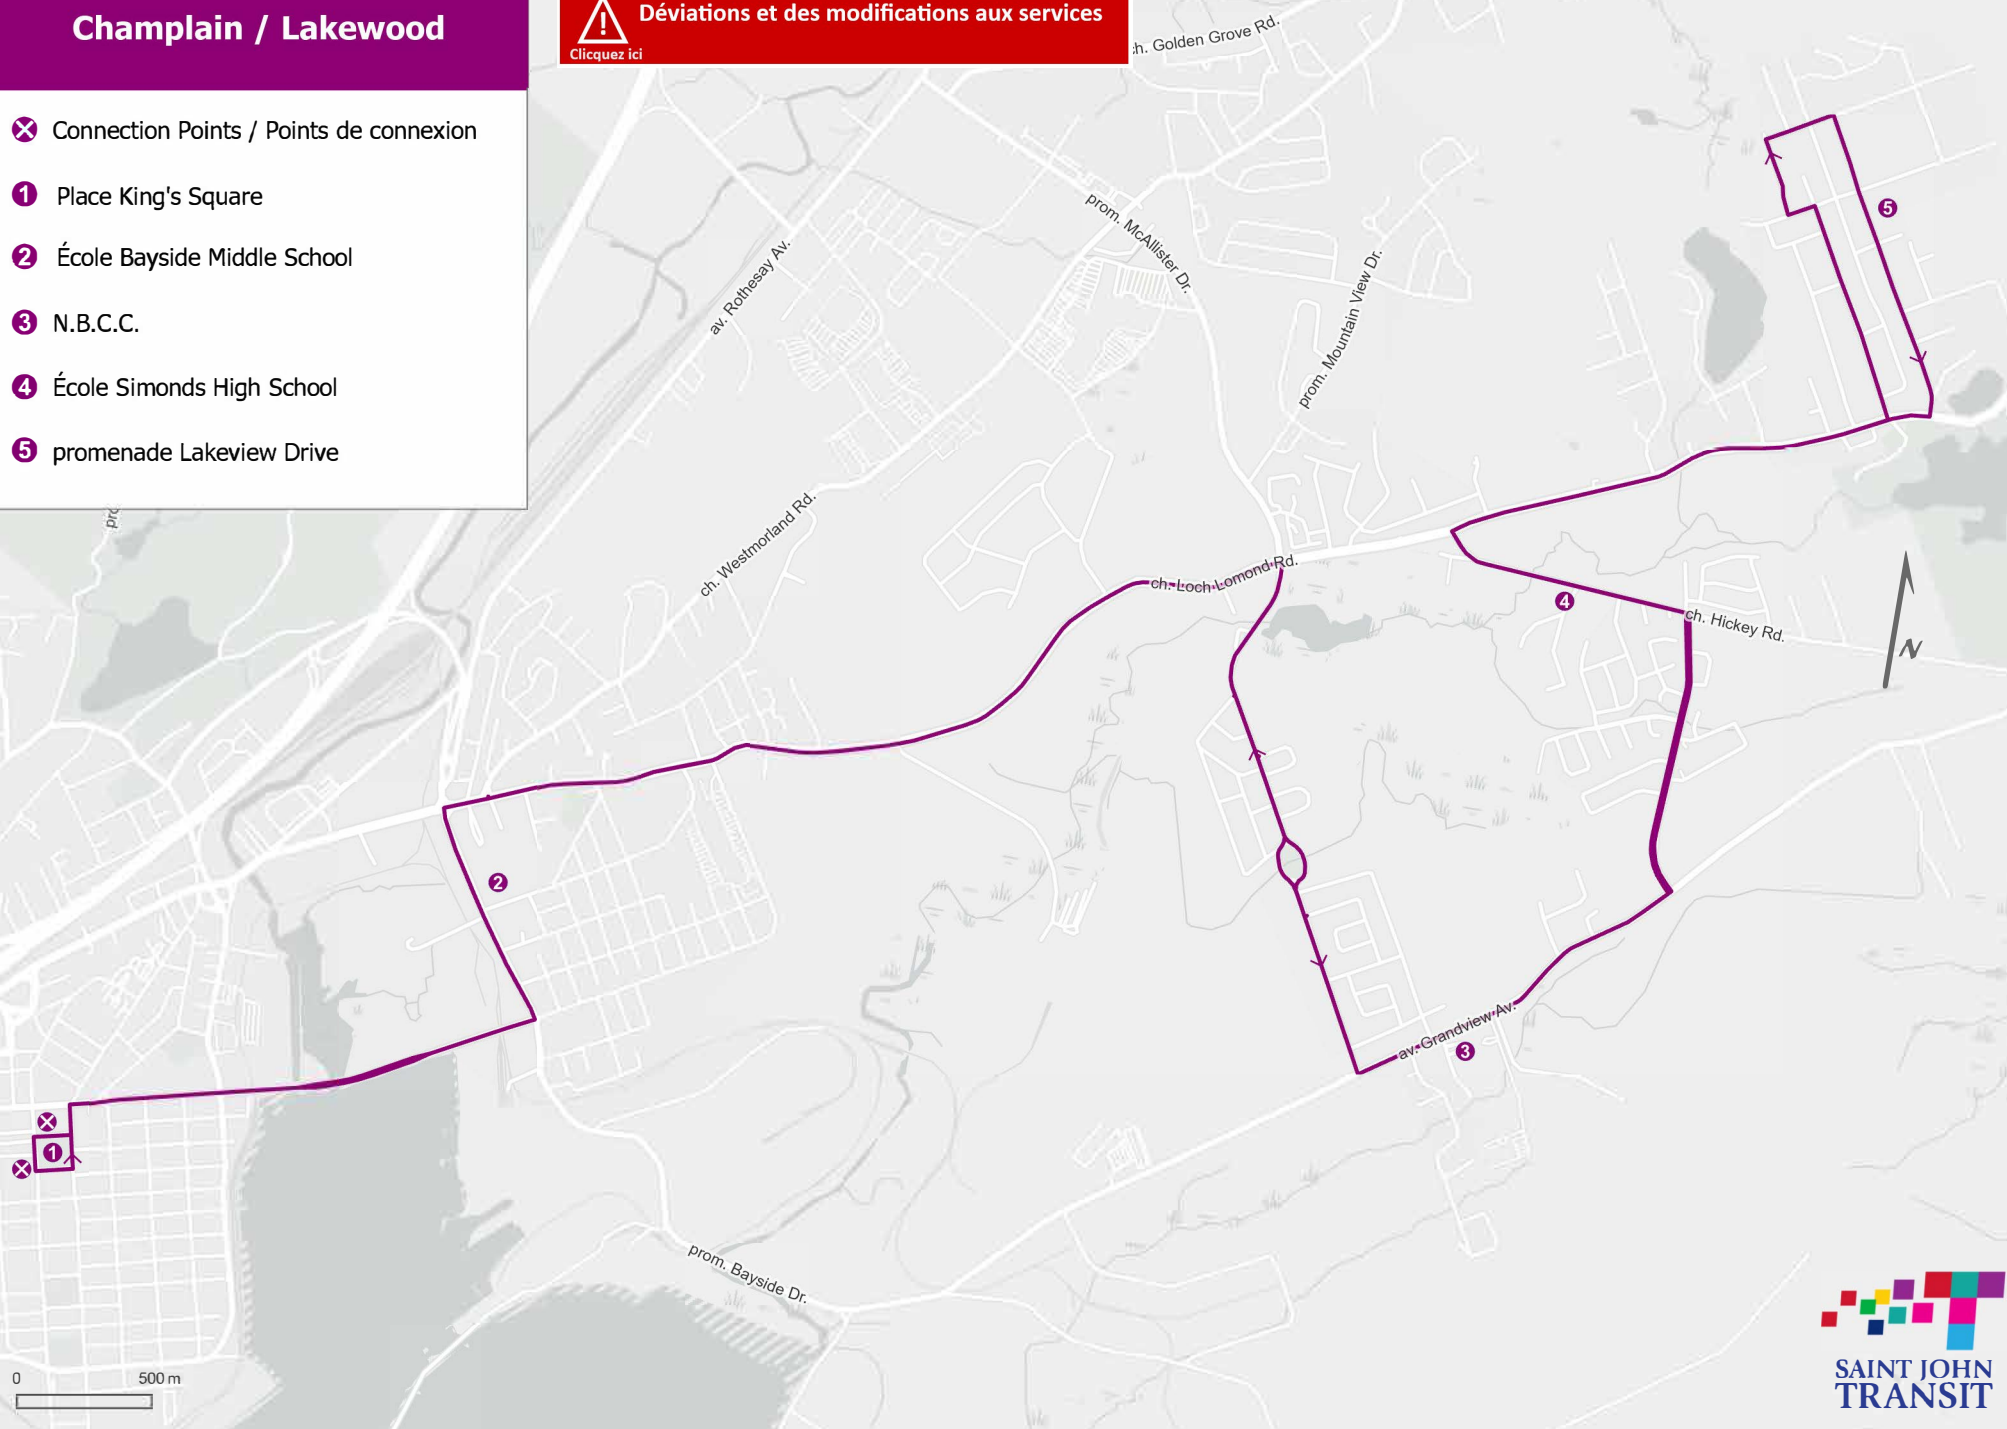

Route 33

Champlain / Lakewood

 **Detours and Service Changes**
Click Here

 **Déviations et des modifications aux services**
Cliquez ici

✕ Connection Points / Points de connexion

- 1 Place King's Square
- 2 École Bayside Middle School
- 3 N.B.C.C.
- 4 École Simonds High School
- 5 promenade Lakeview Drive

33

Champlain / Lakewood

Monday to Friday / lundi au vendredi
King's Square to Lakewood Heights

	Place King's Square	Bayside / Causeway	Loch Lomond / Champlain	NBCC	Heather Way / Hickey	Willie / Lakeview
AM	6:50	6:55	7:00	7:05	7:08	7:15
	7:50	7:55	8:00	8:05	8:08	8:15
	8:50	8:55	9:00	9:05	9:08	9:15

PM						
	3:50	3:55	4:00	4:05	4:08	4:15
	4:50	4:55	5:00	5:05	5:08	5:15
	5:50	5:55	6:00	6:05	6:08	6:15

Monday to Friday / lundi au vendredi
Lakewood Heights to King's Square

	Willie / Lakeview	Heather Way / Hickey	NBCC	Loch Lomond / Champlain	Bayside / Causeway	Place King's Square
AM	7:15	7:22	7:25	7:31	7:39	7:45
	8:15	8:22	8:25	8:31	8:39	8:45

PM	3:15	3:22	3:25	3:31	3:39	3:45
	4:15	4:22	4:25	4:31	4:39	4:45
	5:15	5:22	5:25	5:31	5:39	5:45

Weekday service only.

Service en semaine offert du lundi au vendredi uniquement.

*Effective September 2024

*À partir du septembre 2024