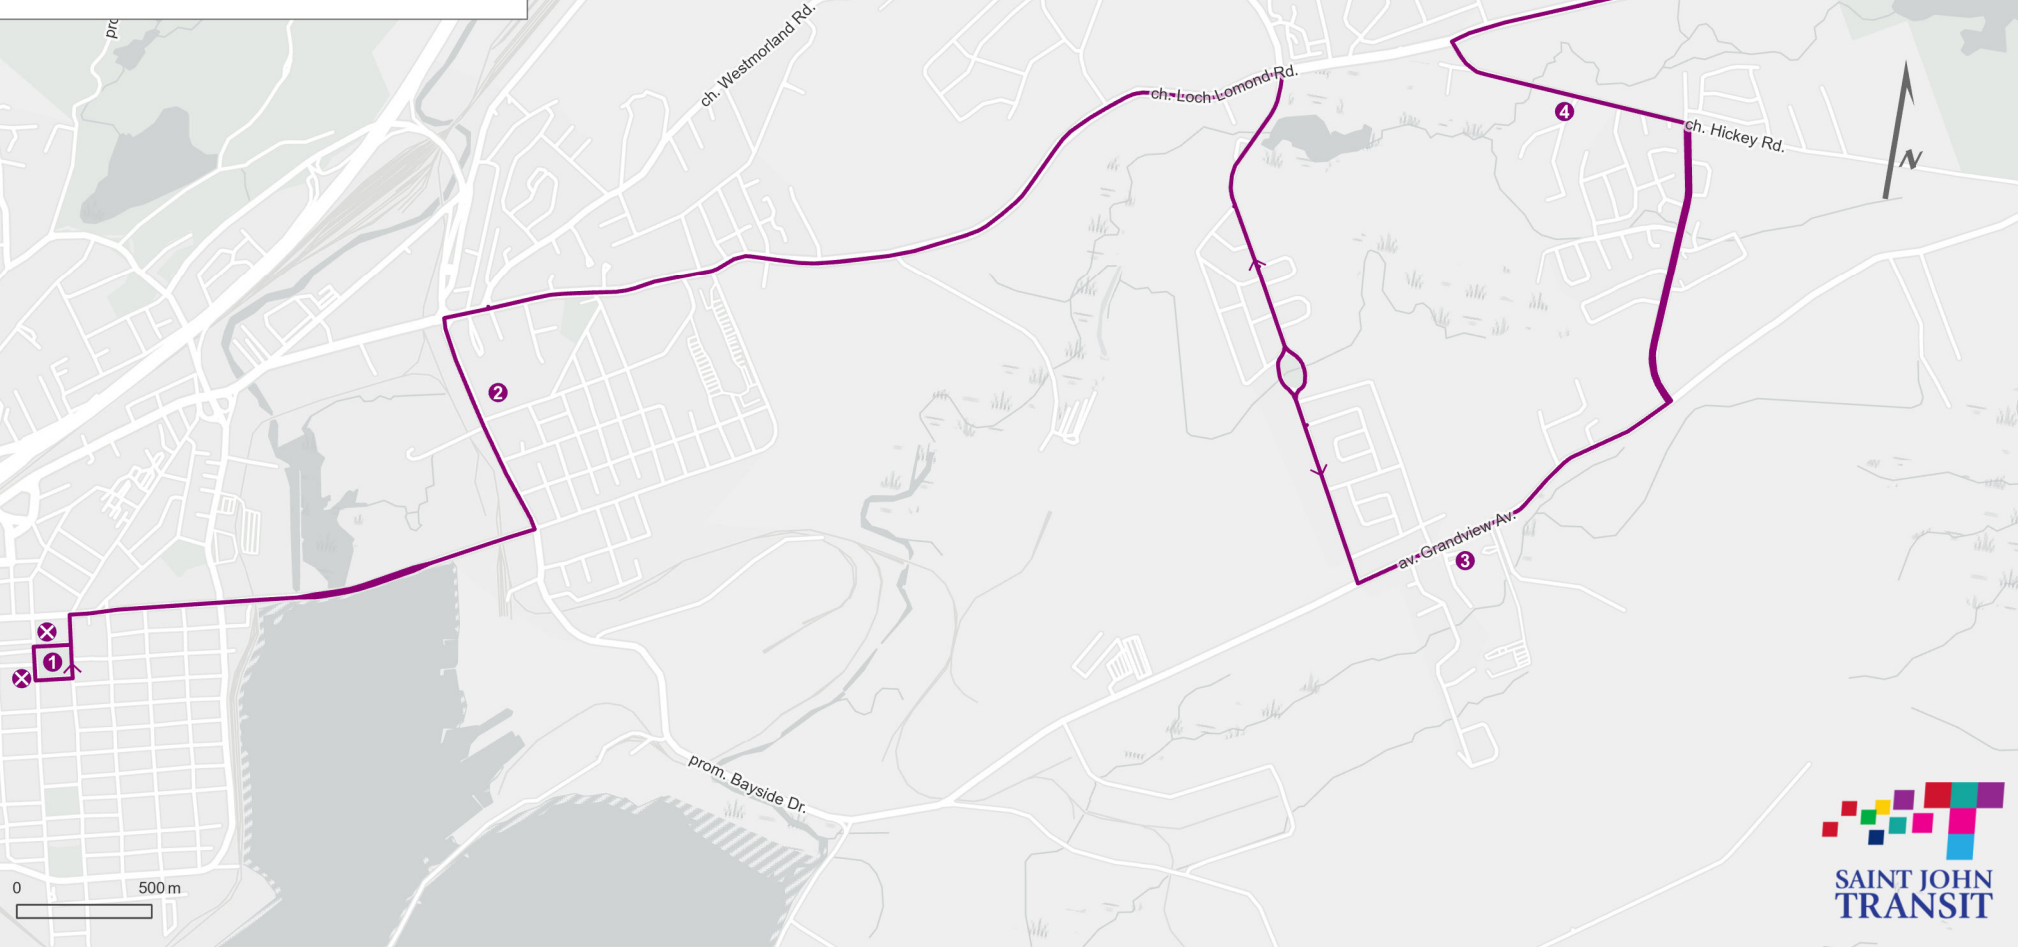

Route 33

Champlain / Lakewood

✕ Connection Points / Points de connexion

1 Place King's Square

2 École Bayside Middle School

3 N.B.C.C.

4 École Simonds High School

5 promenade Lakeview Drive

33

Champlain / Lakewood

Monday to Friday / lundi au vendredi
King's Square to Lakewood Heights

	Place King's Square	Bayside / Causeway	Loch Lomond / Champlain	NBCC	Heather Way / Hickey	Willie / Lakeview
AM	6:50	6:55	7:00	7:05	7:08	7:15
	7:50	7:55	8:00	8:05	8:08	8:15
	8:50	8:55	9:00	9:05	9:08	9:15

PM						
	3:50	3:55	4:00	4:05	4:08	4:15
	4:50	4:55	5:00	5:05	5:08	5:15
	5:50	5:55	6:00	6:05	6:08	6:15

Monday to Friday / lundi au vendredi
Lakewood Heights to King's Square

	Willie / Lakeview	Heather Way / Hickey	NBCC	Loch Lomond / Champlain	Bayside / Causeway	Place King's Square
AM	7:15	7:22	7:25	7:31	7:39	7:45
	8:15	8:22	8:25	8:31	8:39	8:45