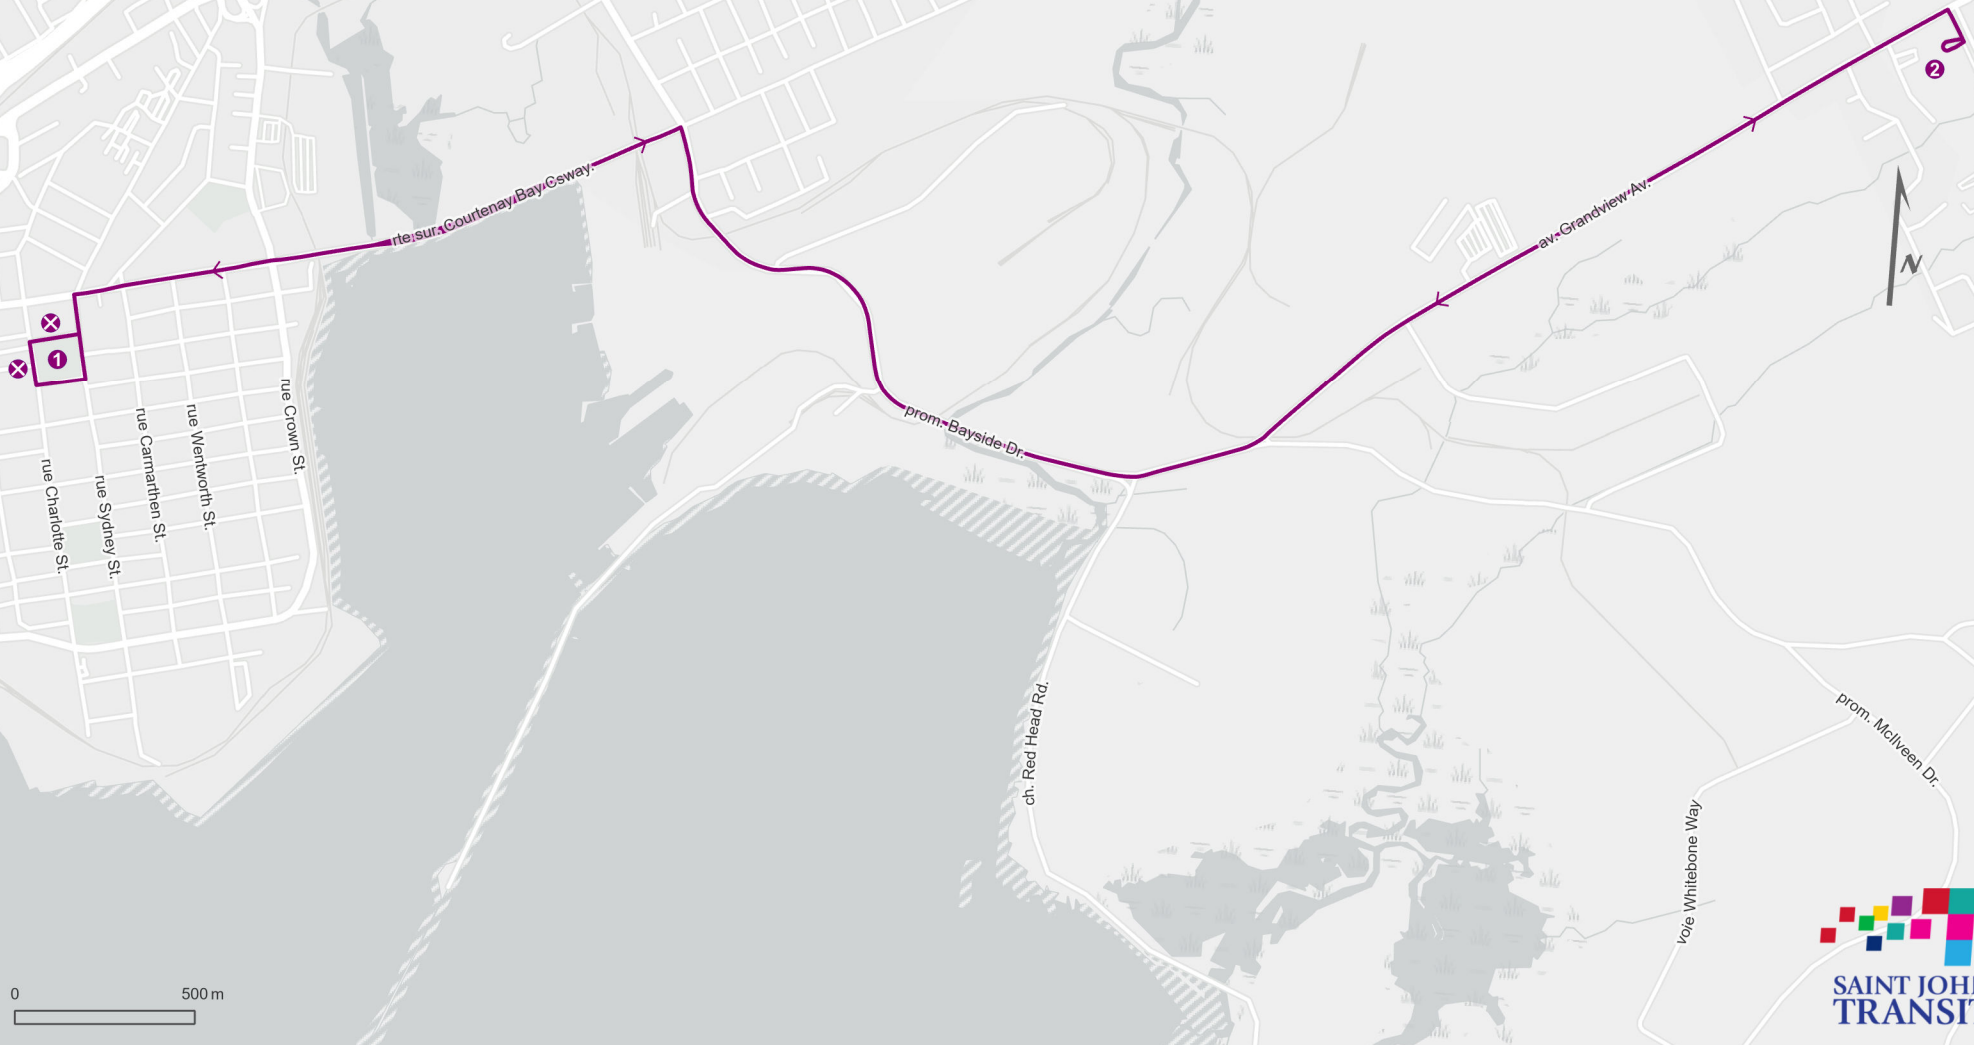

Route 35

N.B.C.C. Express

✕ Connection Points / Points de connexion

① Place King's Square

② N.B.C.C.

35
N.B.C.C. Express
**Monday to Friday
lundi au vendredi**

	Place King's Square	Causeway / Bayside	NBCC	Causeway / Bayside	Place King's Square
AM	6:35	6:43	6:55	7:05	7:10
	6:55	7:03	7:15	7:25	7:30
	7:15	7:23	7:35	7:45	7:50
	7:35	7:43	7:55	8:05	8:10
	7:55	8:03	8:15	8:25	8:30
	8:15	8:23	8:35		
	8:35	8:43	8:55		
PM			3:15	3:25	3:30
			3:35	3:45	3:50
	3:35	3:43	3:55	4:05	4:10
	3:55	4:03	4:15	4:25	4:30
	4:15	4:23	4:35	4:45	4:50
	4:35	4:43	4:55	5:05	5:10
	4:55	5:03	5:15	5:25	5:30

*** Highlighted trips only operate from the first
Tuesday after Labour Day until the end of June.**

Weekday service only.

Service en semaine offert du lundi au vendredi uniquement.

*Effective Monday, October 2, 2023