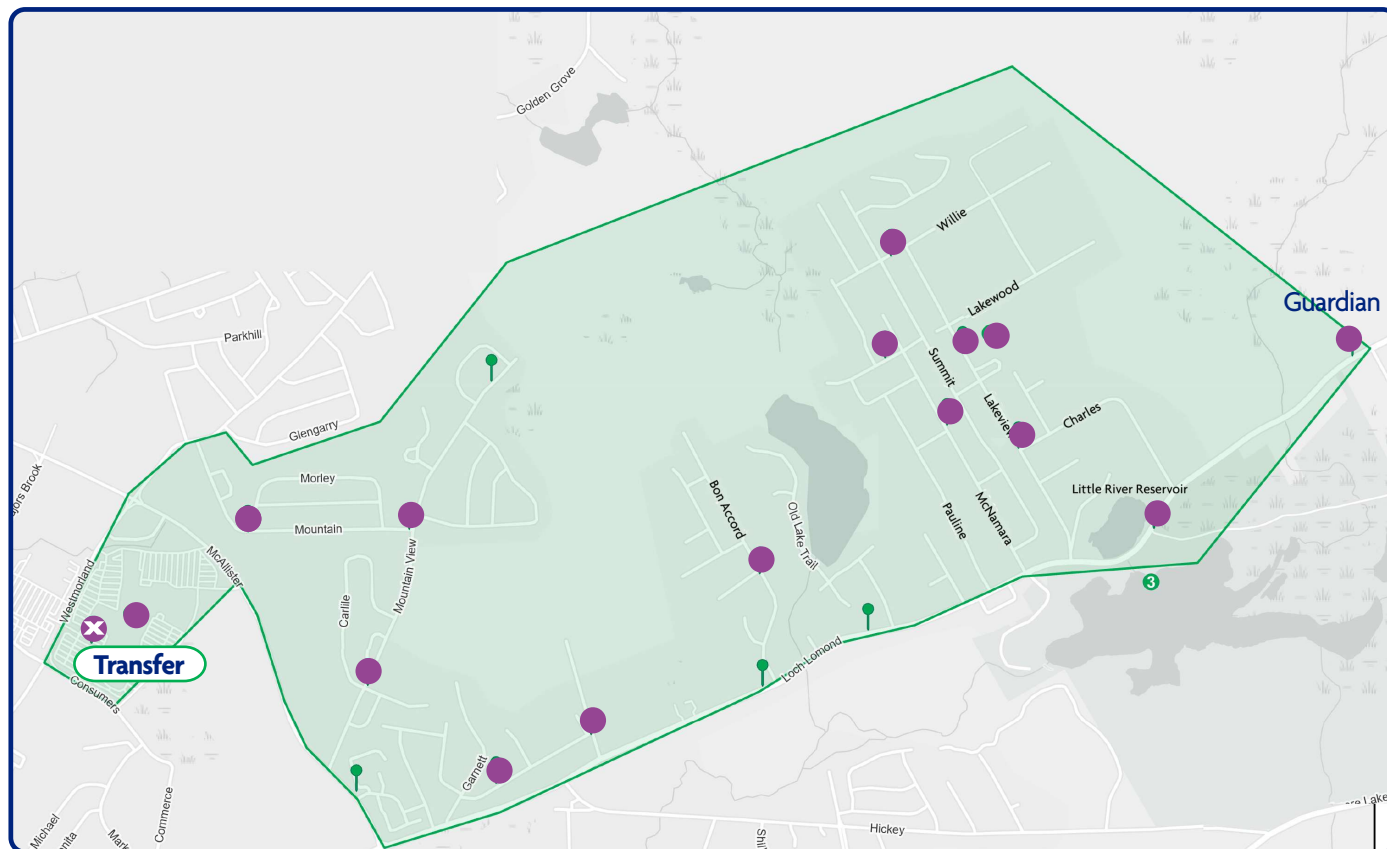

FLEX EAST

SAINT JOHN
TRANSIT

Sign up for Transit notifications at www.saintjohn.ca

FLEX on-demand transit service East Zone.

THE FLEX EAST ZONE

The zone is roughly bound by the area east of McAllister Drive, Westmorland Road, Mountain Road to the Guardian on Loch Lomond Road. Riders can travel between stops in the East FLEX zone or transfer to fixed routes at McAllister Mall. Route 31 (Forest Glen), Route 32 (Loch Lomond), Route 33 (Champlain/Lakewood) and Route 35 (NBCC Express) provide fixed route service in the area. Route 35, (NBCC Express) runs directly between NBCC and Kings Square.

EAST FLEX ZONE SERVICE AND BOOKING TIMES

- Hours Monday to Friday from 6:30 am until 6:30 pm.
- Saturday service is available from 10 am to 6 pm

Book by Telephone
506-652-3539 (FLEX)

- 6:30 am to 5 pm Monday to Friday
- Saturday 7:30 am to 5 pm

FLEX East STOPS

McAllister Place TRANSFER	BSTP34392
McNamara Dr. & Dianne St.	BSTP35022
3 Bing Av. & David St.	BSTP3502
Willie Av. & Summit Dr.	BSTP35025
255 Lakeview Drive	BSTP35027
Lakeview Drive & Charles St. East	BSTP35028
Mountain View Dr. & Mountain Rd.	BSTP35037
Mountain Rd. & Morley Cr.	BSTP35040
Bon Accord Dr. & Inverness Pl.	BSTP35452
Mountain View Dr. & Via Calabria St.	BSTP35453
219 Mountain View Dr.	BSTP35456
Little River Reservoir	BSTP35457
Josselyn Rd.	BSTP35458
Eugene's Way & Josselyn Rd.	BSTP35459
McAllister / Highmeadow	BSTP35030
1395 Loch Lomond Road	BSTP35015
1487 Loch Lomond Road	BSTP35018
Loch Lomond/Guardian	BSTP35150
Westmorland/McAllister	BSTP35045