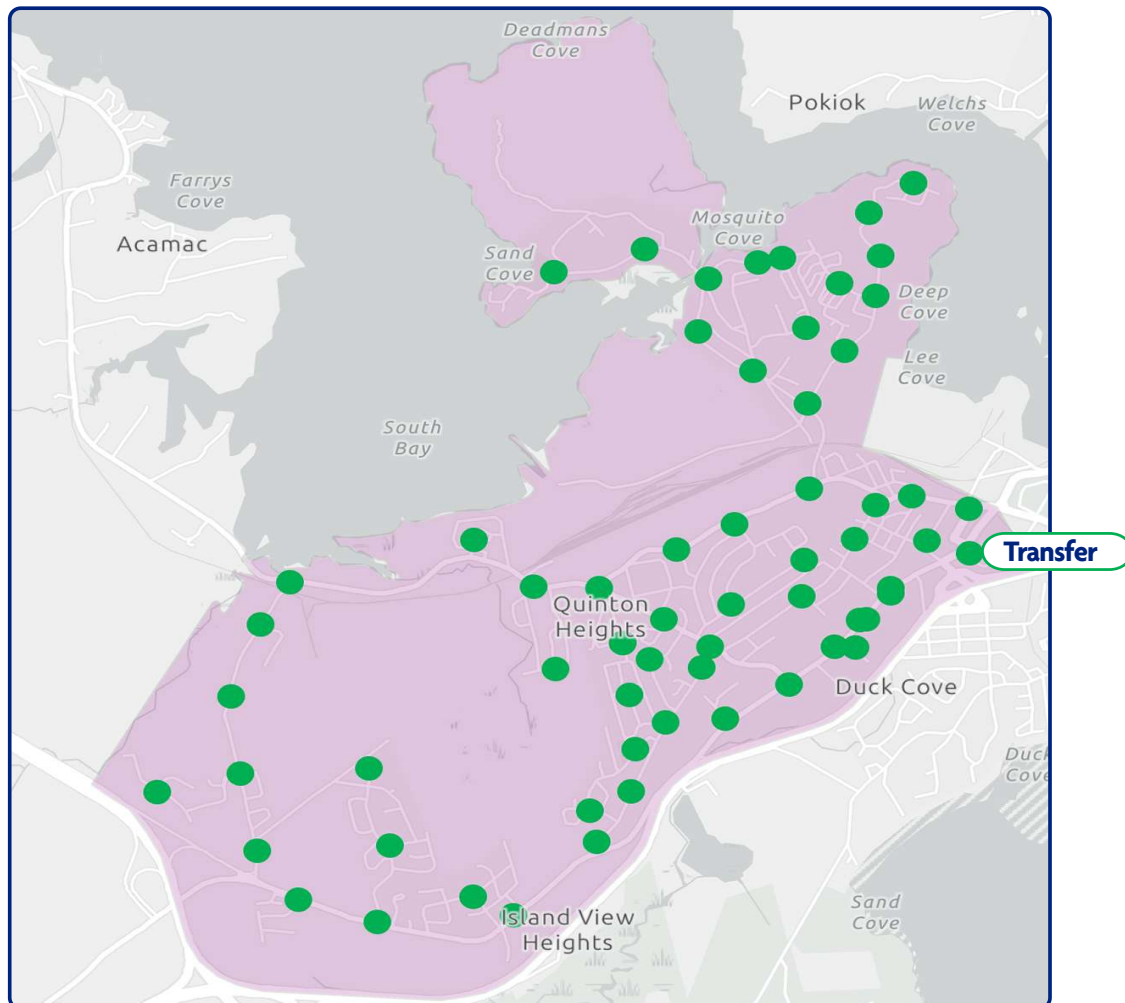

FLEX WEST

SAINT JOHN
TRANSIT

Sign up for Transit notifications at www.saintjohn.ca

FLEX on-demand transit service West Zone.

THE FLEX WEST ZONE

The West Flex zone includes the Gault Road, Fairville Boulevard, Manawagonish Road, Main Street West, Milford and Dominion Park areas. Riders can travel stop to stop within the zone or transfer to fixed routes at Lancaster Mall.