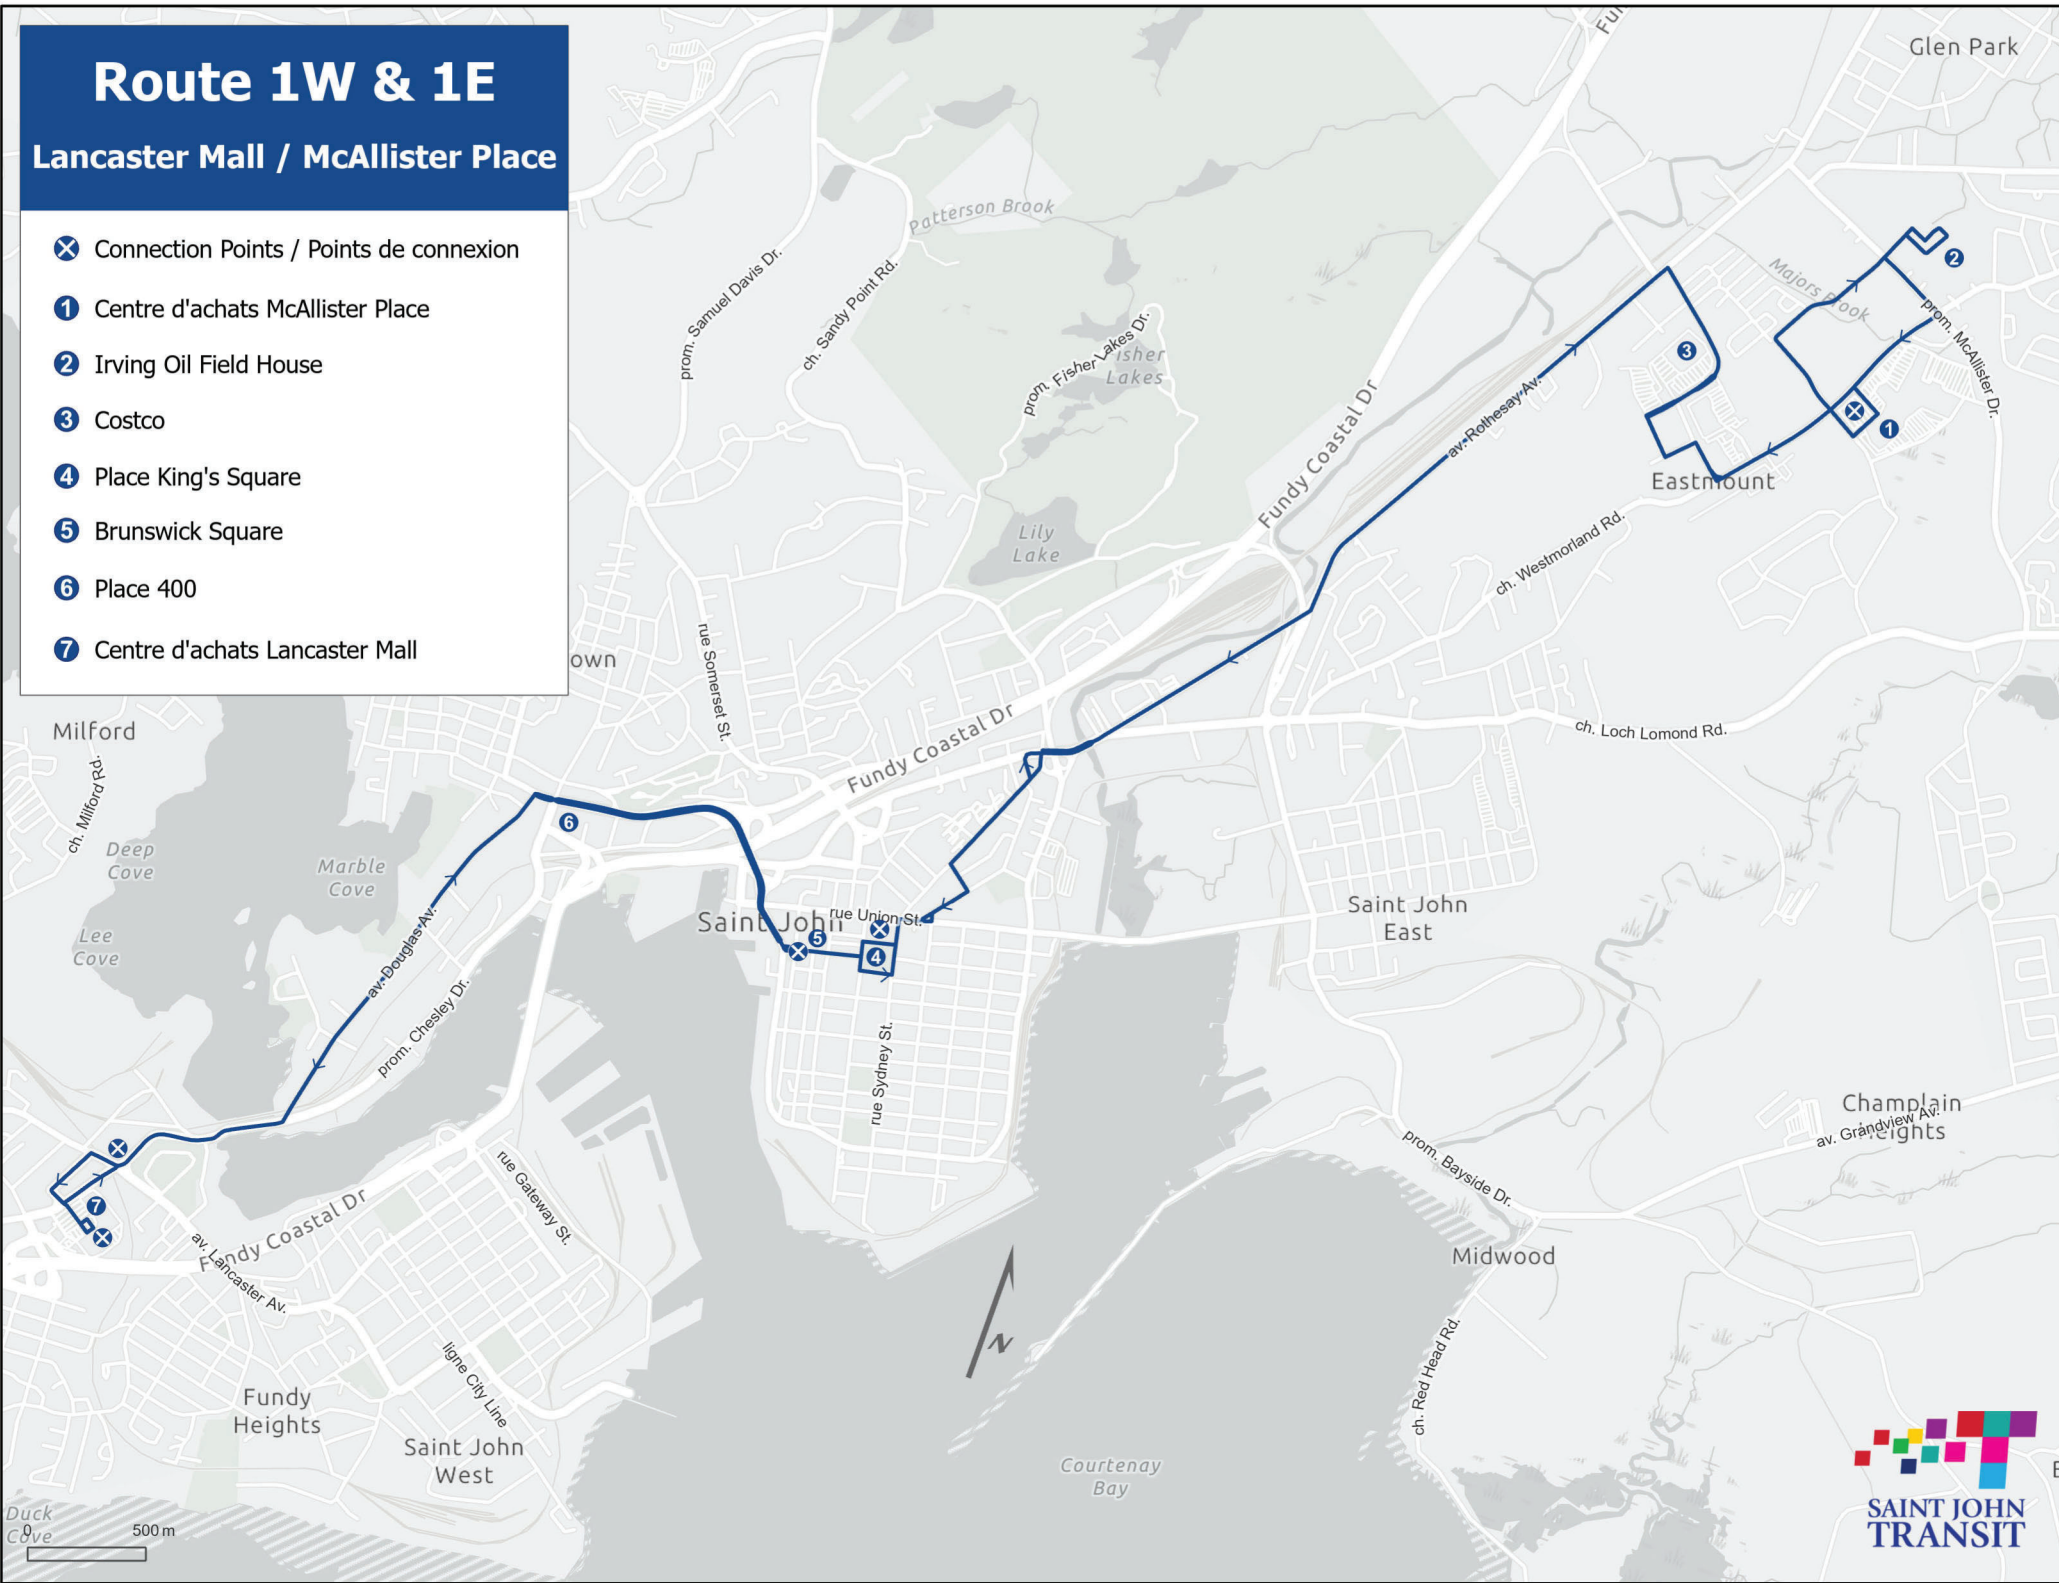

Route 1W & 1E

Lancaster Mall / McAllister Place

- ✕ Connection Points / Points de connexion
- ① Centre d'achats McAllister Place
- ② Irving Oil Field House
- ③ Costco
- ④ Place King's Square
- ⑤ Brunswick Square
- ⑥ Place 400
- ⑦ Centre d'achats Lancaster Mall