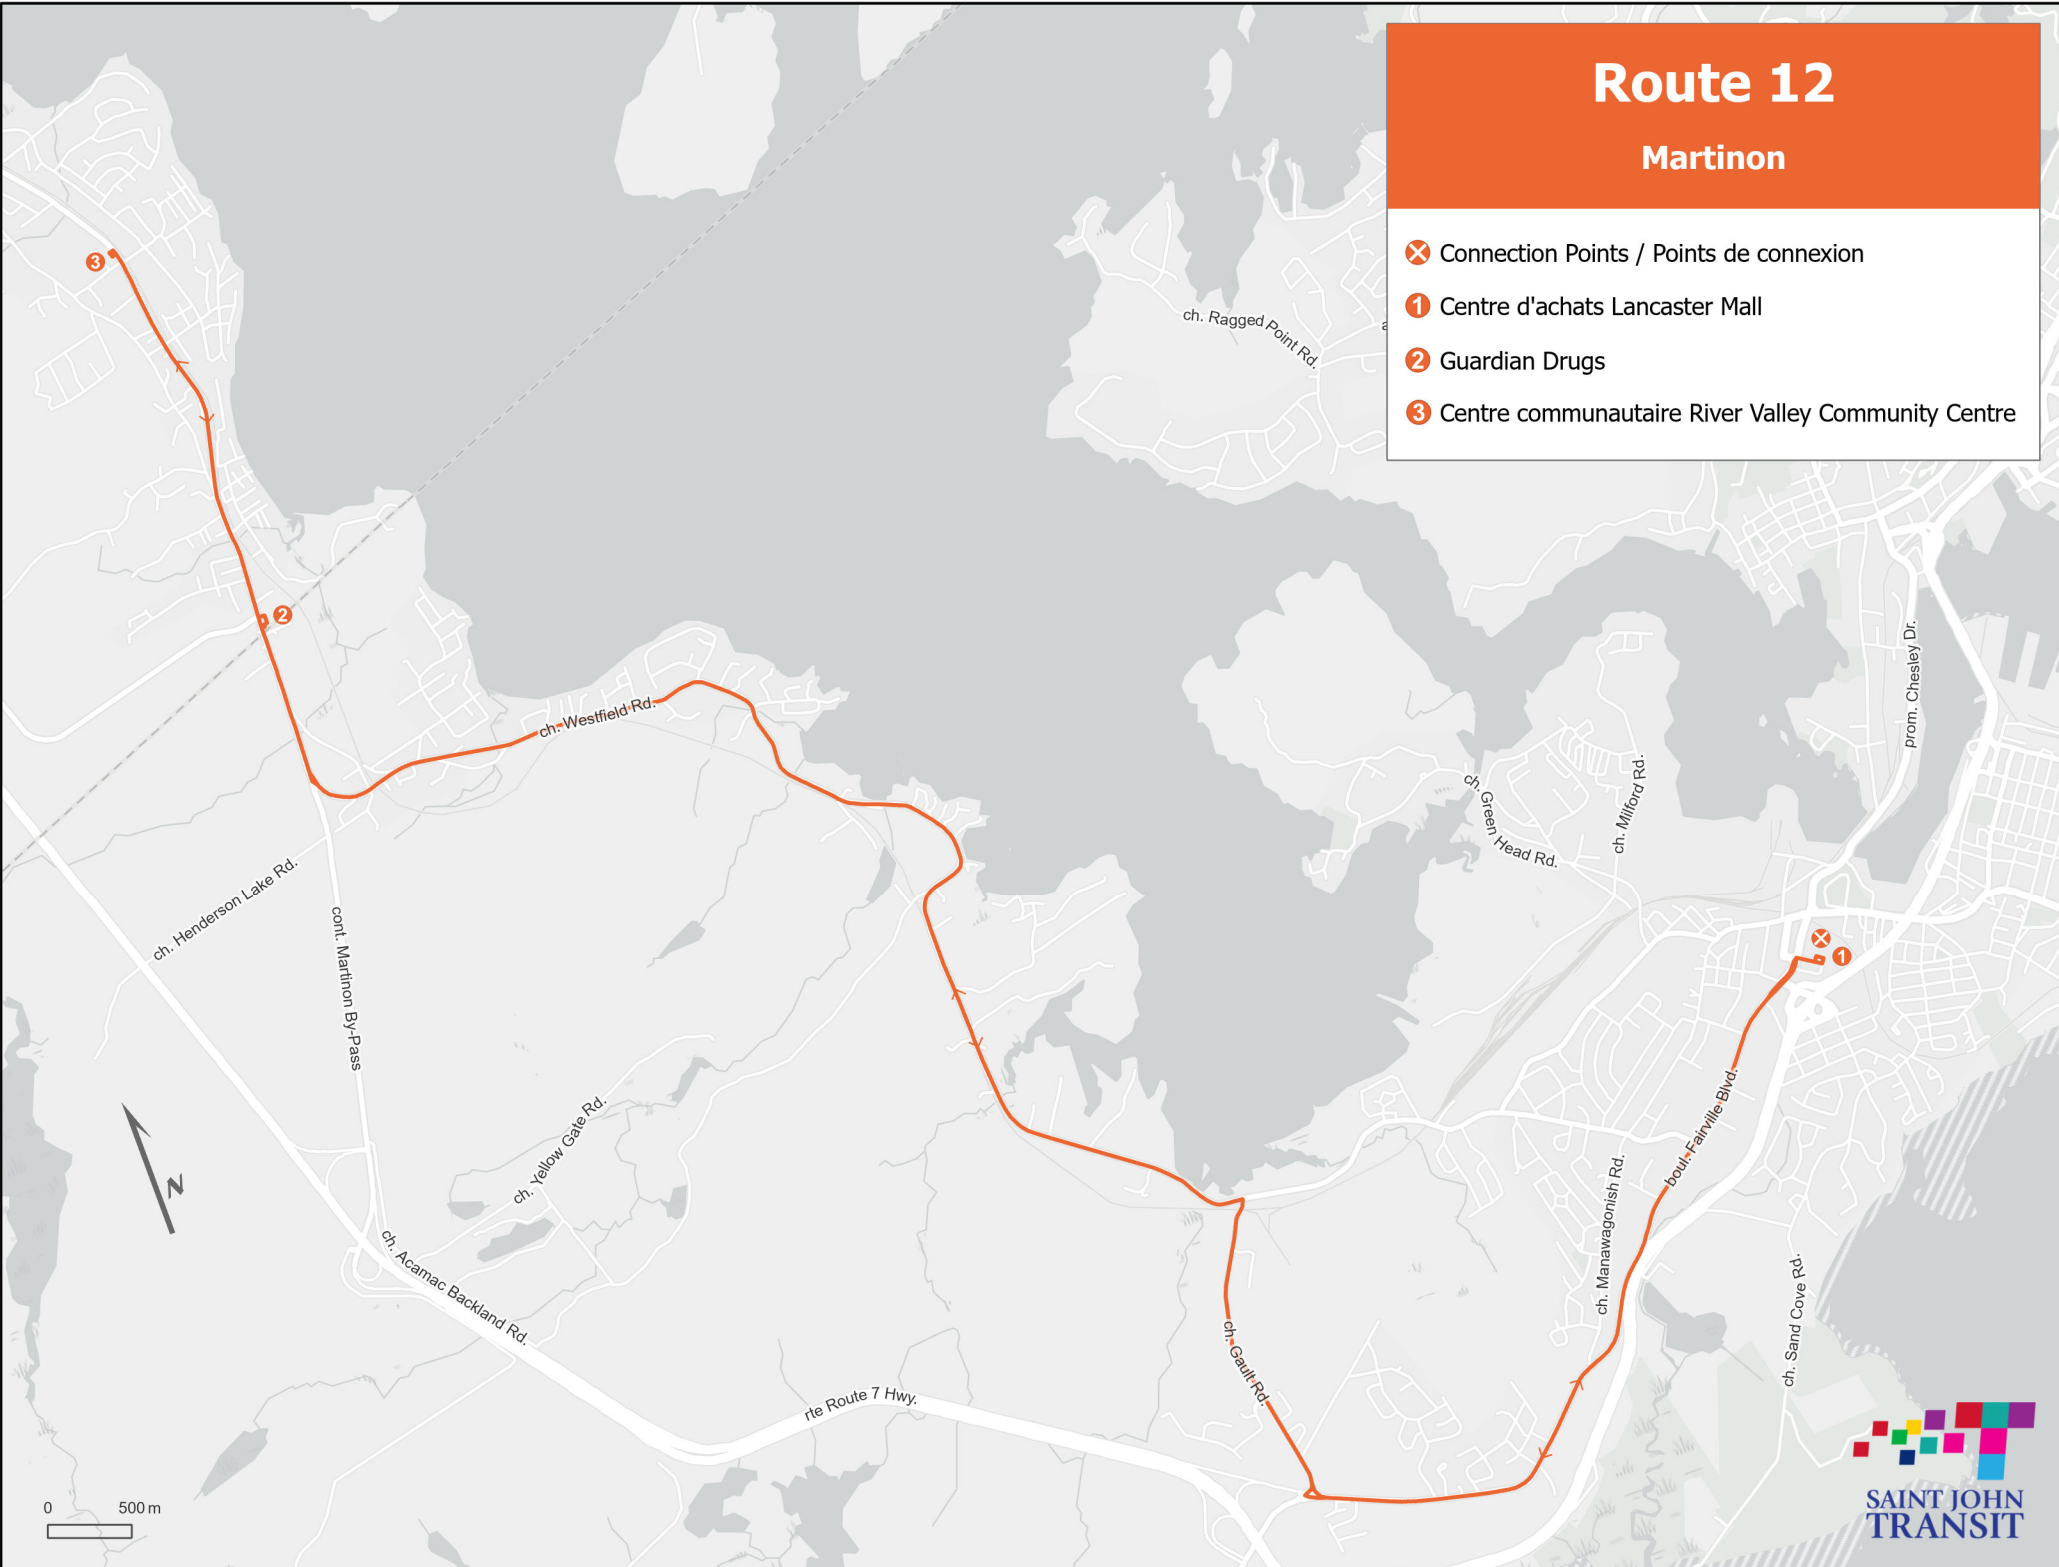

Route 12

Martinon

- ✕ Connection Points / Points de connexion
- ① Centre d'achats Lancaster Mall
- ② Guardian Drugs
- ③ Centre communautaire River Valley Community Centre

12

Martinon

**Monday to Friday / Du lundi au vendredi
Lancaster Mall to River Valley Arena**

| | Centre d'achats Lancaster Mall | Gault / Bay | Westfield / Belmont | Guardian Drugs | River Valley Arena |
|-----------|--------------------------------|-------------|---------------------|----------------|--------------------|
| AM | 6:40 | 6:48 | 6:55 | 7:00 | 7:05 |
| | 7:40 | 7:48 | 7:55 | 8:00 | 8:05 |
| | 8:40 | 8:48 | 8:55 | 9:00 | 9:05 |
| PM | 12:25 | 12:34 | 12:42 | 12:48 | 12:55 |
| | | | | | |
| | 4:40 | 4:49 | 4:57 | 5:03 | 5:10 |
| | 5:40 | 5:49 | 5:57 | 6:03 | 6:10 |

**Monday to Friday / Du lundi au vendredi
River Valley Arena to Lancaster Mall**

| | River Valley Arena | 109 River Valley Drive | Westfield / Belmont | Gault / Bay | Centre d'achats Lancaster Mall |
|-----------|--------------------|------------------------|---------------------|-------------|--------------------------------|
| AM | 7:05 | 7:12 | 7:17 | 7:26 | 7:35 |
| | 8:05 | 8:12 | 8:17 | 8:26 | 8:35 |
| | 9:05 | 9:12 | 9:17 | 9:26 | 9:35 |
| PM | 12:55 | 1:00 | 1:05 | 1:13 | 1:20 |
| | | | | | |
| | 5:10 | 5:15 | 5:20 | 5:28 | 5:35 |
| | 6:10 | 6:15 | 6:20 | 6:28 | 6:35 |