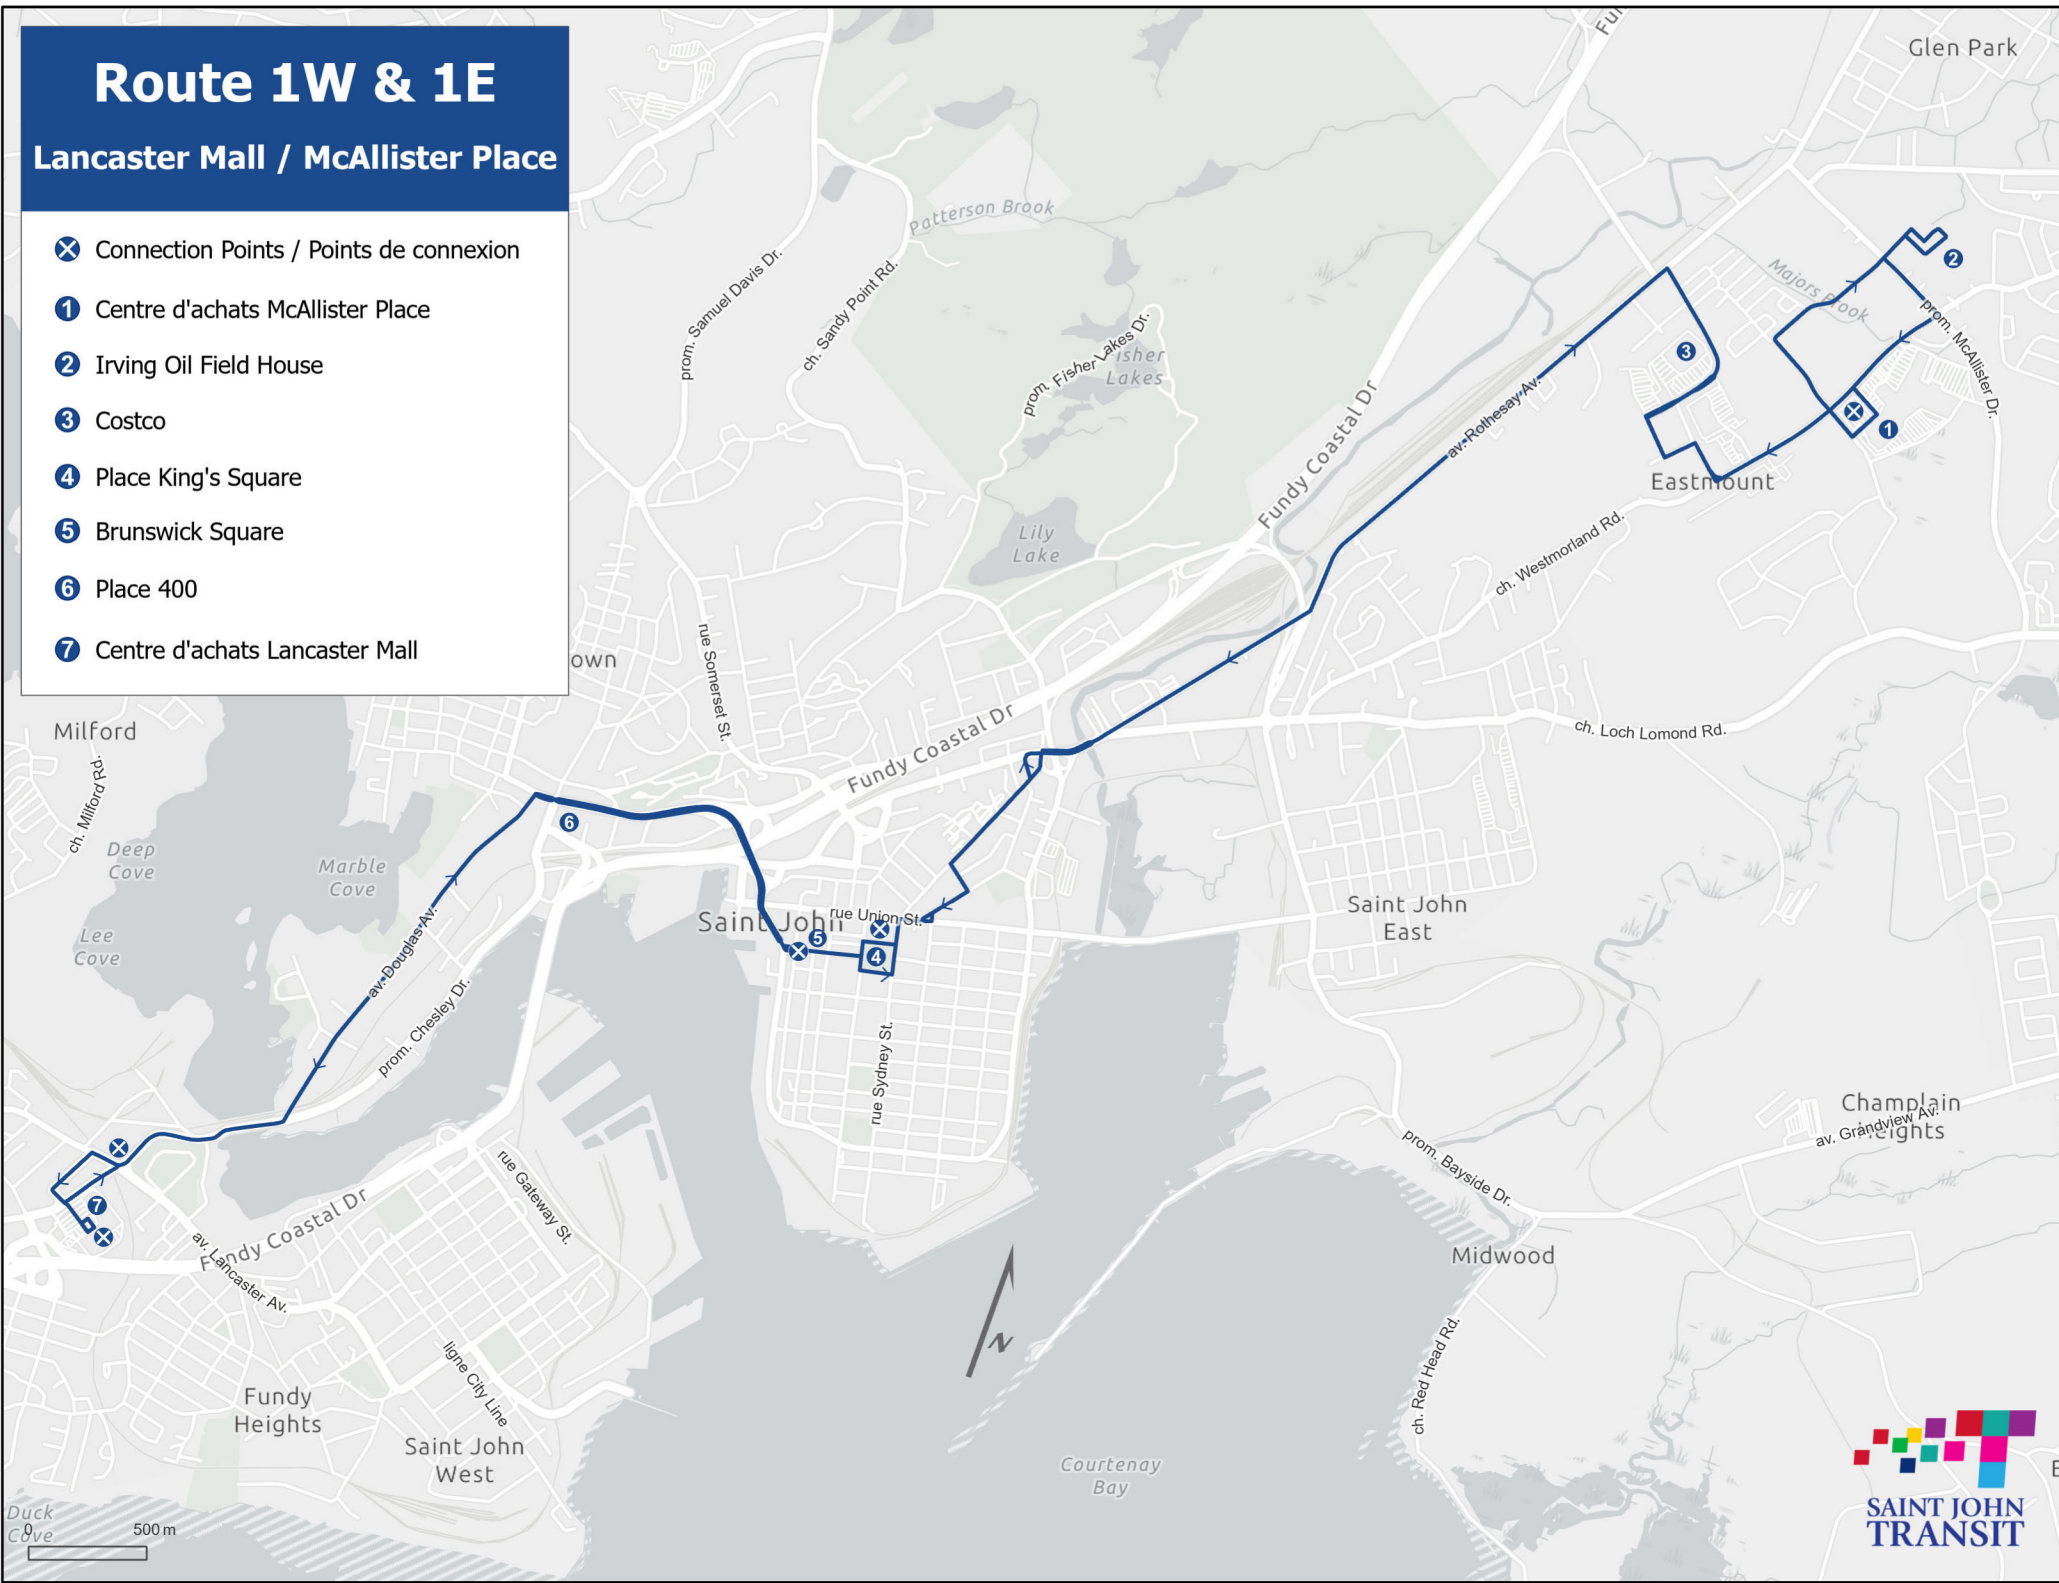

Route 1W & 1E

Lancaster Mall / McAllister Place

- ✕ Connection Points / Points de connexion
- 1 Centre d'achats McAllister Place
- 2 Irving Oil Field House
- 3 Costco
- 4 Place King's Square
- 5 Brunswick Square
- 6 Place 400
- 7 Centre d'achats Lancaster Mall