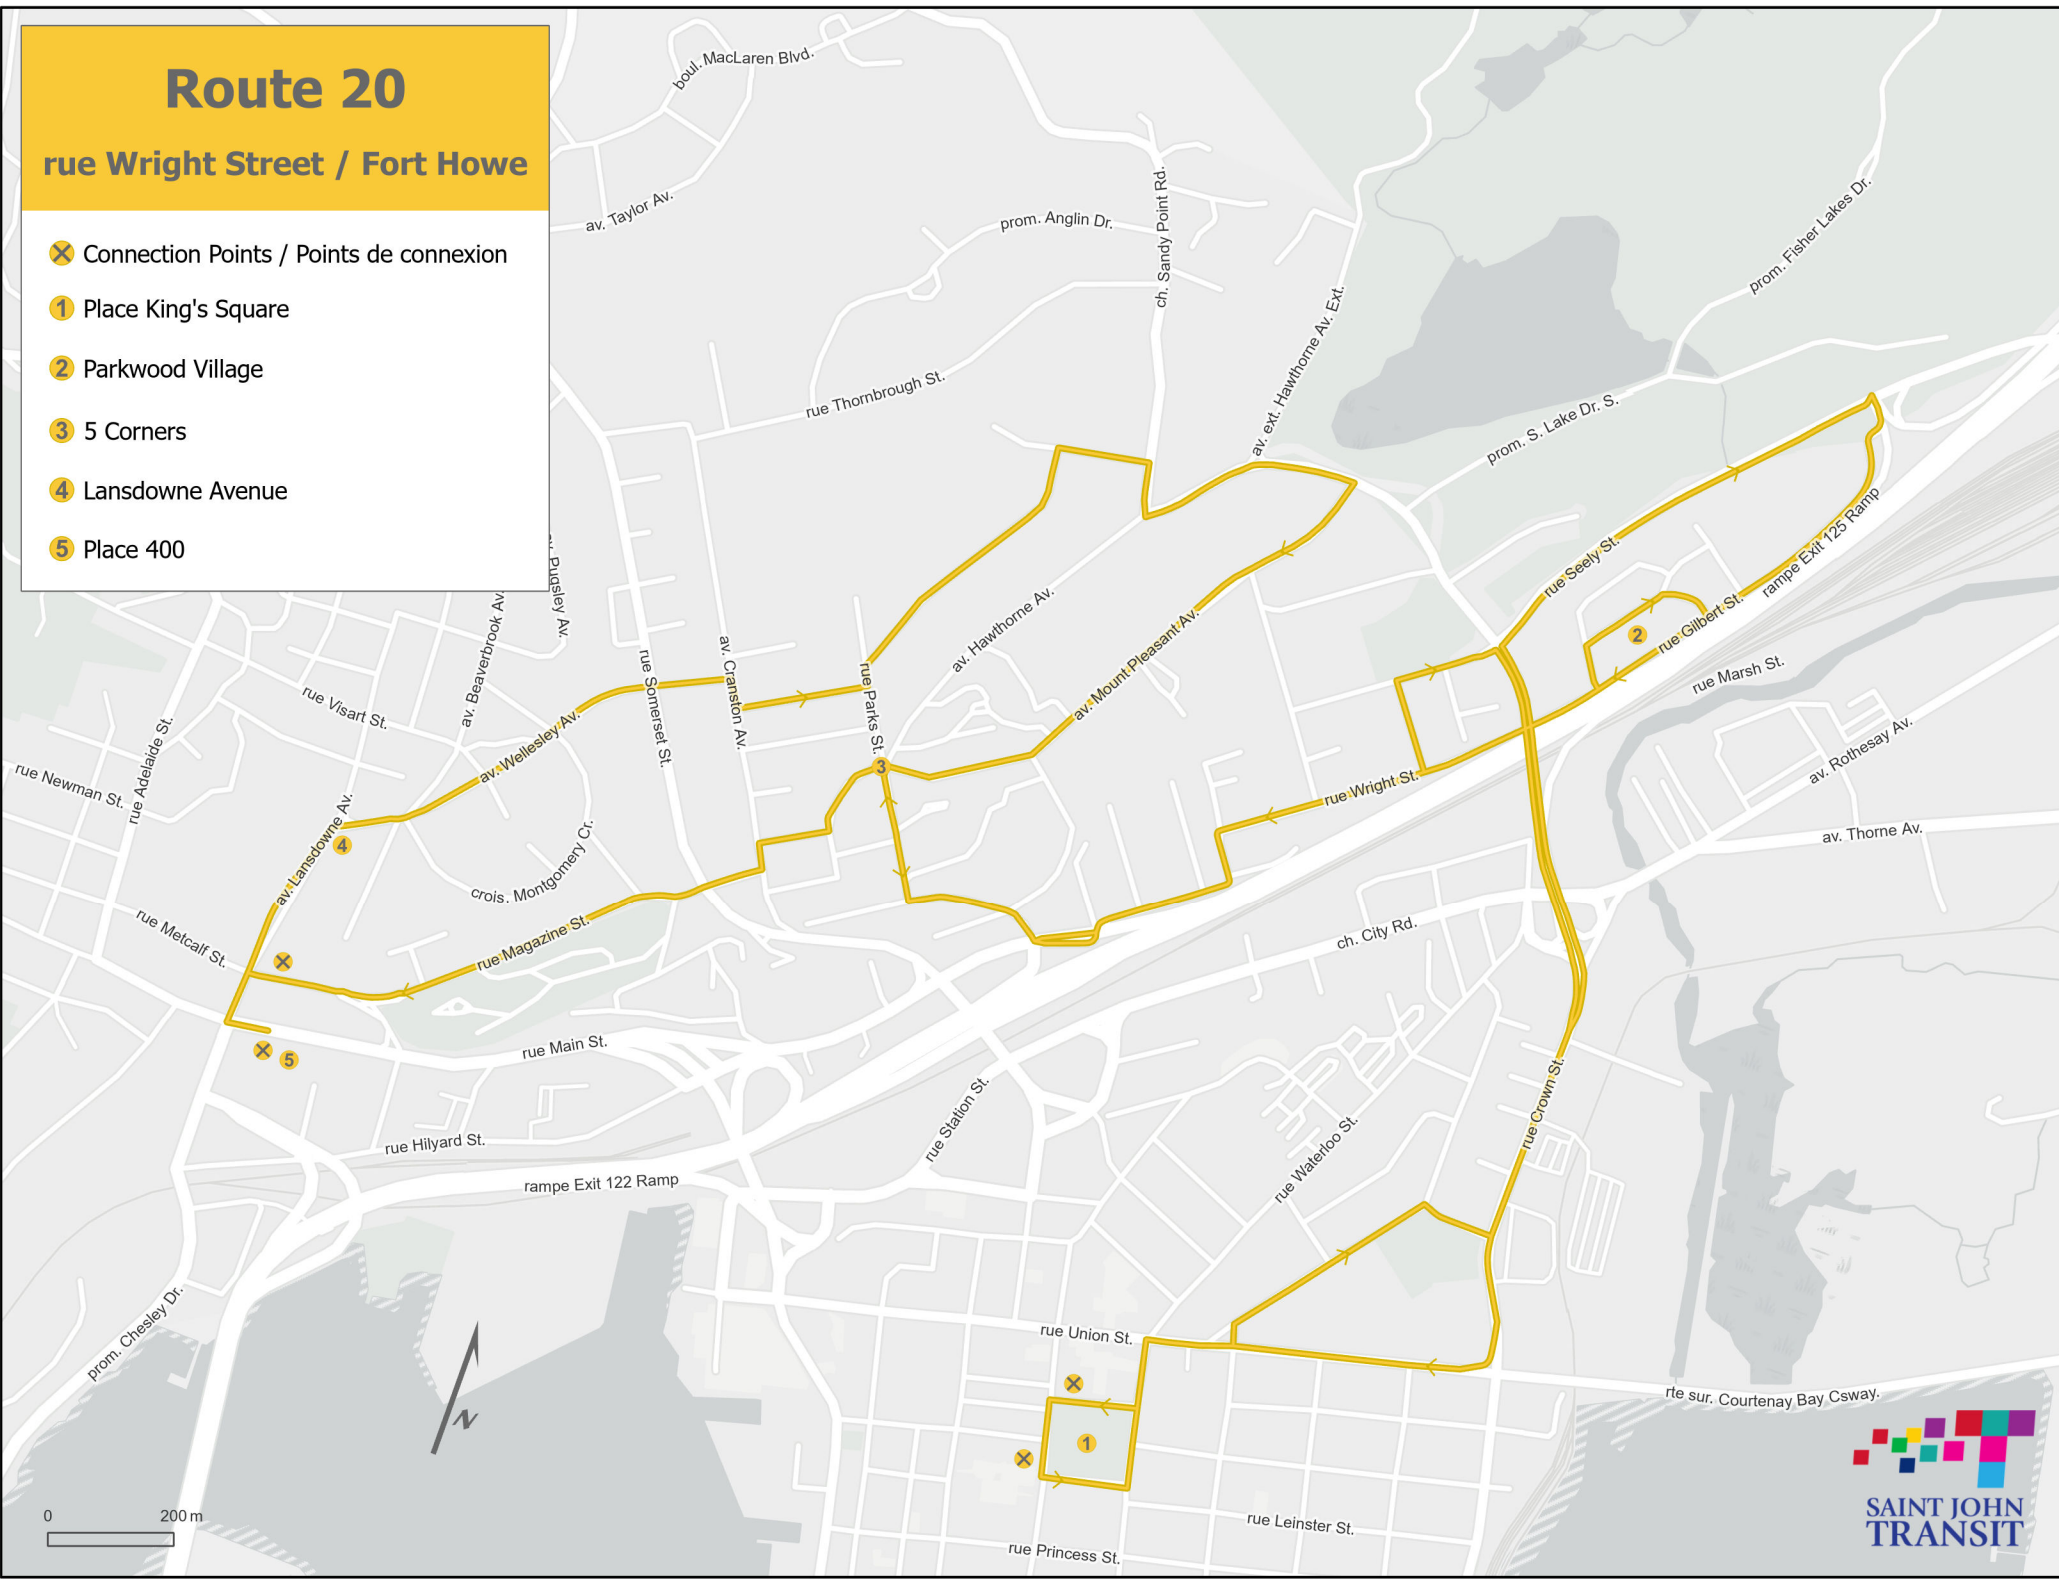

Route 20

rue Wright Street / Fort Howe

- ✕ Connection Points / Points de connexion
- 1 Place King's Square
- 2 Parkwood Village
- 3 5 Corners
- 4 Lansdowne Avenue
- 5 Place 400

20

Wright Street / Fort Howe

Monday to Friday / Du lundi au vendredi Metcalf / Lansdowne to King's Square

	Metcalf / Lansdowne	Wellesley / Somerset	5 Corners	Wright / Stanley	Parkwood Village	Paul Harris / Crown	Place King's Square
AM	6:50	6:52	6:57	7:00	7:01	7:05	7:10
	7:50	7:52	7:57	8:00	8:01	8:05	8:10
	8:50	8:52	8:57	9:00	9:01	9:05	9:10
	9:50	9:52	9:57	10:00	10:01	10:05	10:10
	10:50	10:52	10:57	11:00	11:01	11:05	11:10
	11:50	11:52	11:57	12:00	12:01	12:05	12:10
PM	12:50	12:52	12:57	1:00	1:01	1:05	1:10
	1:50	1:52	1:57	2:00	2:01	2:05	2:10
	2:50	2:52	2:57	3:00	3:01	3:05	3:10
	3:50	3:52	3:57	4:00	4:01	4:05	4:10
	4:50	4:52	4:57	5:00	5:01	5:05	5:10
	5:50	5:52	5:57	6:00	6:01	6:05	6:10

Saturday / samedi Metcalf / Lansdowne to King's Square

	Metcalf / Lansdowne	Wellesley / Somerset	5 Corners	Wright / Stanley	Parkwood Village	Paul Harris / Crown	Place King's Square
AM	7:50	7:52	7:57	8:00	8:01	8:05	8:10
	8:50	8:52	8:57	9:00	9:01	9:05	9:10
	9:50	9:52	9:57	10:00	10:01	10:05	10:10
	10:50	10:52	10:57	11:00	11:01	11:05	11:10
	11:50	11:52	11:57	12:00	12:01	12:05	12:10
PM	12:50	12:52	12:57	1:00	1:01	1:05	1:10
	1:50	1:52	1:57	2:00	2:01	2:05	2:10
	2:50	2:52	2:57	3:00	3:01	3:05	3:10
	3:50	3:52	3:57	4:00	4:01	4:05	4:10
	4:50	4:52	4:57	5:00	5:01	5:05	5:10
5:50	5:52	5:57	6:00	6:01	6:05	6:10	