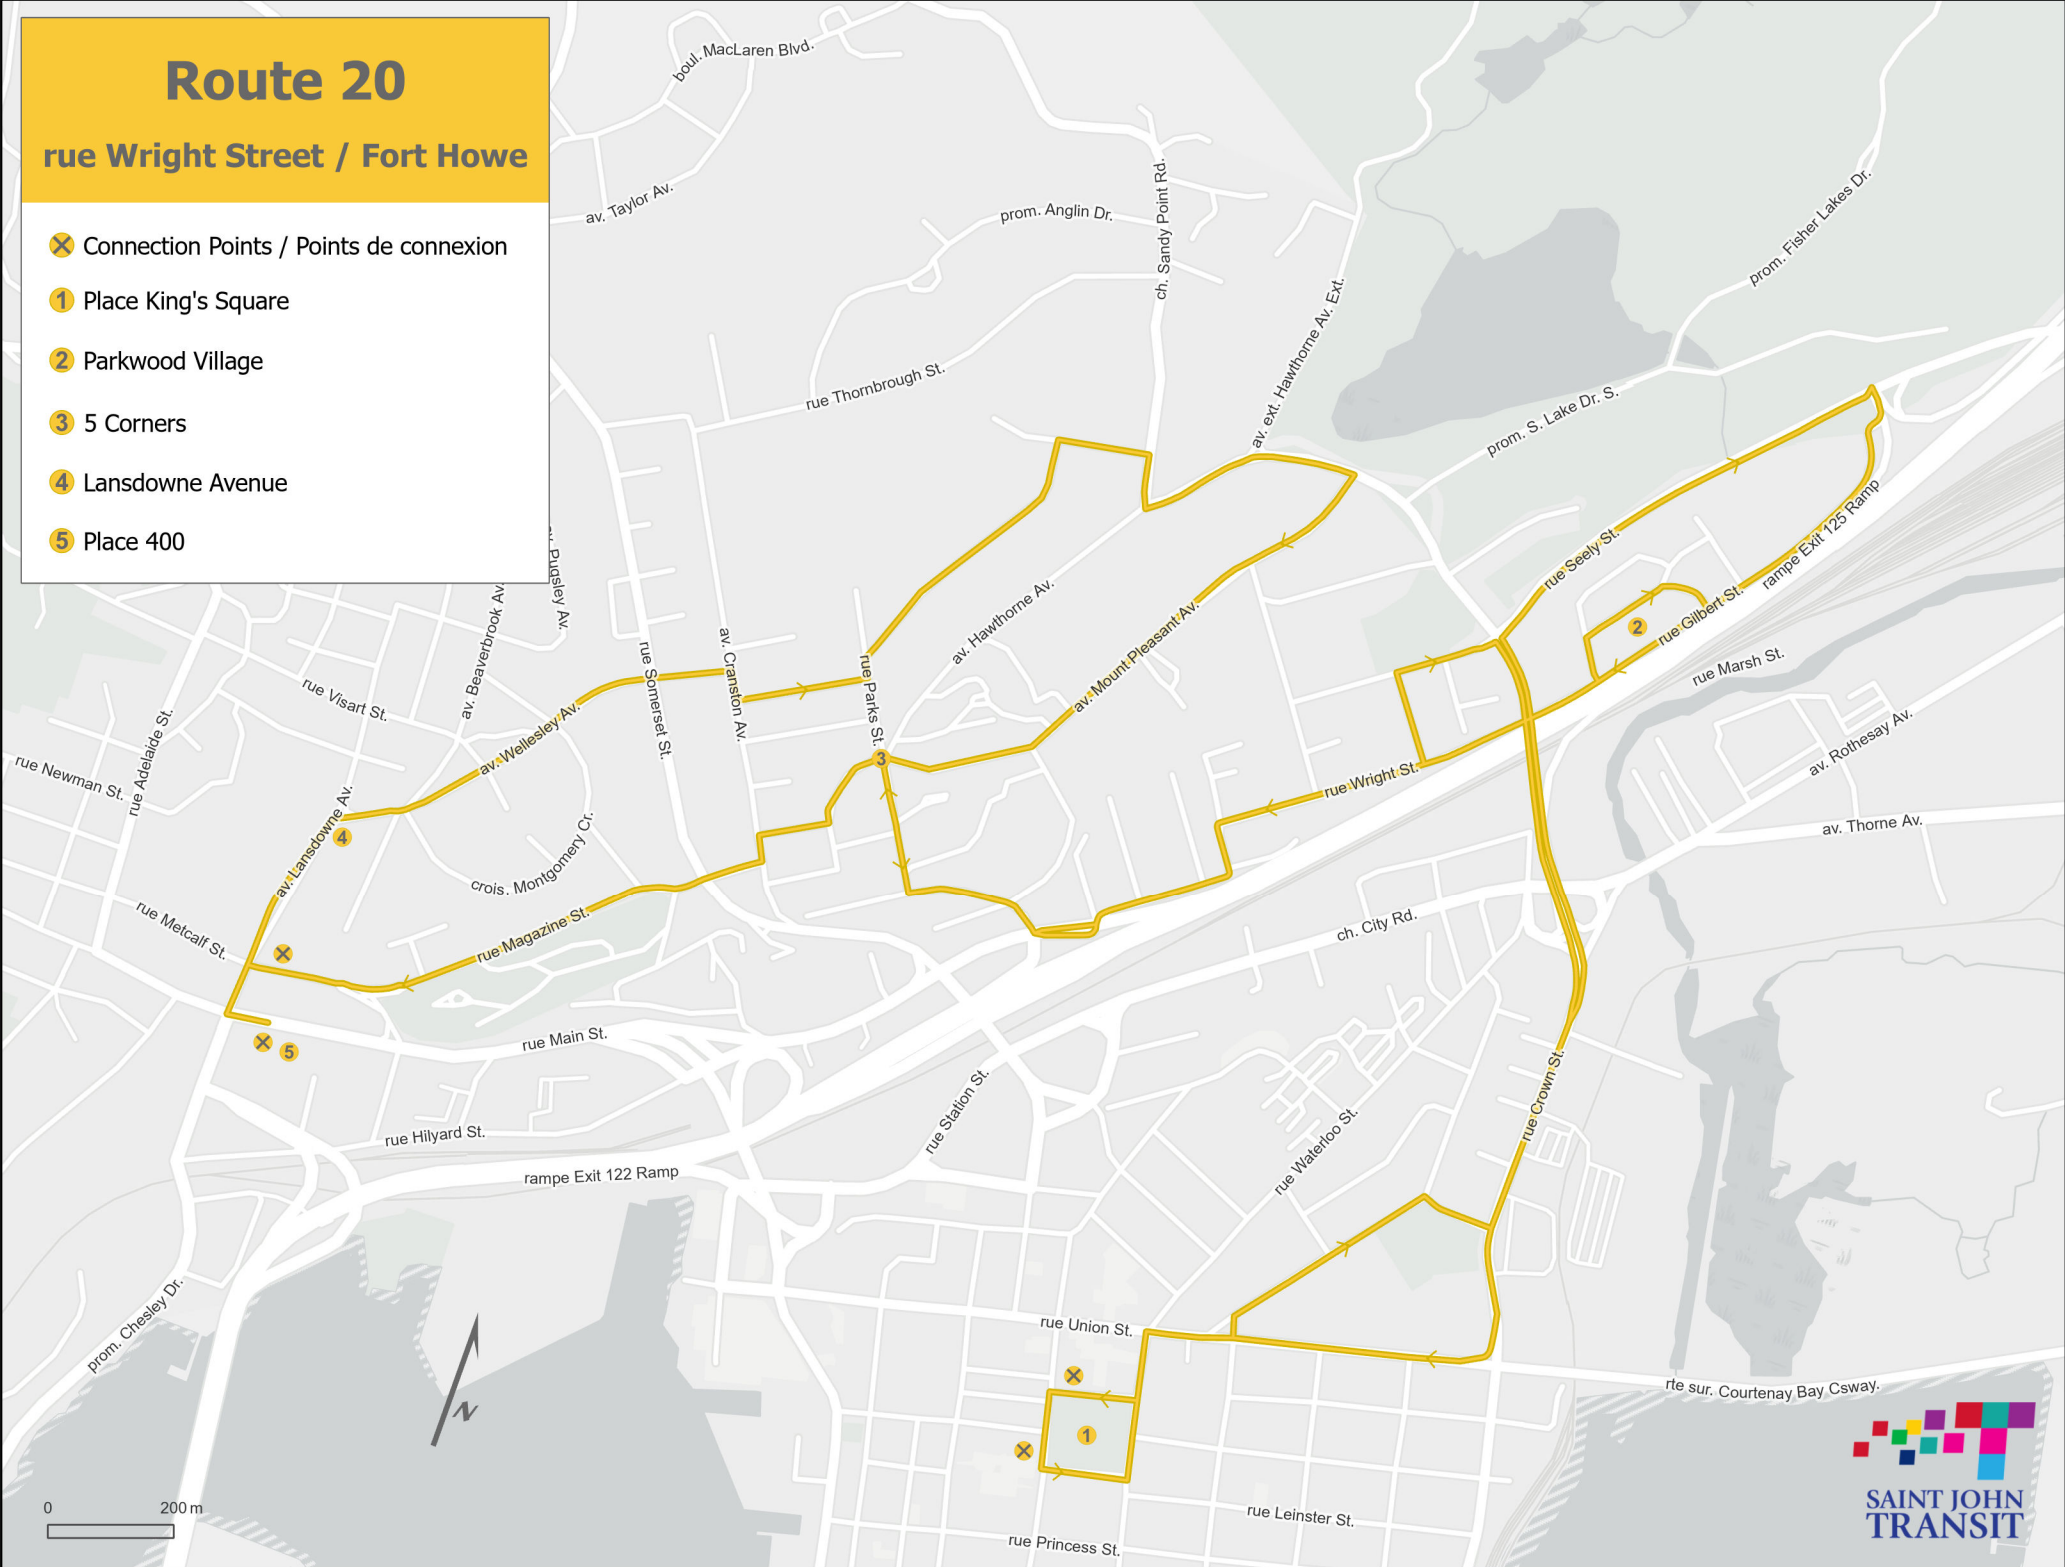

Route 20

rue Wright Street / Fort Howe

- ✕ Connection Points / Points de connexion
- 1 Place King's Square
- 2 Parkwood Village
- 3 5 Corners
- 4 Lansdowne Avenue
- 5 Place 400

0 200 m

20
Wright Street / Fort Howe
**Monday to Friday / Du lundi au vendredi
Metcalf / Lansdowne to King's Square**

	Metcalf / Lansdowne	Wellesley / Somerset	5 Corners	Wright / Stanley	Parkwood Village	Paul Harris / Crown	Place King's Square
AM	6:50	6:52	6:57	7:00	7:01	7:05	7:10
	7:50	7:52	7:57	8:00	8:01	8:05	8:10
	8:50	8:52	8:57	9:00	9:01	9:05	9:10
	9:50	9:52	9:57	10:00	10:01	10:05	10:10
	10:50	10:52	10:57	11:00	11:01	11:05	11:10
	11:50	11:52	11:57	12:00	12:01	12:05	12:10
	PM	12:50	12:52	12:57	1:00	1:01	1:05
1:50		1:52	1:57	2:00	2:01	2:05	2:10
2:50		2:52	2:57	3:00	3:01	3:05	3:10
3:50		3:52	3:57	4:00	4:01	4:05	4:10
4:50		4:52	4:57	5:00	5:01	5:05	5:10
5:50		5:52	5:57	6:00	6:01	6:05	6:10

**Monday to Friday / Du lundi au vendredi
King's Square to Metcalf / Lansdowne**

	Place King's Square	Paul Harris / Crown	Parkwood Village	Wright / Stanley	Second / Cranston	Place 400
AM	6:10	6:14	6:17	6:18	6:21	6:25
	7:10	7:14	7:17	7:18	7:21	7:25
	8:10	8:14	8:17	8:18	8:21	8:25
	9:10	9:14	9:17	9:18	9:21	9:25
	10:10	10:14	10:17	10:18	10:21	10:25
	11:10	11:14	11:17	11:18	11:21	11:25
	PM	12:10	12:14	12:17	12:18	12:21
1:10		1:14	1:17	1:18	1:21	1:25
2:10		2:14	2:17	2:18	2:21	2:25
3:10		3:14	3:17	3:18	3:21	3:25
4:10		4:14	4:17	4:18	4:21	4:25
5:10		5:14	5:17	5:18	5:21	5:25
6:10		6:14	6:17	6:18	6:21	6:25

**Saturday / samedi
Metcalf / Lansdowne to King's Square**

	Metcalf / Lansdowne	Wellesley / Somerset	5 Corners	Wright / Stanley	Parkwood Village	Paul Harris / Crown	Place King's Square
AM	9:50	9:52	9:57	10:00	10:01	10:05	10:10
	10:50	10:52	10:57	11:00	11:01	11:05	11:10
	11:50	11:52	11:57	12:00	12:01	12:05	12:10
PM	12:50	12:52	12:57	1:00	1:01	1:05	1:10
	1:50	1:52	1:57	2:00	2:01	2:05	2:10
	2:50	2:52	2:57	3:00	3:01	3:05	3:10
	3:50	3:52	3:57	4:00	4:01	4:05	4:10
	4:50	4:52	4:57	5:00	5:01	5:05	5:10