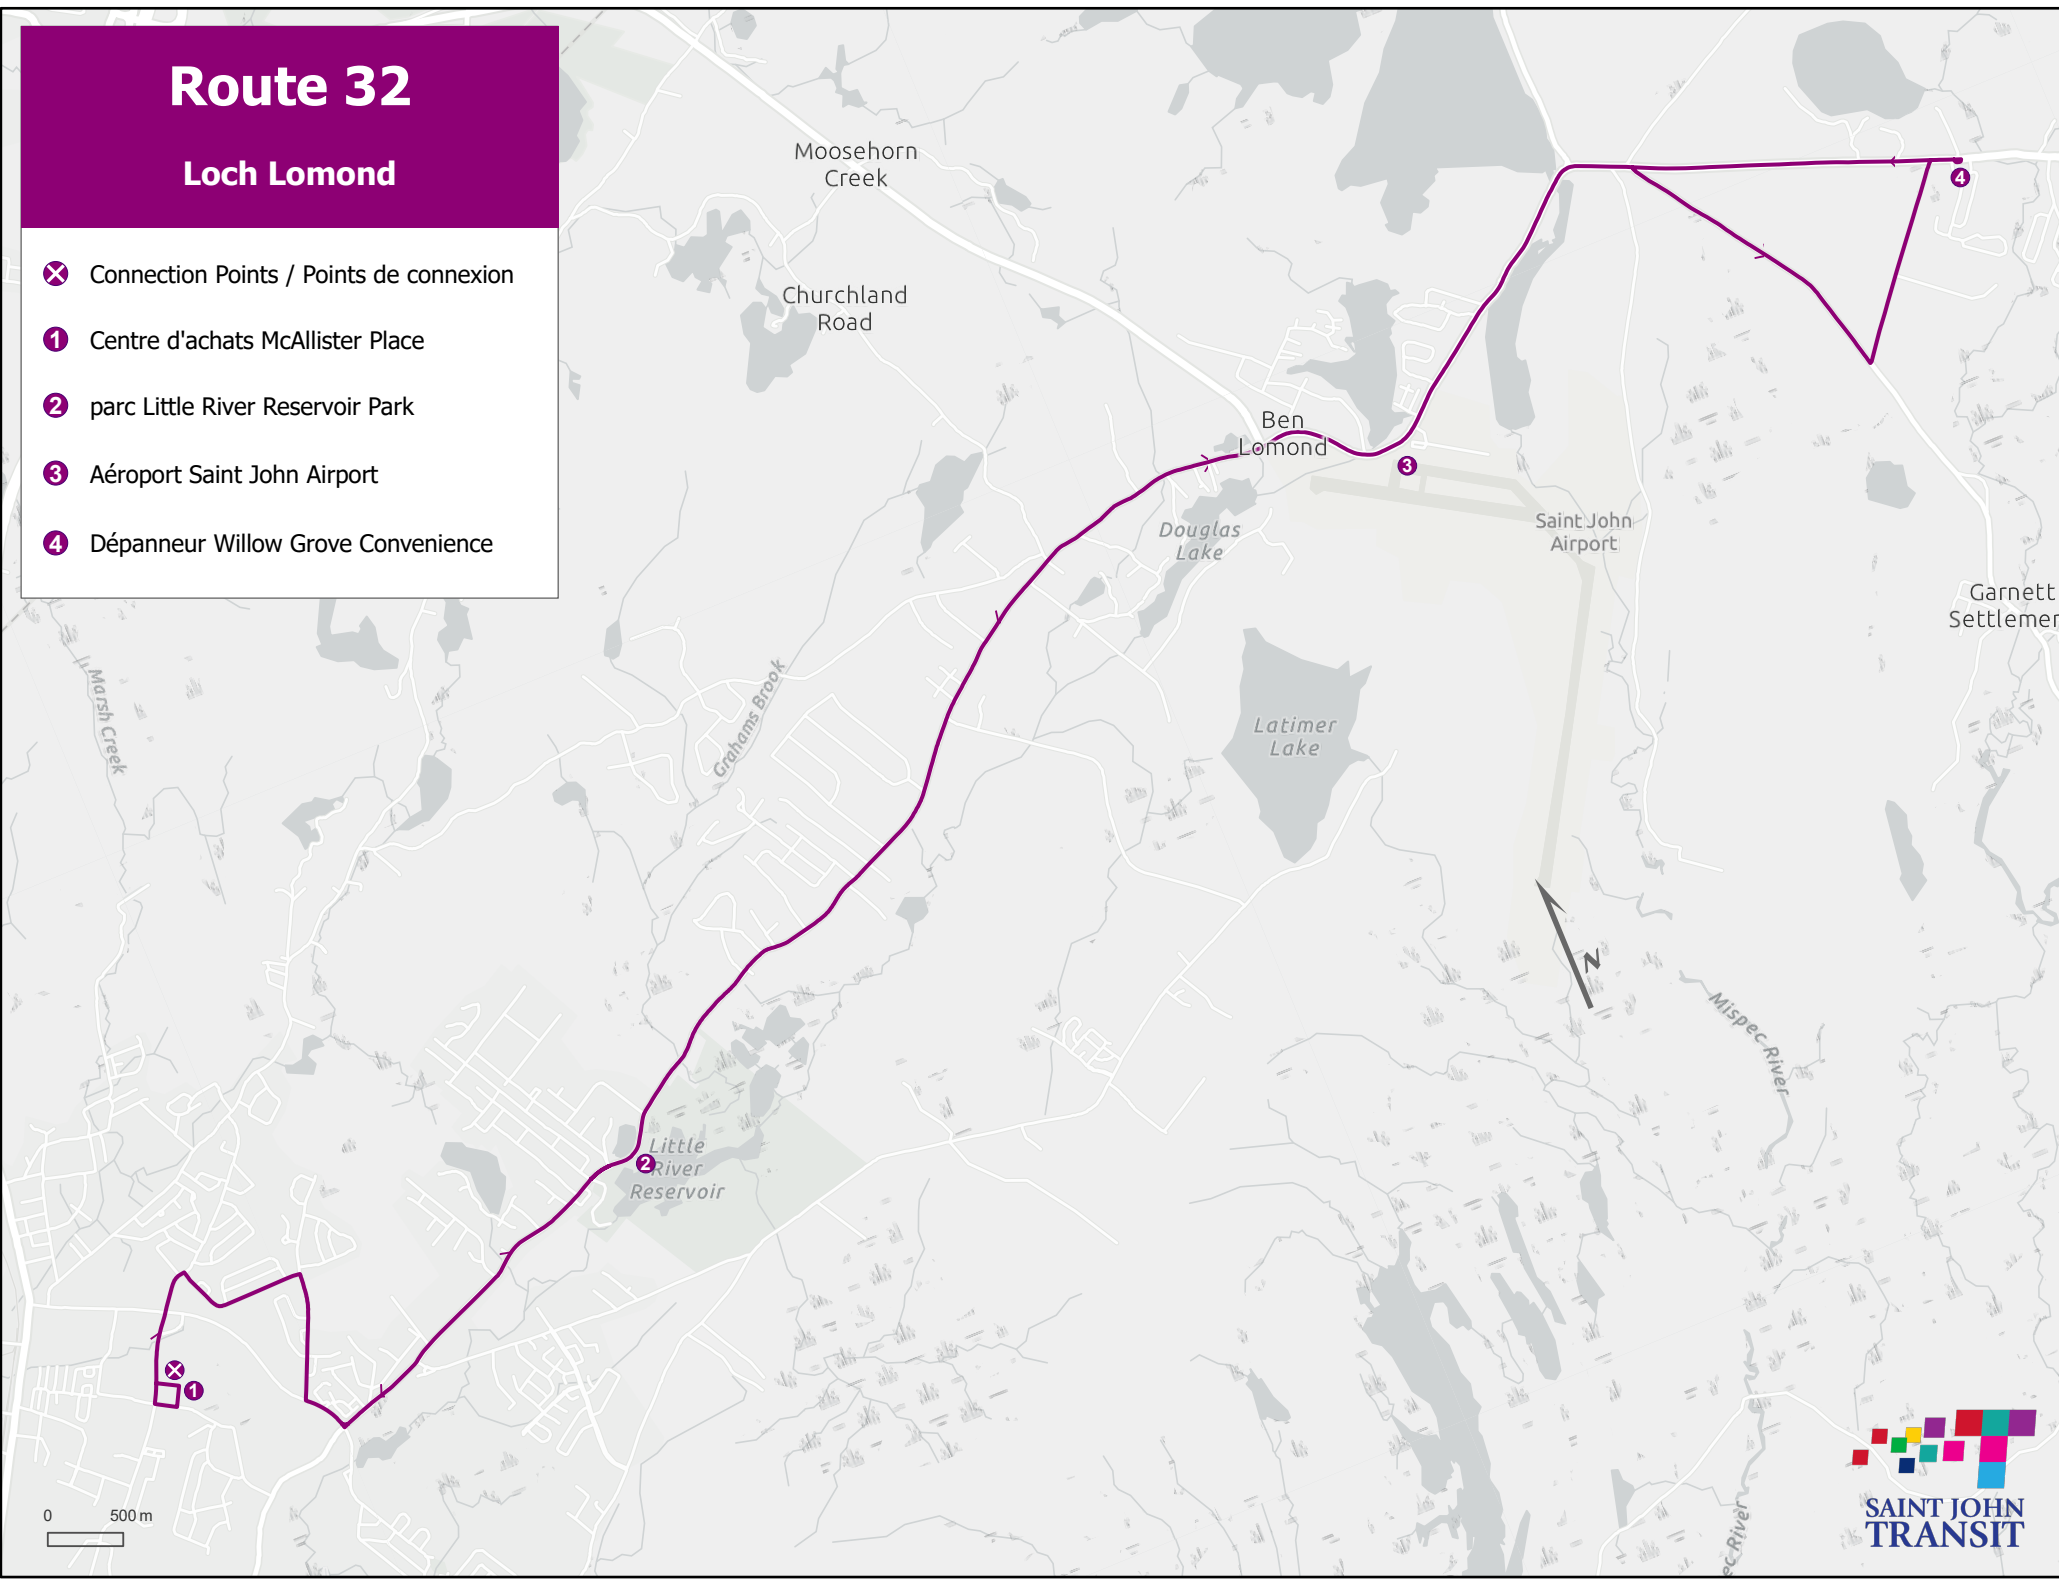

Route 32

Loch Lomond

✕ Connection Points / Points de connexion

① Centre d'achats McAllister Place

② parc Little River Reservoir Park

③ Aéroport Saint John Airport

④ Dépanneur Willow Grove Convenience

0 500 m

32
Loch Lomond / Airport
**Monday to Friday / Du lundi au vendredi
McAllister Place to Willow Grove**

	Centre d'achats McAllister Place	Mountain / Mountain View	Loch Lomond / Hickey	Saint John Airport	Willow Grove Convenience Store
AM	7:00	7:05	7:10	7:25	7:30
	8:00	8:05	8:10	8:25	8:30
	11:00	11:05	11:10	11:25	11:30
PM	4:00	4:05	4:10	4:25	4:30
	5:00	5:05	5:10	5:25	5:30

**Monday to Friday / Du lundi au vendredi
Willow Grove to McAllister Place**

	Willow Grove Convenience Store	Saint John Airport	Loch Lomond / Hickey	Mountain / Mountain View	Centre d'achats McAllister Place
AM	7:30	7:35	7:50	7:55	8:00
	8:30	8:35	8:50	8:55	9:00
	11:30	11:35	11:50	11:55	12:00
PM	4:30	4:35	4:50	4:55	5:00
	5:30	5:35	5:50	5:55	6:00

Weekday service only.
Service en semaine offert du lundi au vendredi uniquement.

Effective Monday, July 8, 2024.
À partir du 8 juillet 2024.