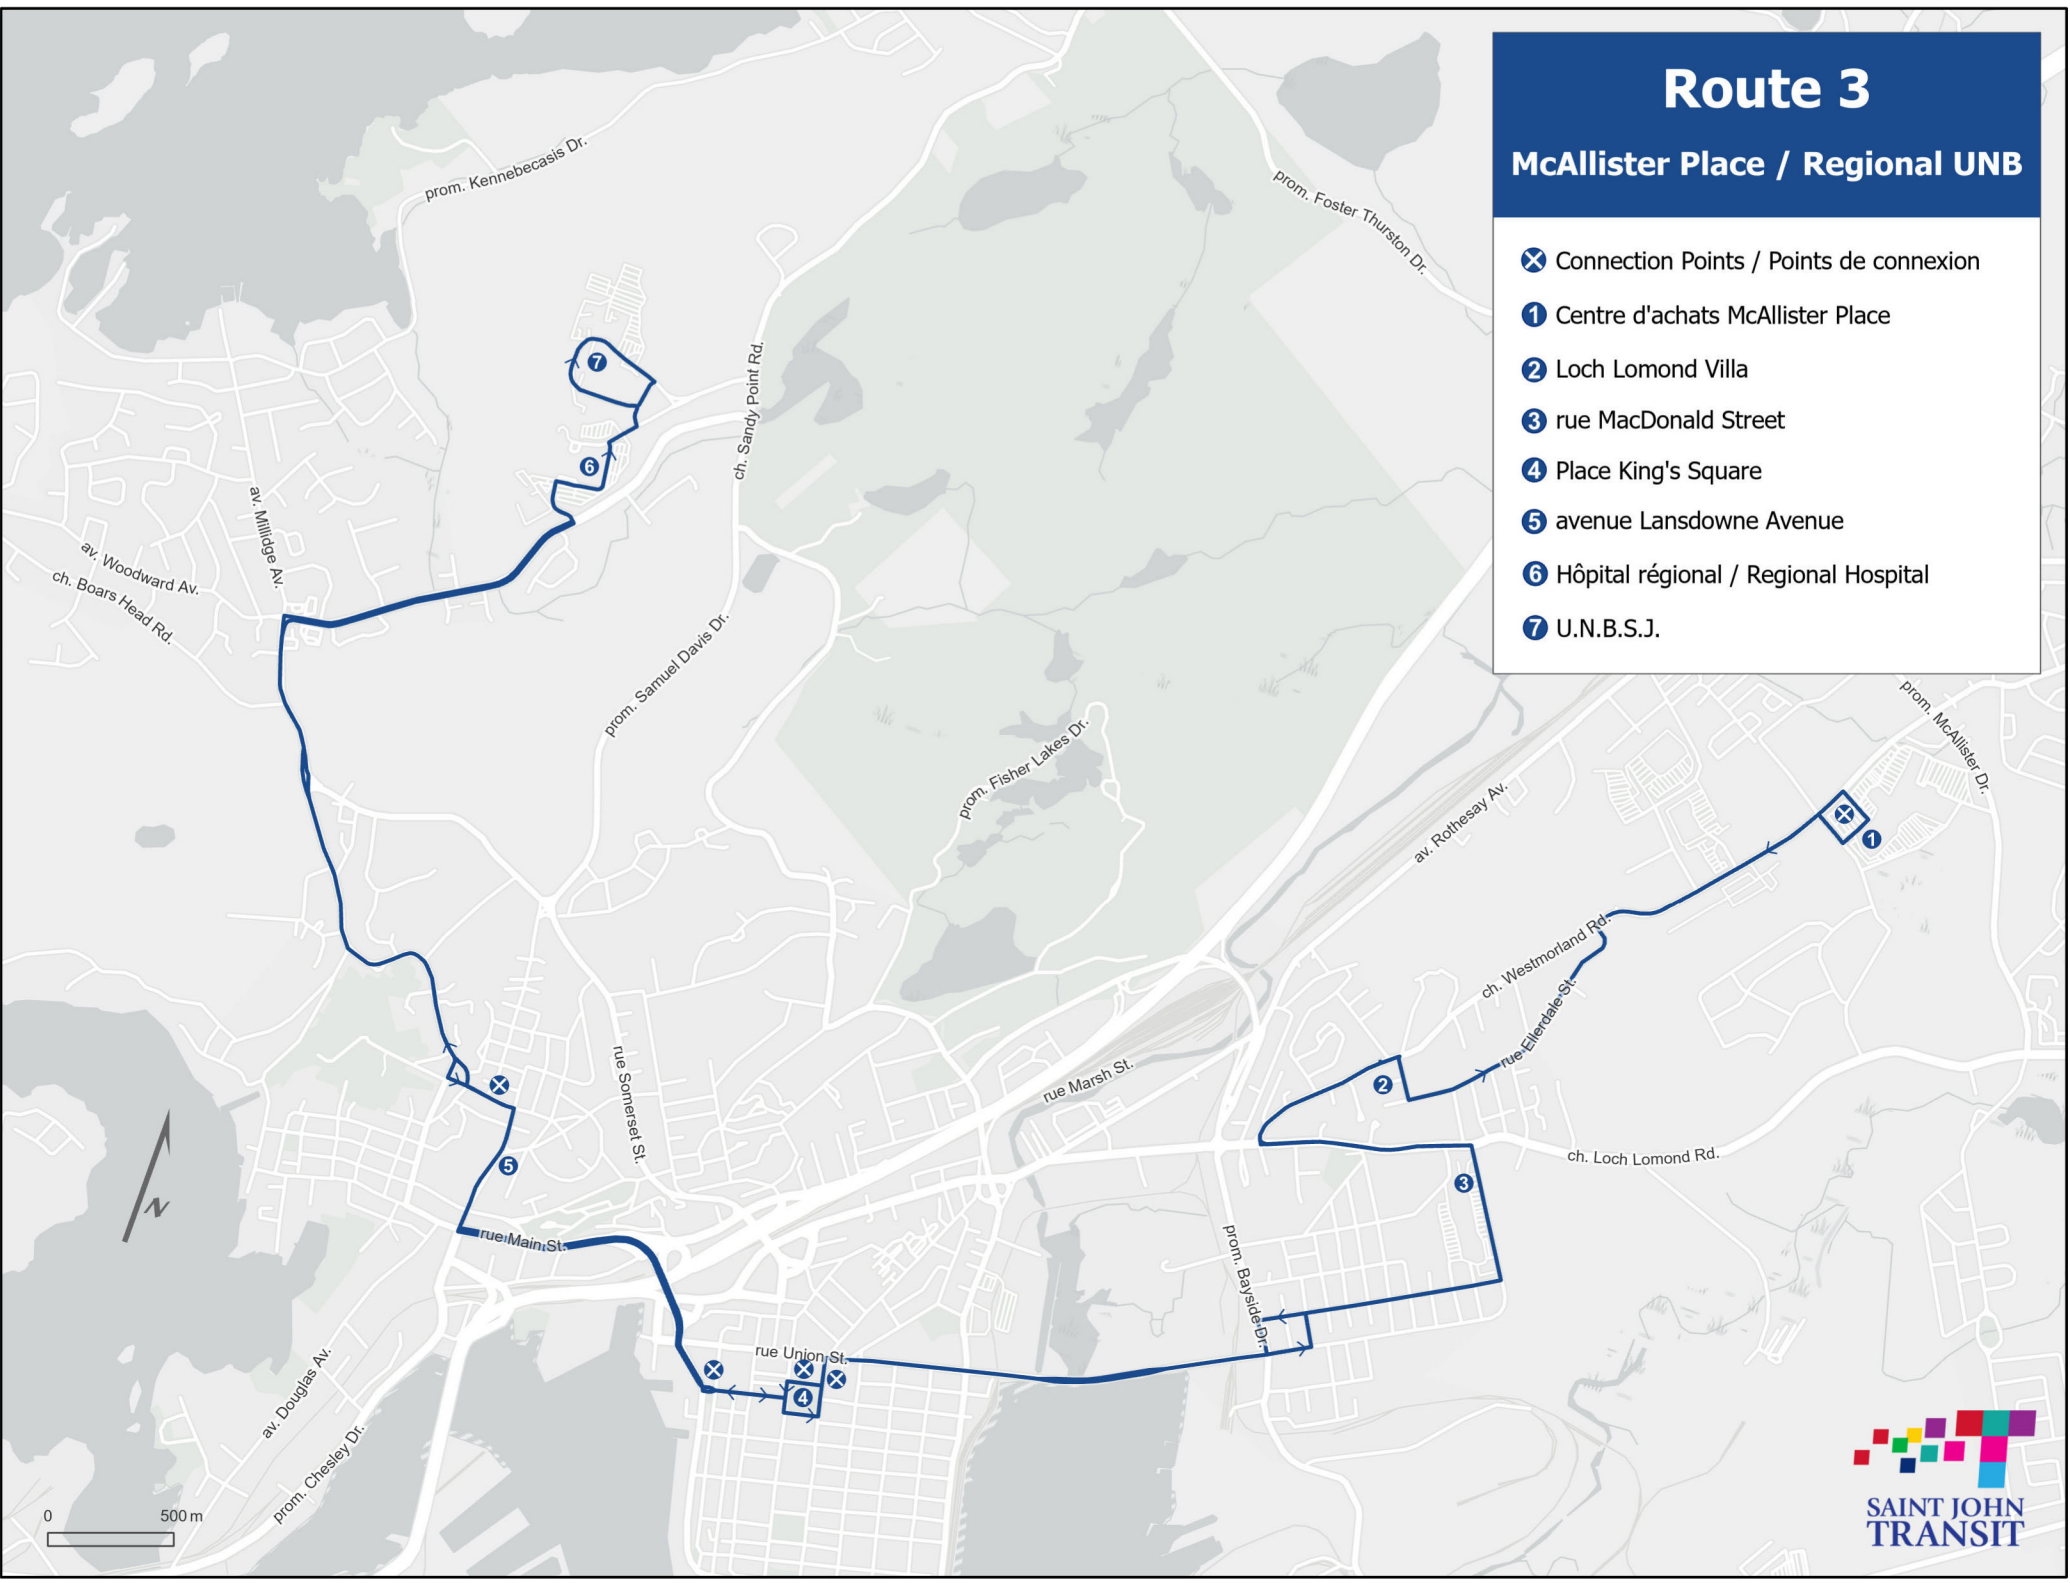

Route 3

McAllister Place / Regional UNB

✕ Connection Points / Points de connexion

① Centre d'achats McAllister Place

② Loch Lomond Villa

③ rue MacDonald Street

④ Place King's Square

⑤ avenue Lansdowne Avenue

⑥ Hôpital régional / Regional Hospital

⑦ U.N.B.S.J.

3N Regional / UNB Millidge Avenue

3E McAllister Place

**Monday to Friday / Du lundi au vendredi
McAllister Place to the Regional Hospital & UNBSJ**

**Monday to Friday / Du lundi au vendredi
UNBSJ & the Regional Hospital to McAllister Place**