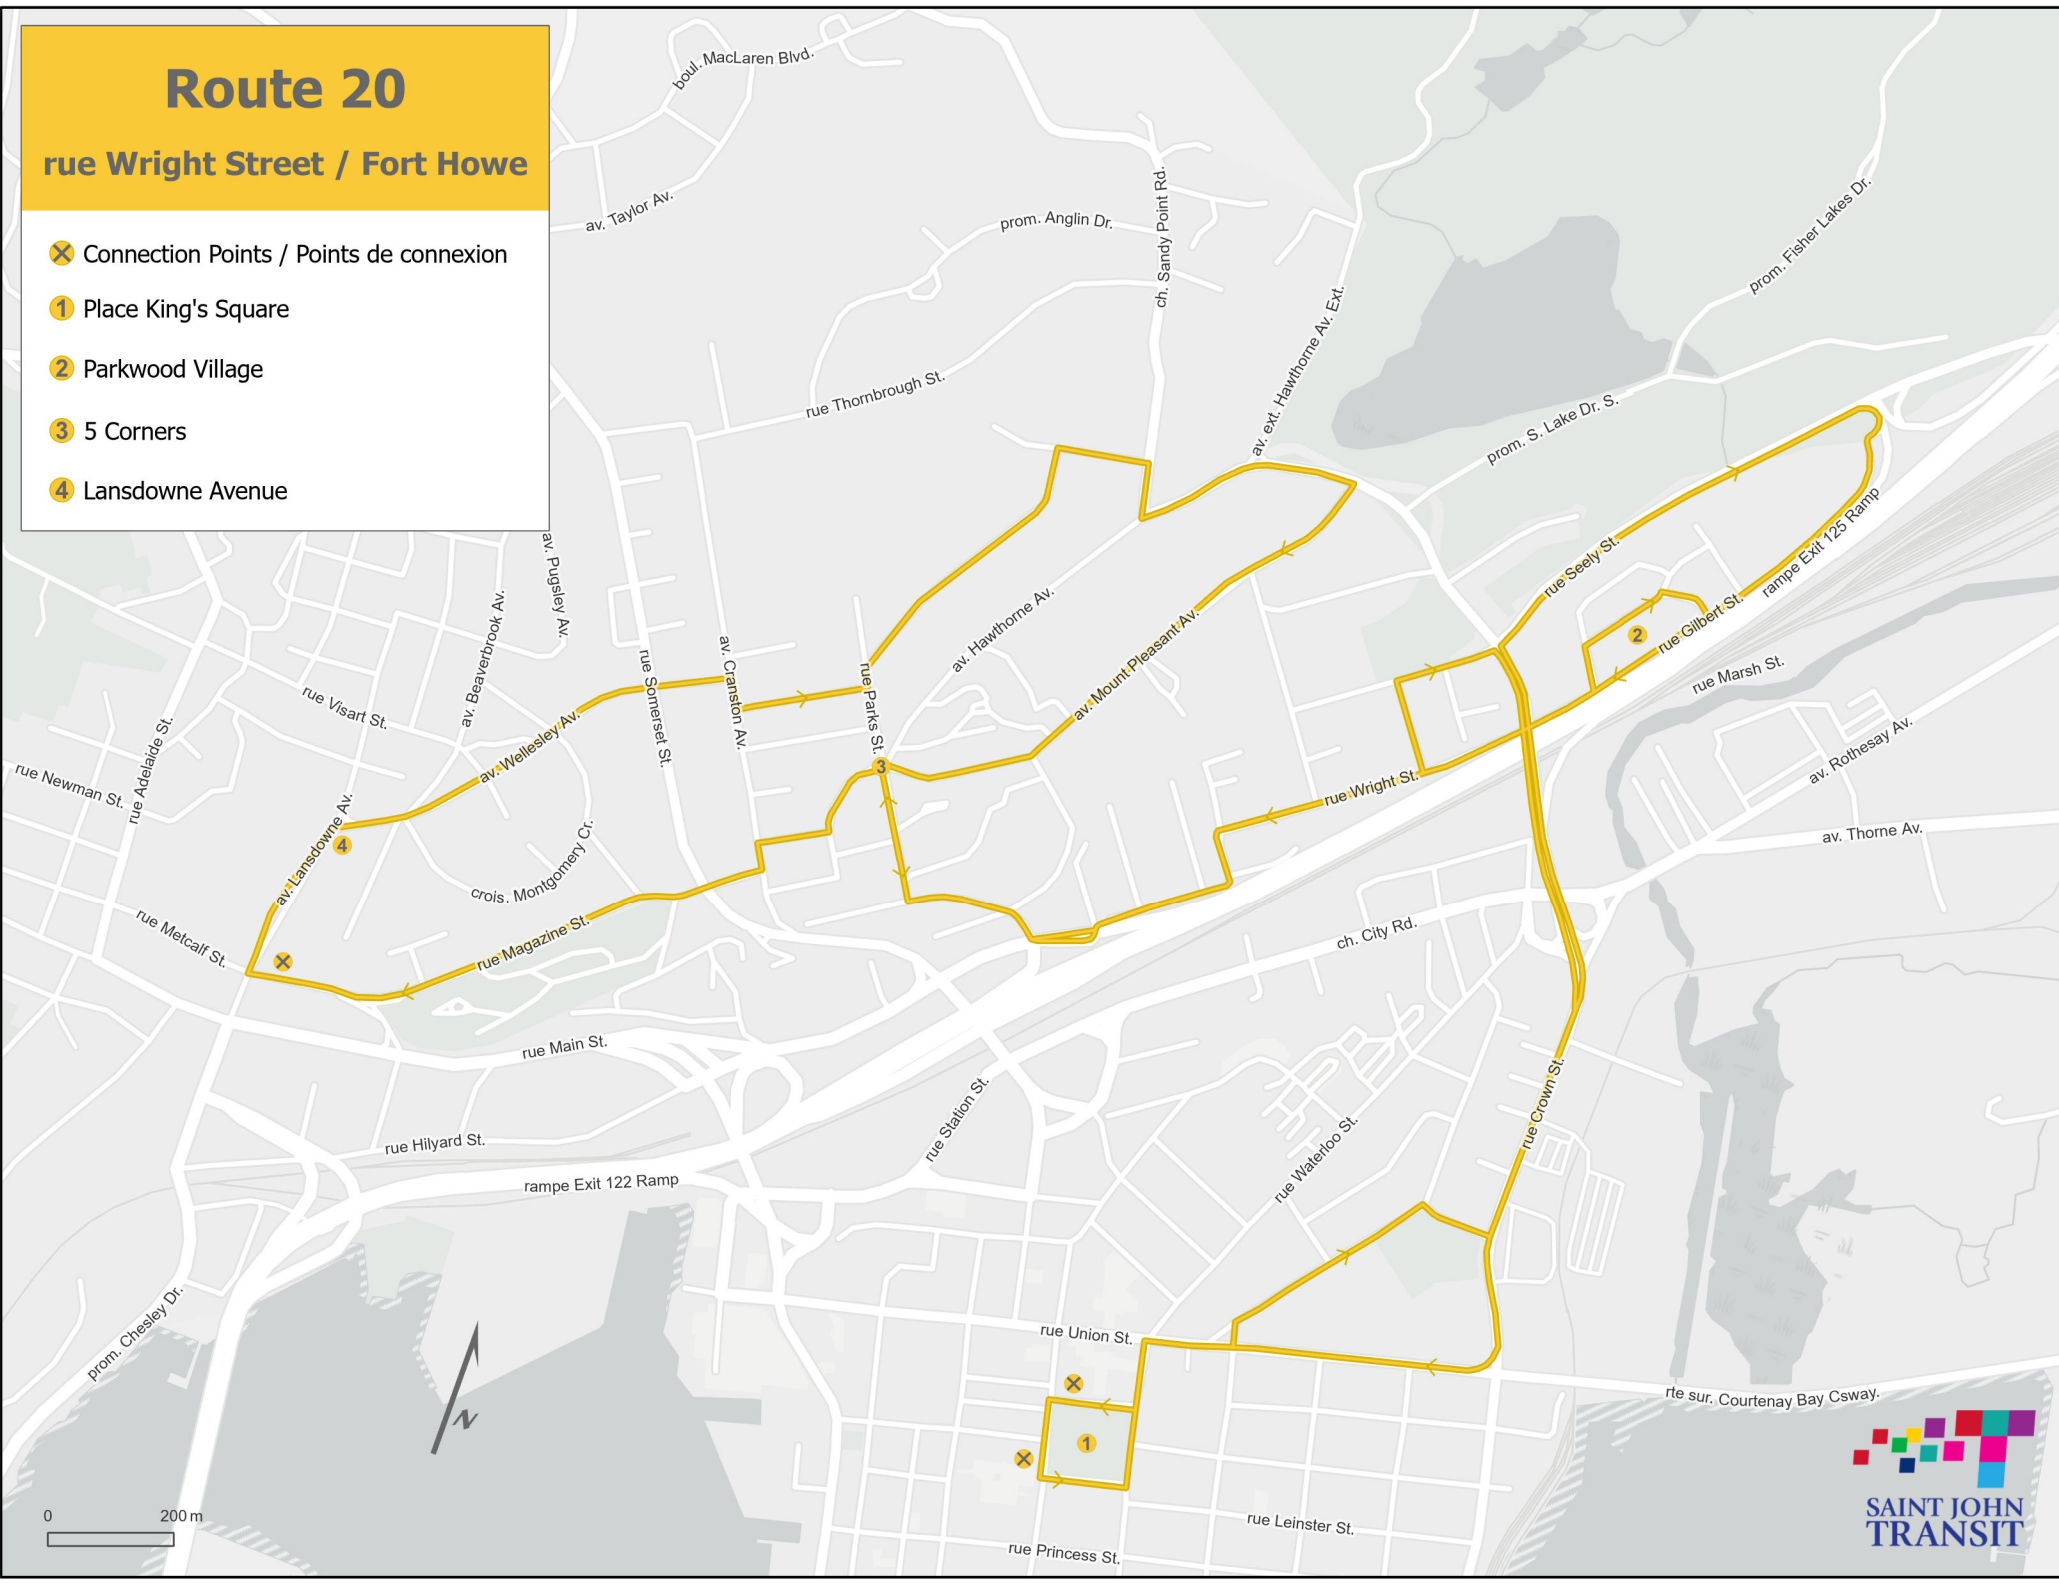

20 Wright Street / Fort Howe

	King's Square	Paul Harris / Crown	Parkwood Village	Wright / Stanley	Second / Cranston	Metcalf / Lansdowne	Wellesly / Somerset	5 Corners	Wright / Stanley	Parkwood Village	Paul Harris / Crown	King's Square	
A.M.	7:40	7:45	7:49	7:50	7:54	7:57	8:00	8:06	8:10	8:11	8:15	8:20	These trips do not operate on Saturday
	8:25	8:30	8:34	8:35	8:39	8:42	8:45	8:51	8:55	8:56	9:00	9:05	
	9:10	9:15	9:19	9:20	9:24	9:27	9:30	9:36	9:40	9:41	9:45	9:50	
	9:55	10:00	10:04	10:05	10:09	10:12	10:15	10:21	10:25	10:26	10:30	10:35	
	10:40	10:45	10:49	10:50	10:54	10:57	11:00	11:06	11:10	11:11	11:15	11:20	
	11:25	11:30	11:34	11:35	11:39	11:42	11:45	11:51	11:55	11:56	12:00	12:05	
P.M.	12:10	12:15	12:19	12:20	12:24	12:27	12:30	12:36	12:40	12:41	12:45	12:50	
	12:55	1:00	1:04	1:05	1:09	1:12	1:15	1:21	1:25	1:26	1:30	1:35	
	1:40	1:45	1:49	1:50	1:54	1:57	2:00	2:06	2:10	2:11	2:15	2:20	
	2:25	2:30	2:34	2:35	2:39	2:42	2:45	2:51	2:55	2:56	3:00	3:05	
	3:10	3:15	3:19	3:20	3:24	3:27	3:30	3:36	3:40	3:41	3:45	3:50	
	3:55	4:00	4:04	4:05	4:09	4:12	4:15	4:21	4:25	4:26	4:30	4:35	
	4:40	4:45	4:49	4:50	4:54	4:57	5:00	5:06	5:10	5:11	5:15	5:20	
5:25	5:30	5:34	5:35	5:39	5:42	5:45	5:51	5:55	5:56	6:00	6:05		

Schedule in effect Monday to Saturday
 This route does not operate on Sundays

Route 20

rue Wright Street / Fort Howe

- ✕ Connection Points / Points de connexion
- 1 Place King's Square
- 2 Parkwood Village
- 3 5 Corners
- 4 Lansdowne Avenue

0 200 m