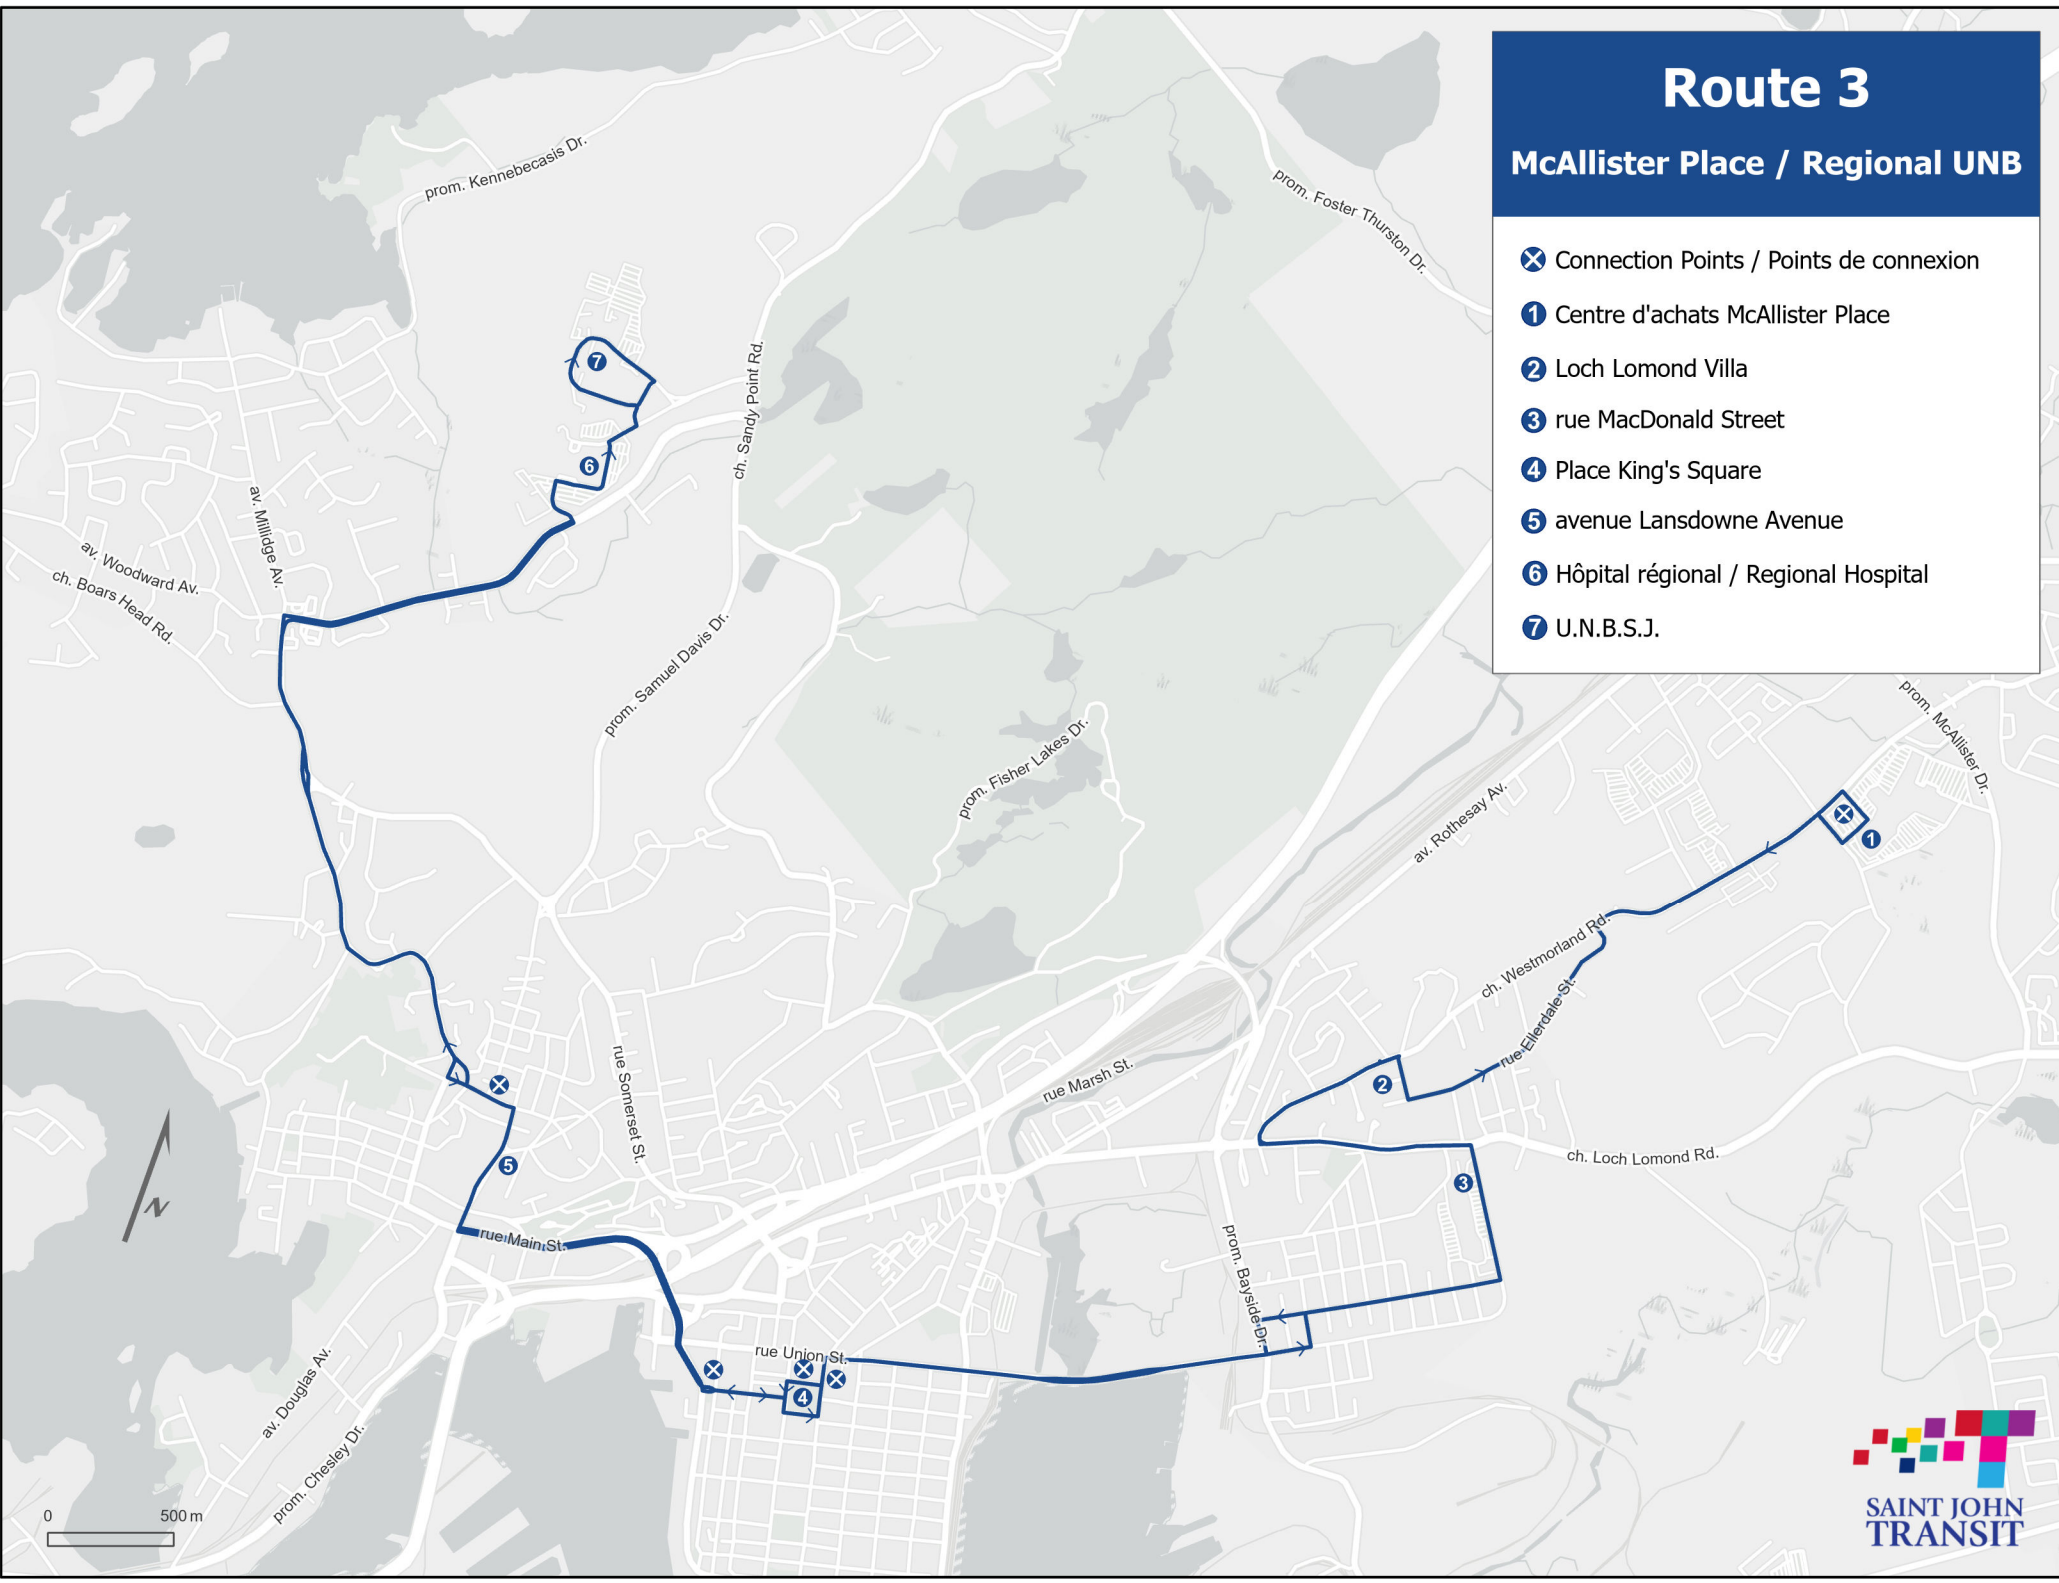

3N Regional / UNB
Millidge Avenue

Sunday / Dimanche
McAllister Place to the Regional Hospital & UNBSJ

	Centre d'achats McAllister	Park / MacDonald	Place King's Square	Main / Lansdowne	University / Millidge	Regional Hospital	UNB Campus
AM							
	10:50	11:00	11:10	11:15	11:22	11:27	11:30
	11:20	11:30	11:40	11:45	11:52	11:57	12:00
	11:50	12:00	12:10	12:15	12:22	12:27	12:30
PM	12:20	12:30	12:40	12:45	12:52	12:57	1:00
	12:50	1:00	1:10	1:15	1:22	1:27	1:30
	1:20	1:30	1:40	1:45	1:52	1:57	2:00
	1:50	2:00	2:10	2:15	2:22	2:27	2:30
	2:20	2:30	2:40	2:45	2:52	2:57	3:00
	2:50	3:00	3:10	3:15	3:22	3:27	3:30
	3:20	3:30	3:40	3:45	3:52	3:57	4:00
	3:50	4:00	4:10	4:15	4:22	4:27	4:30
	4:20	4:30	4:40	4:45	4:52	4:57	5:00
	4:50	5:00	5:10	5:15	5:22	5:27	5:30
	5:20	5:30	5:40	5:45	5:52	5:57	6:00
	5:50	6:00	6:10	6:15	6:22	6:27	6:30
	6:20	6:30	6:40				

No service on Holidays

Route 3

McAllister Place / Regional UNB

✕ Connection Points / Points de connexion

① Centre d'achats McAllister Place

② Loch Lomond Villa

③ rue MacDonald Street

④ Place King's Square

⑤ avenue Lansdowne Avenue

⑥ Hôpital régional / Regional Hospital

⑦ U.N.B.S.J.

0 500 m